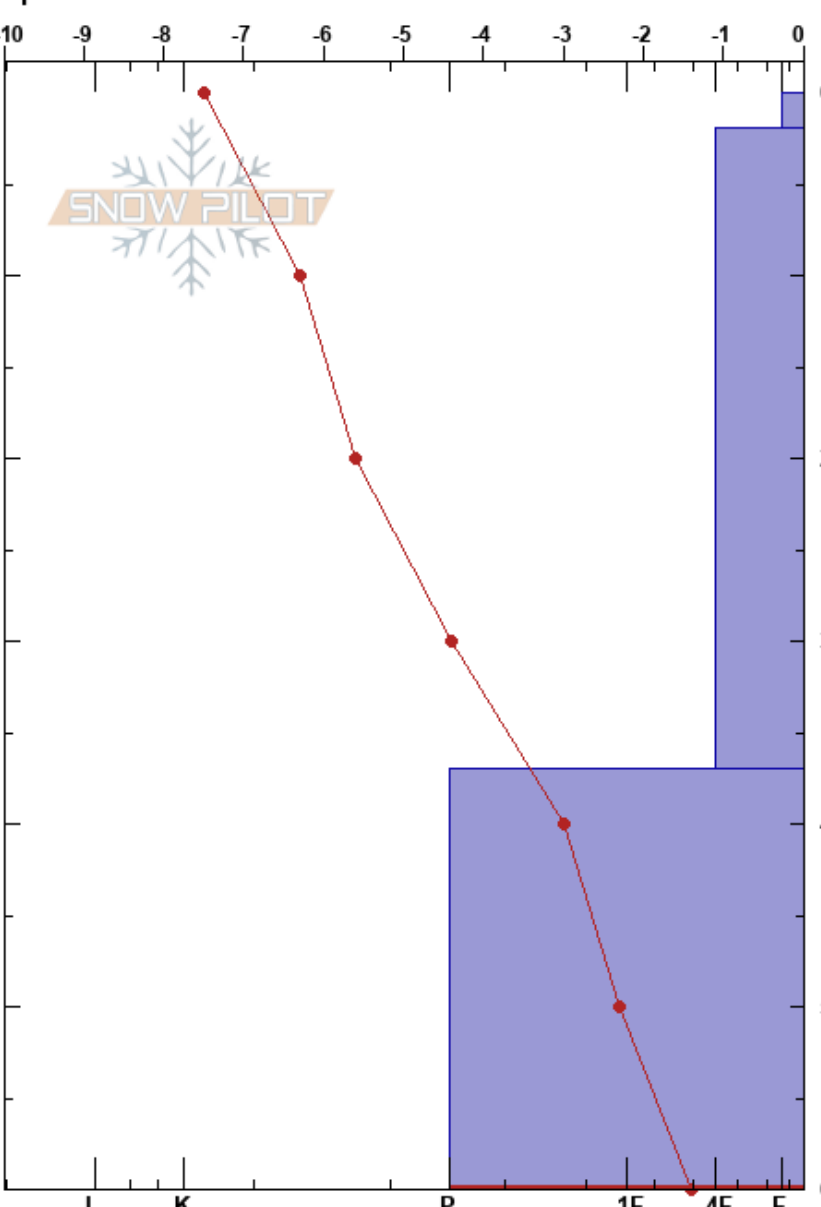

Ö om WC Berg
 Åreskutan
 Sweden
 Elevation: 681 m
 Aspect: SE
 Specifics:

Lars Back
 18/01/2019 - 02:00
 Co-ord: 63.41100N, 13.08110W
 Slope Angle: 36°
 Wind Loading: no

Stability:
 Air Temperature: -7.4°C
 Sky Cover: BKN
 Precipitation: S-1
 Wind: SW Light Breeze

HS:60
 PF:30
 37-60cm: Problematic layer

Form	Crystal		ρ kg/m ³	Stability tests & Layer comments
	Size	Moisture		
+	2			
/	1			
⊙				

Notes:

CTN
 ECTX