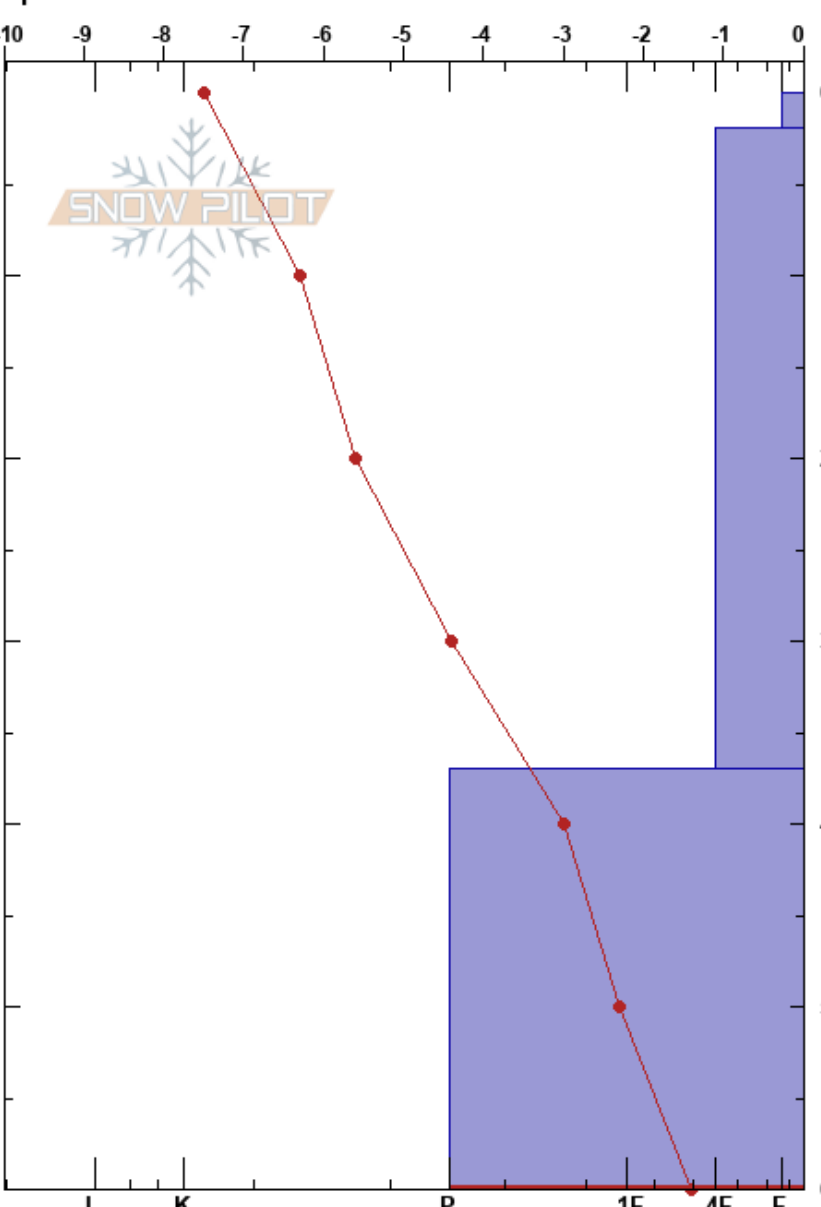

Ö om WC Berg
 Åreskutan
 Sweden
 Elevation: 681 m
 Aspect: SE
 Specifics:

Lars Back
 18/01/2019 - 02:00
 Co-ord: 63.41100N, 13.08110W
 Slope Angle: 36°
 Wind Loading: no

Stability:
 Air Temperature: -7.4°C
 Sky Cover: BKN
 Precipitation: S-1
 Wind: SW Light Breeze

HS:60
 PF:30
 37-60cm: Problematic layer

Form	Crystal		ρ kg/m ³	Stability tests & Layer comments
	Size	Moisture		
+	2			
/	1			
∞				

Notes:

CTN
 ECTX