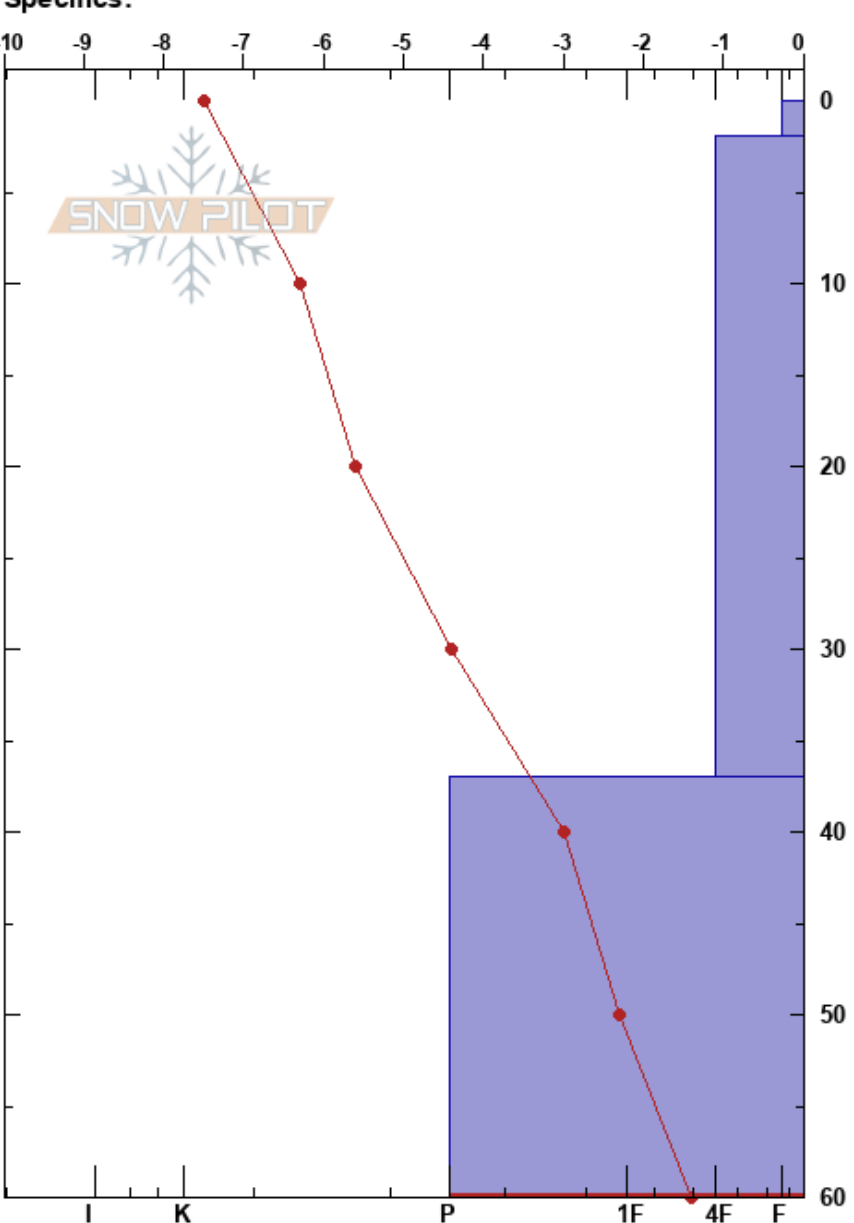

Ö om WC Berg
 Åreskutan
 Sweden
 Elevation: 681 m
 Aspect: SE
 Specifics:

Lars Back
 18/01/2019 - 02:00
 Co-ord: 63.41100N, 13.08110W
 Slope Angle: 36°
 Wind Loading: no

Stability:
 Air Temperature: -7.4°C
 Sky Cover: BKN
 Precipitation: S-1
 Wind: SW Light Breeze

HS:60
 PF:30
 37-60cm:Problematic layer

Form	Crystal		ρ kg/m ³	Stability tests & Layer comments
	Size	Moisture		
+	2			
/	1			
∞				

Notes:

CTN
 ECTX