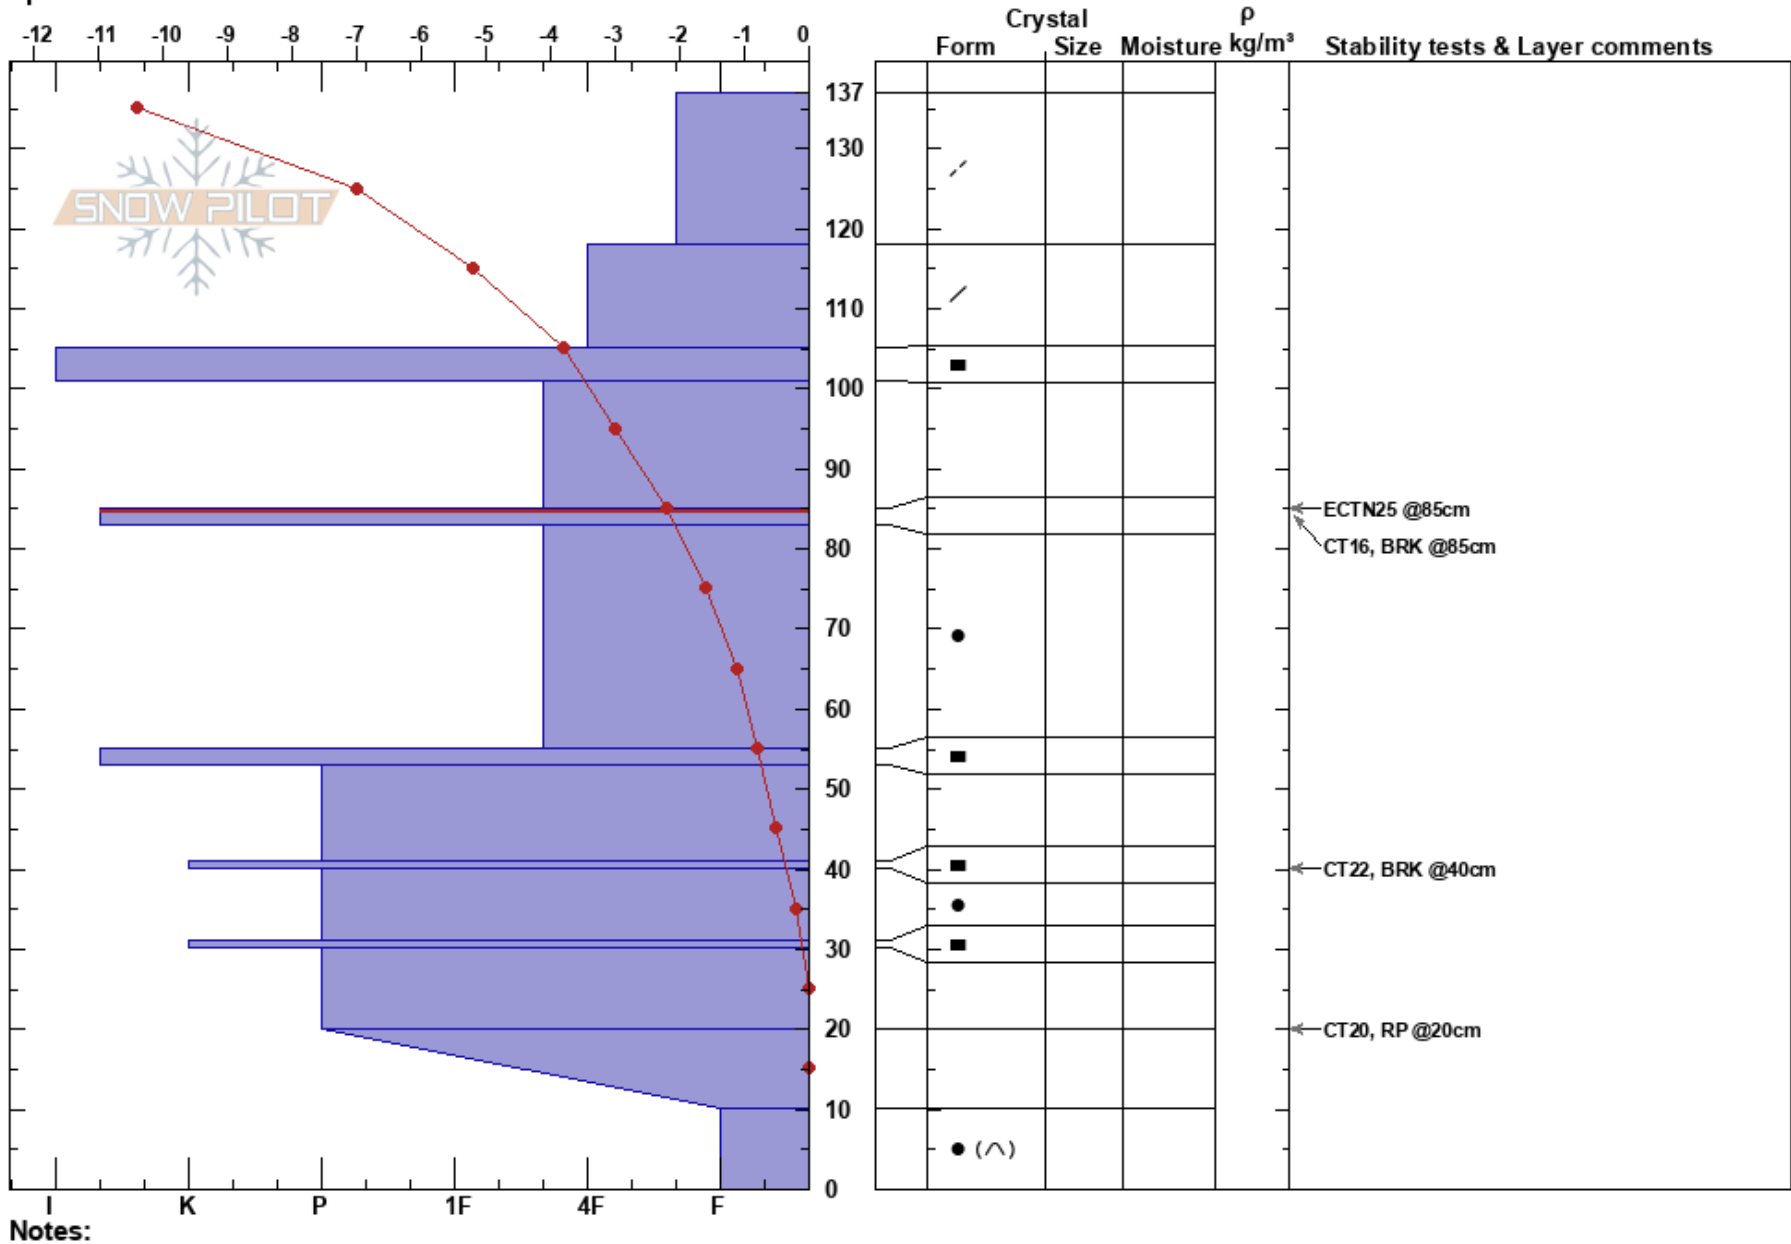

Bogus, Macks Creek
 Boise Mountains
 ID
 Elevation: 5800 ft
 Aspect: 45°
 Specifics:

Brad Acker
 01/17/2017 - 12:50pm
 Co-ord: 116W 44N
 Slope Angle: 30°
 Wind Loading: no

Stability:
 Air Temperature: -7.2°C
 Sky Cover: CLR
 Precipitation: NO
 Wind: Calm
 HS:137
 PS: 20 85-83cm: Problematic layer