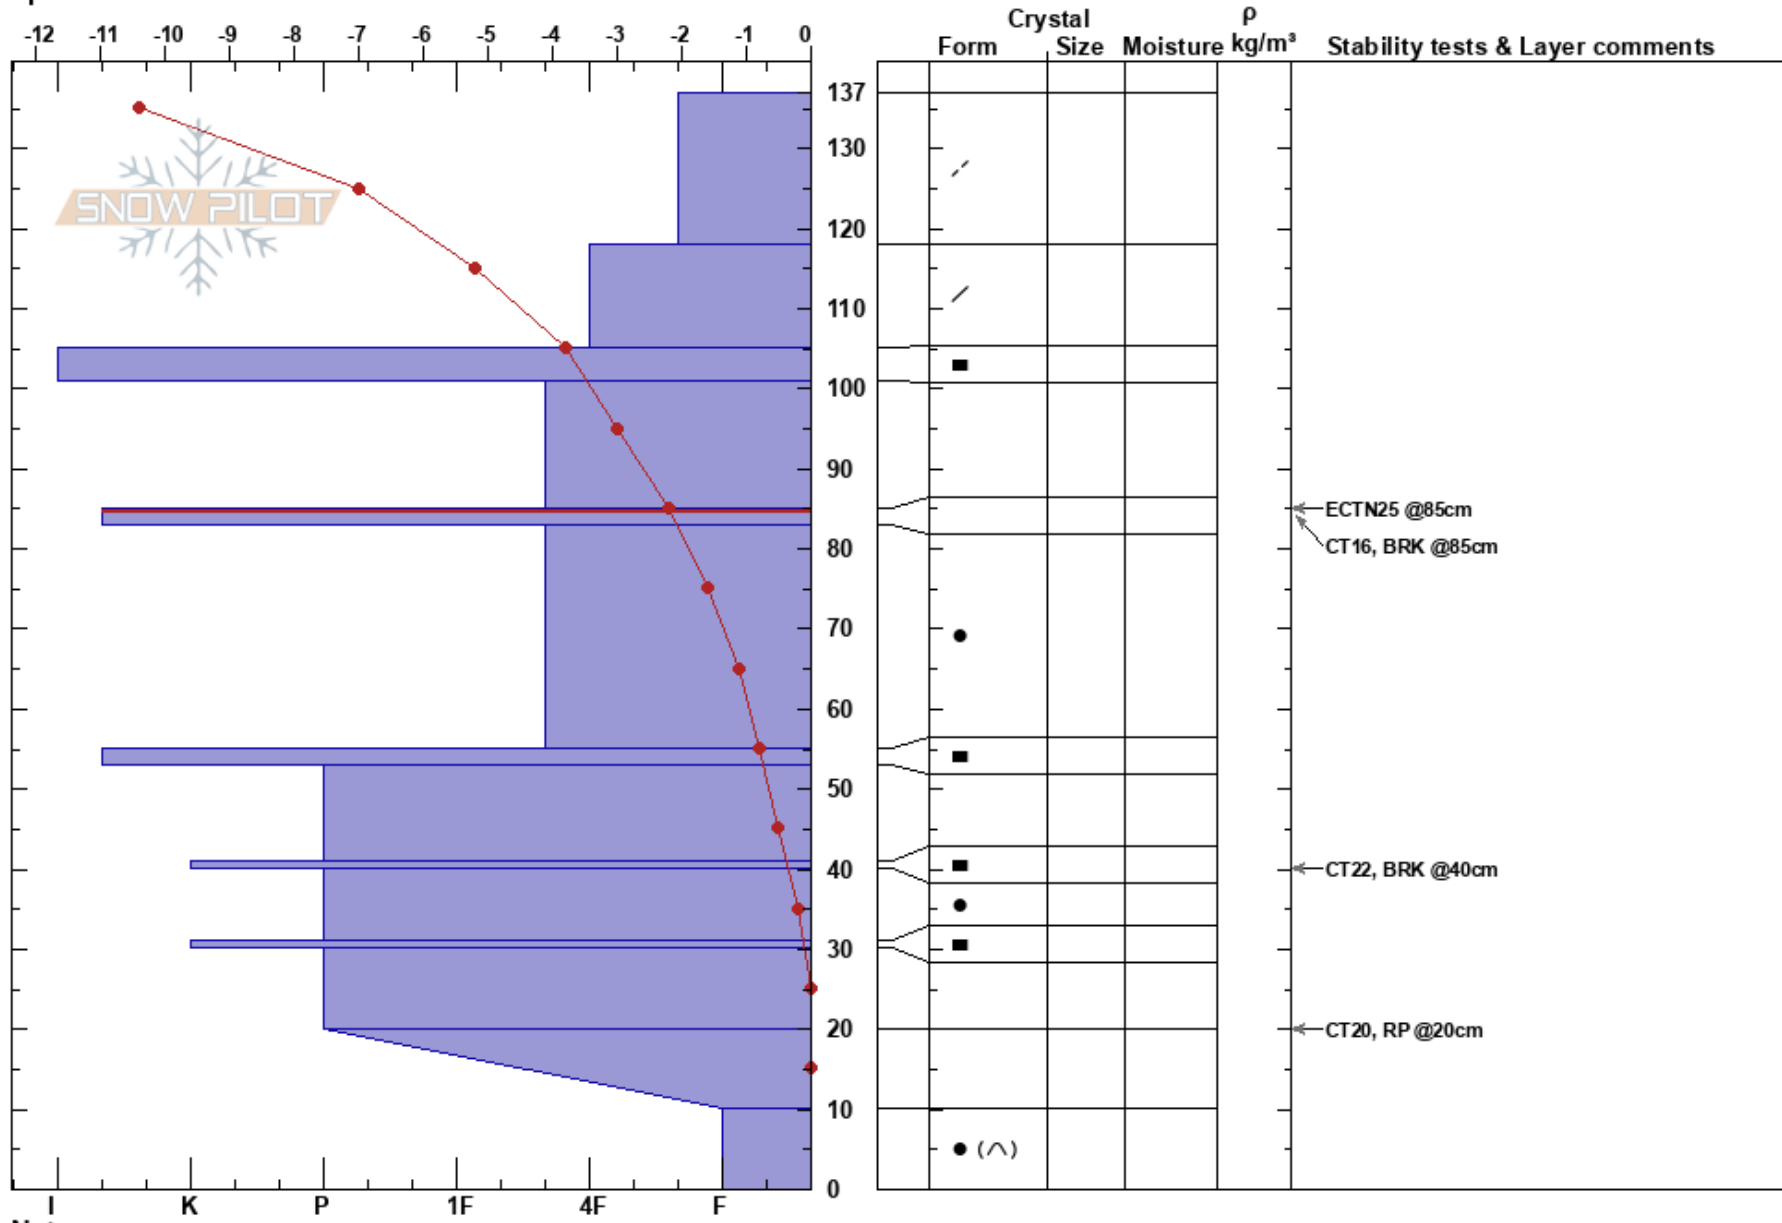

Bogus, Macks Creek
 Boise Mountains
 ID
 Elevation: 5800 ft
 Aspect: 45°
 Specifics:

Brad Acker
 01/17/2017 - 12:50pm
 Co-ord: 116W 44N
 Slope Angle: 30°
 Wind Loading: no

Stability:
 Air Temperature: -7.2°C
 Sky Cover: CLR
 Precipitation: NO
 Wind: Calm

HS:137
 PS: 20 85-83cm:Problematic layer

Notes: