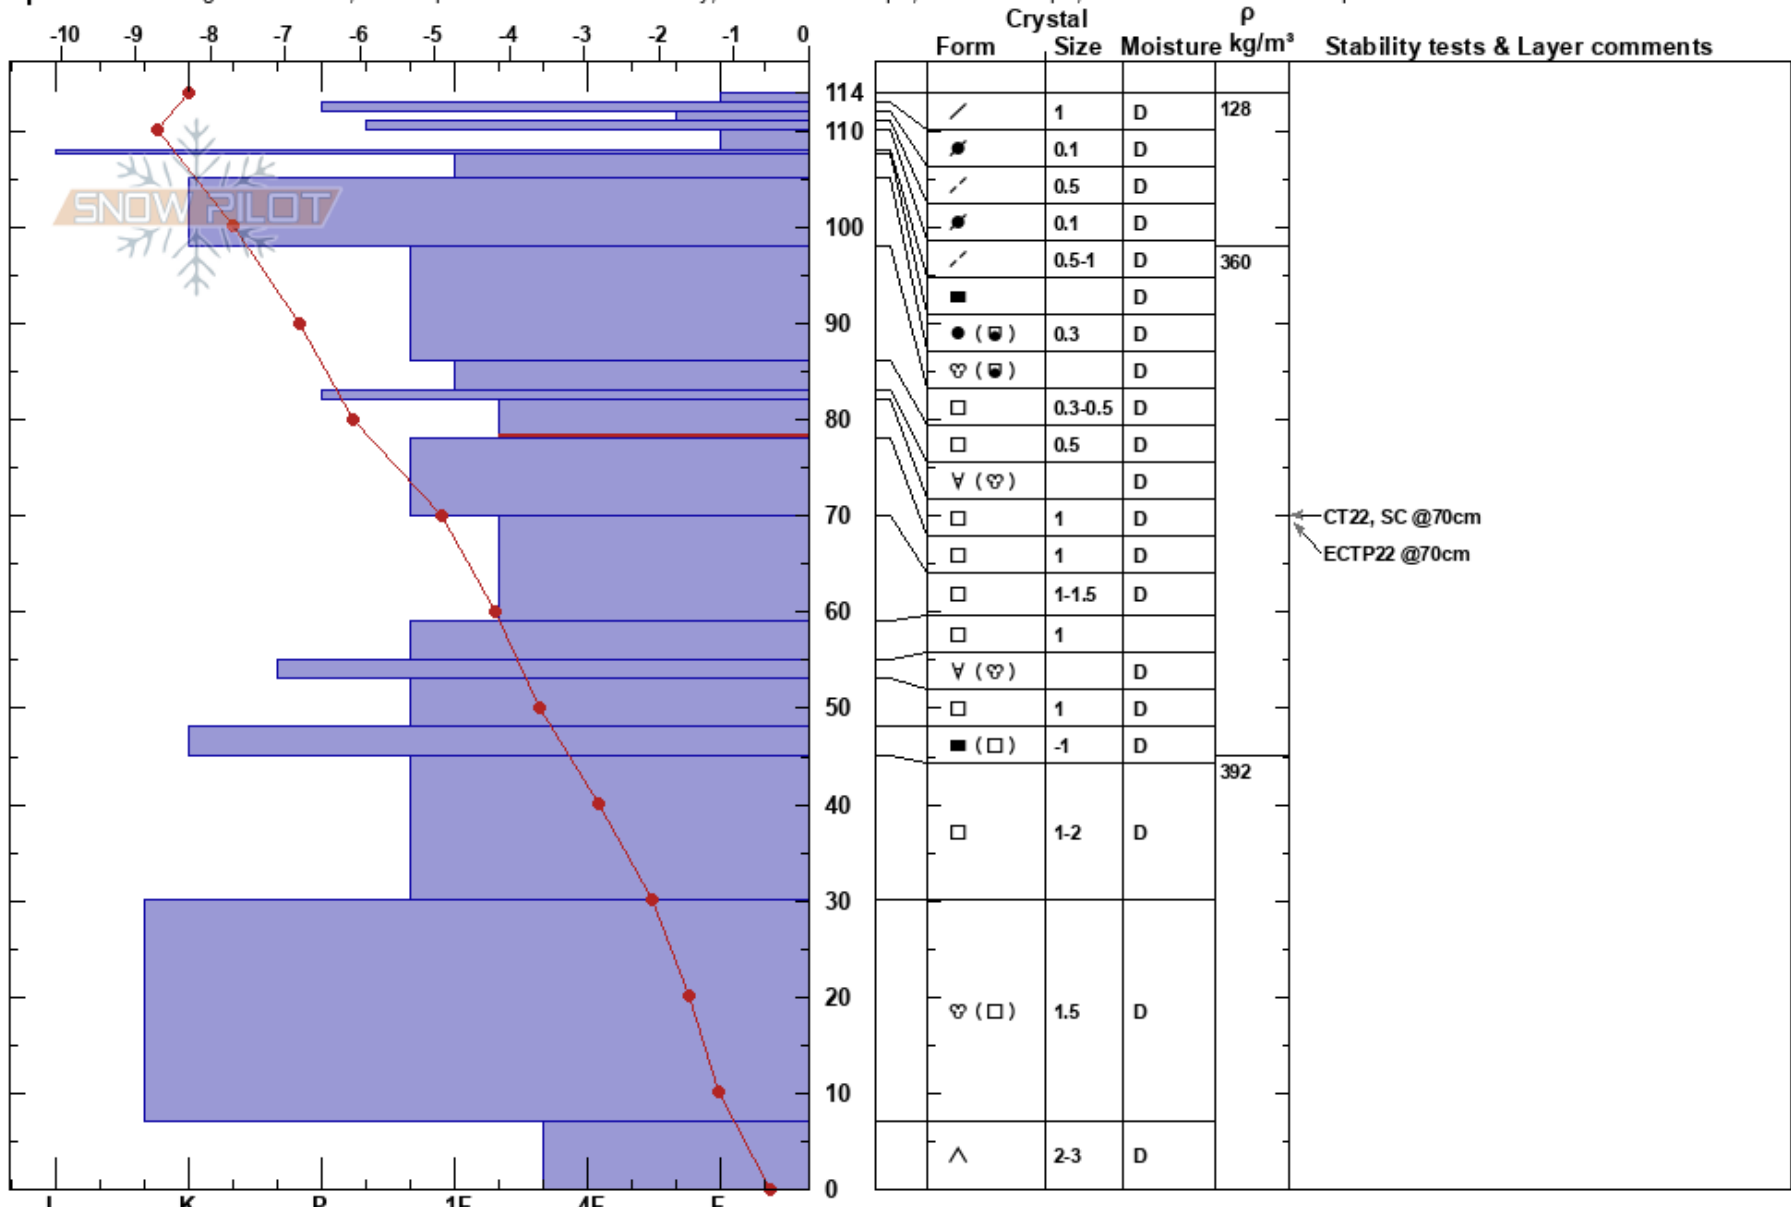

BigWood Контрфорс  
 Kirovsk  
 Russia  
**Elevation:** 670 m  
**Aspect:** 265°

Mikhail Ryabchikov  
 18/01/2019 - 12:30  
**Co-ord:**  
**Slope Angle:** 34°  
**Wind Loading:** yes

**Stability:** Good **HS:**114 **Layer Notes:**  
**Air Temperature:** -8.3°C **PF:**46 82-78cm:Problematic layer  
**Sky Cover:** BKN  
**Precipitation:** NO  
**Wind:** E Moderate

**Specifics:** Pit dug in a Ski Area; Pit is representative of backcountry; Ski tracks on slope; We skied slope; Snowmobile tracks on slope

Notes: