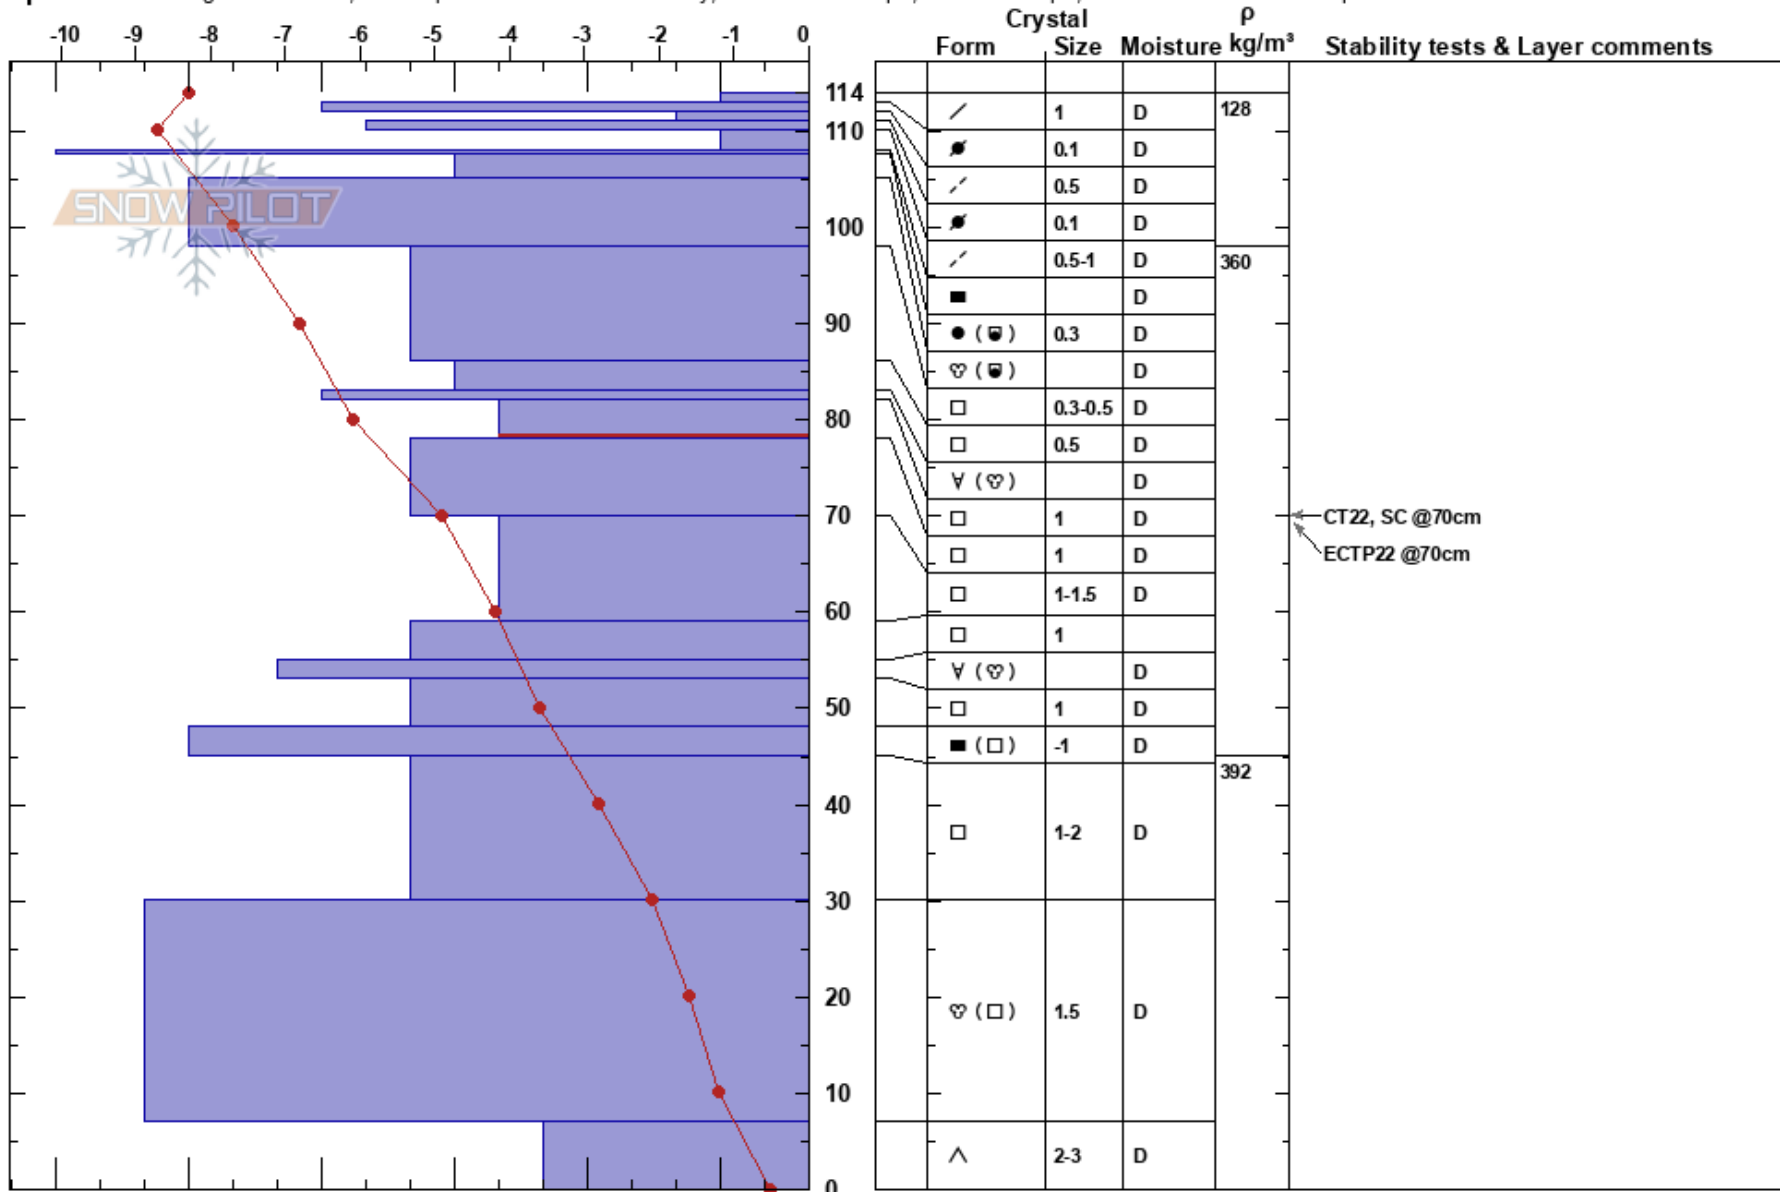

BigWood Контрфорс  
 Kirovsk  
 Russia  
**Elevation:** 670 m  
**Aspect:** 265°

Mikhail Ryabchikov  
 18/01/2019 - 12:30  
**Co-ord:**  
**Slope Angle:** 34°  
**Wind Loading:** yes

**Stability:** Good **HS:**114 **Layer Notes:**  
**Air Temperature:** -8.3°C **PF:**46 82-78cm:Problematic layer  
**Sky Cover:** BKN  
**Precipitation:** NO  
**Wind:** E Moderate

**Specifics:** Pit dug in a Ski Area; Pit is representative of backcountry; Ski tracks on slope; We skied slope; Snowmobile tracks on slope

Notes: