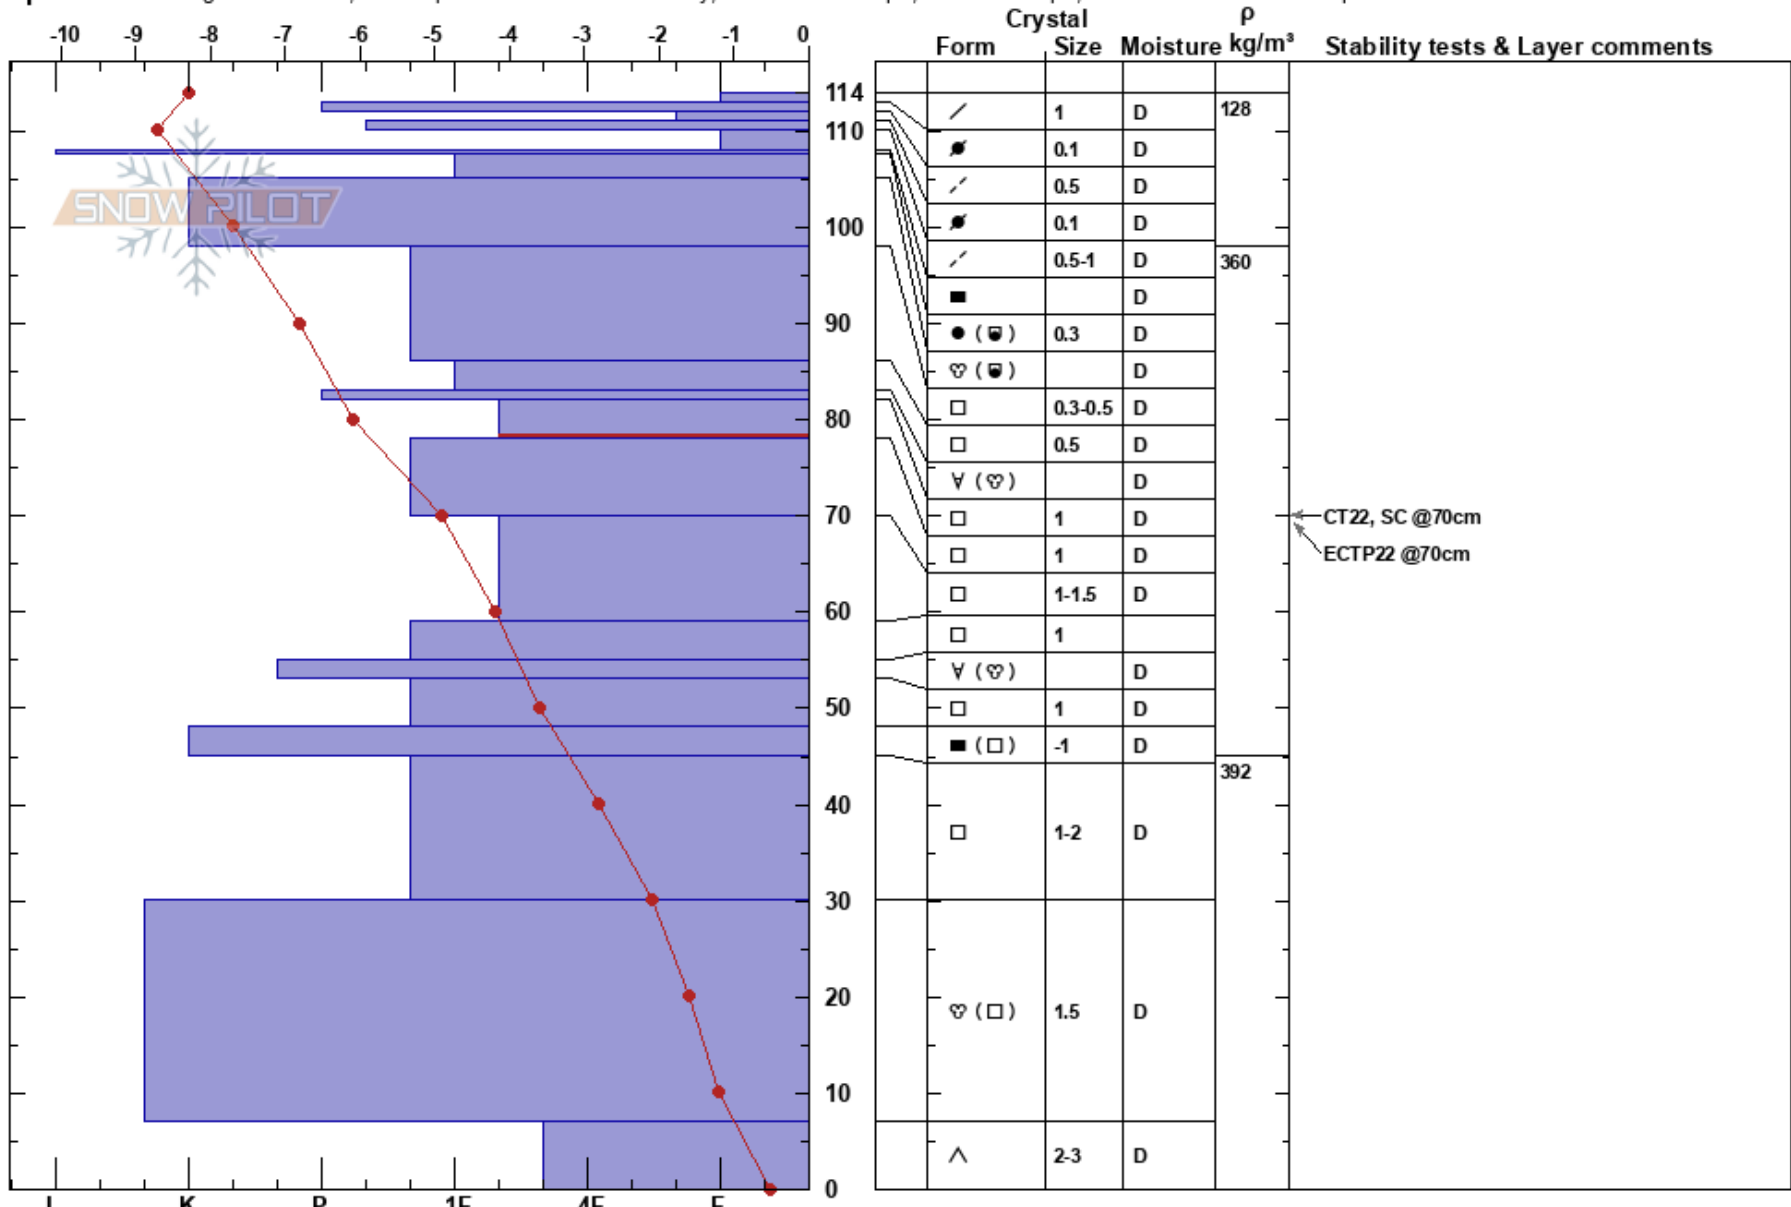

BigWood Контрфорс
 Kirovsk
 Russia
Elevation: 670 m
Aspect: 265°

Mikhail Ryabchikov
 18/01/2019 - 12:30
Co-ord:
Slope Angle: 34°
Wind Loading: yes

Stability: Good **HS:**114 **Layer Notes:**
Air Temperature: -8.3°C **PF:**46 82-78cm:Problematic layer
Sky Cover: BKN
Precipitation: NO
Wind: E Moderate

Specifics: Pit dug in a Ski Area; Pit is representative of backcountry; Ski tracks on slope; We skied slope; Snowmobile tracks on slope

Notes: