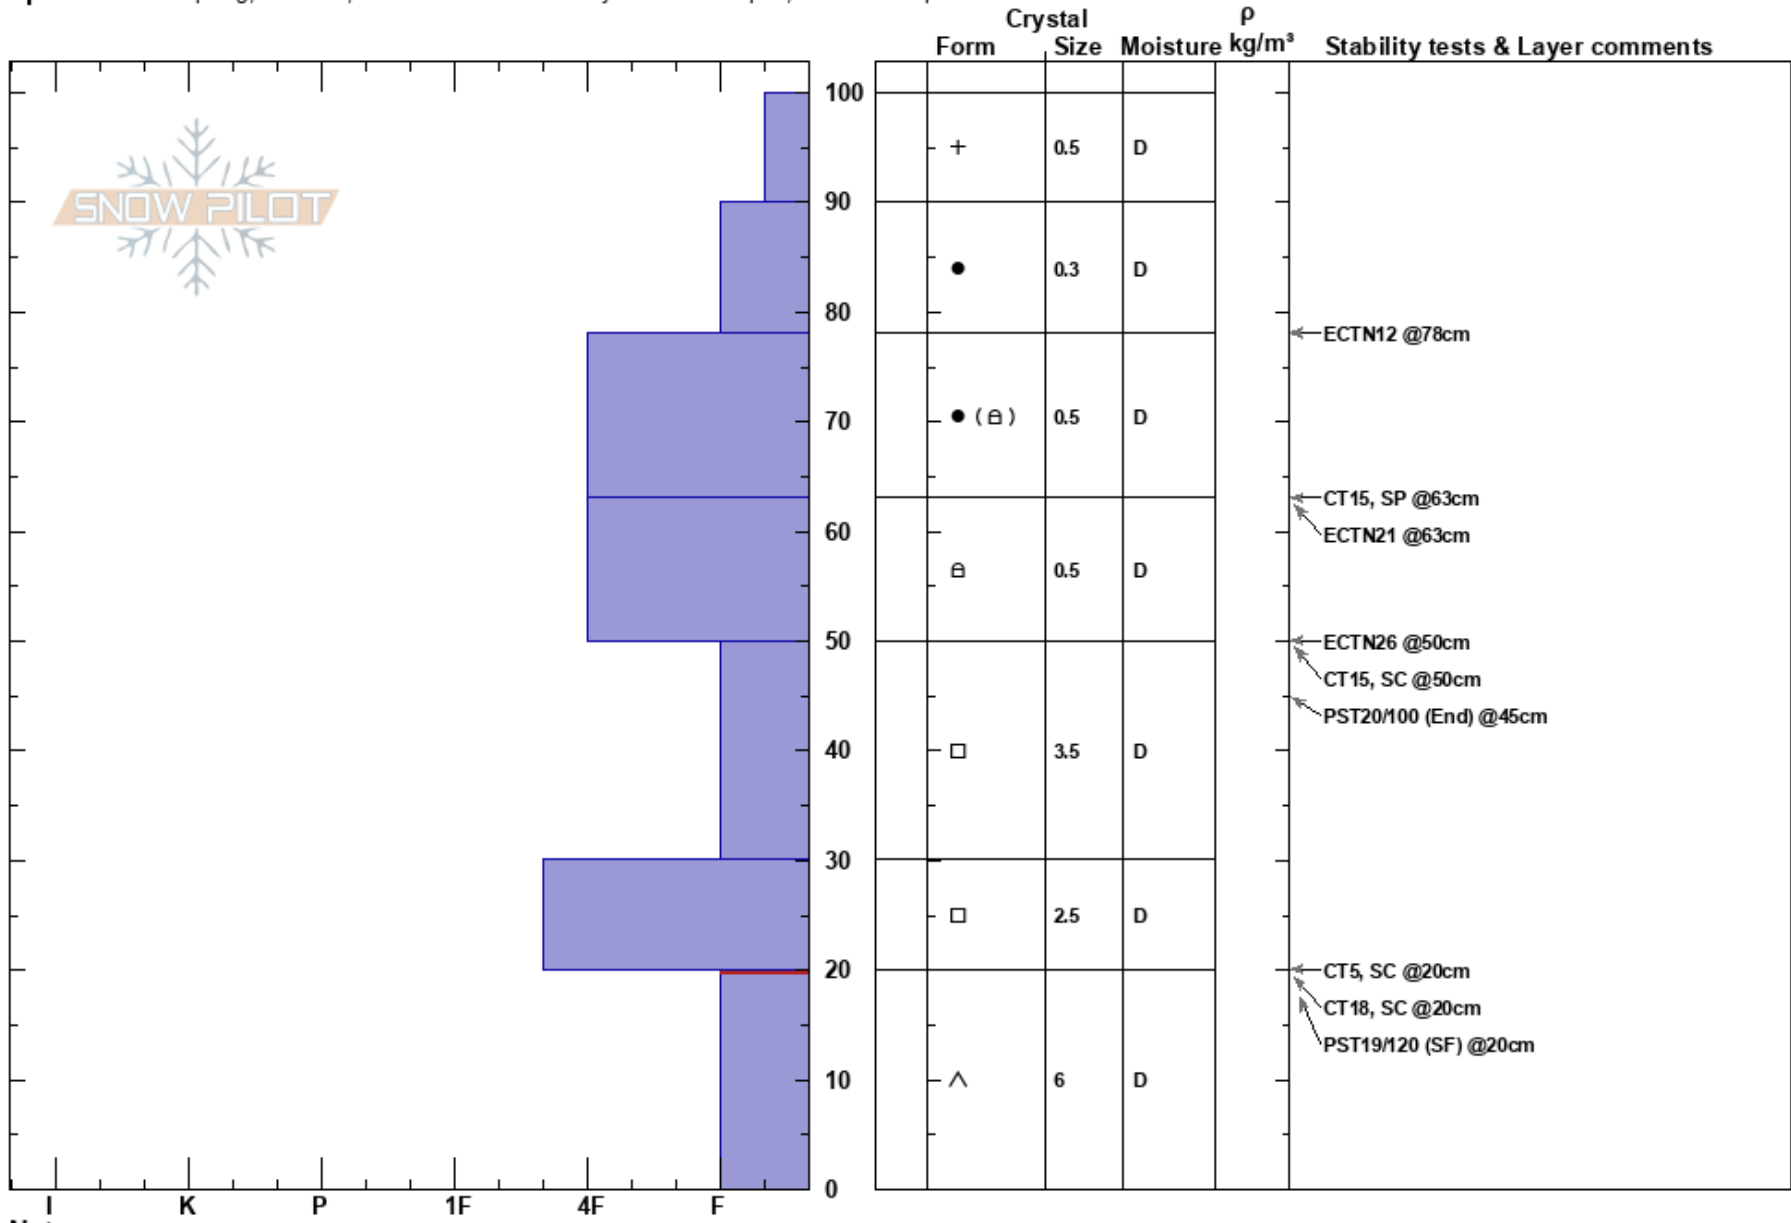

Lindley Switchbacks
 Elk Mountains
 CO
Elevation: 11000 ft
Aspect: W

Everett Phillips
 01/17/2019 - 12:30pm
Co-ord: 39.01147N, -106.79945W
Slope Angle: 20°
Wind Loading:

Stability:
Air Temperature:
Sky Cover: OVC
Precipitation: S1
Wind: Calm
HS: 100
PS: 40 20-0cm: Problematic layer

Specifics: Collapsing, localized; Recent avalanche activity on similar slopes; We skied slope

Notes: