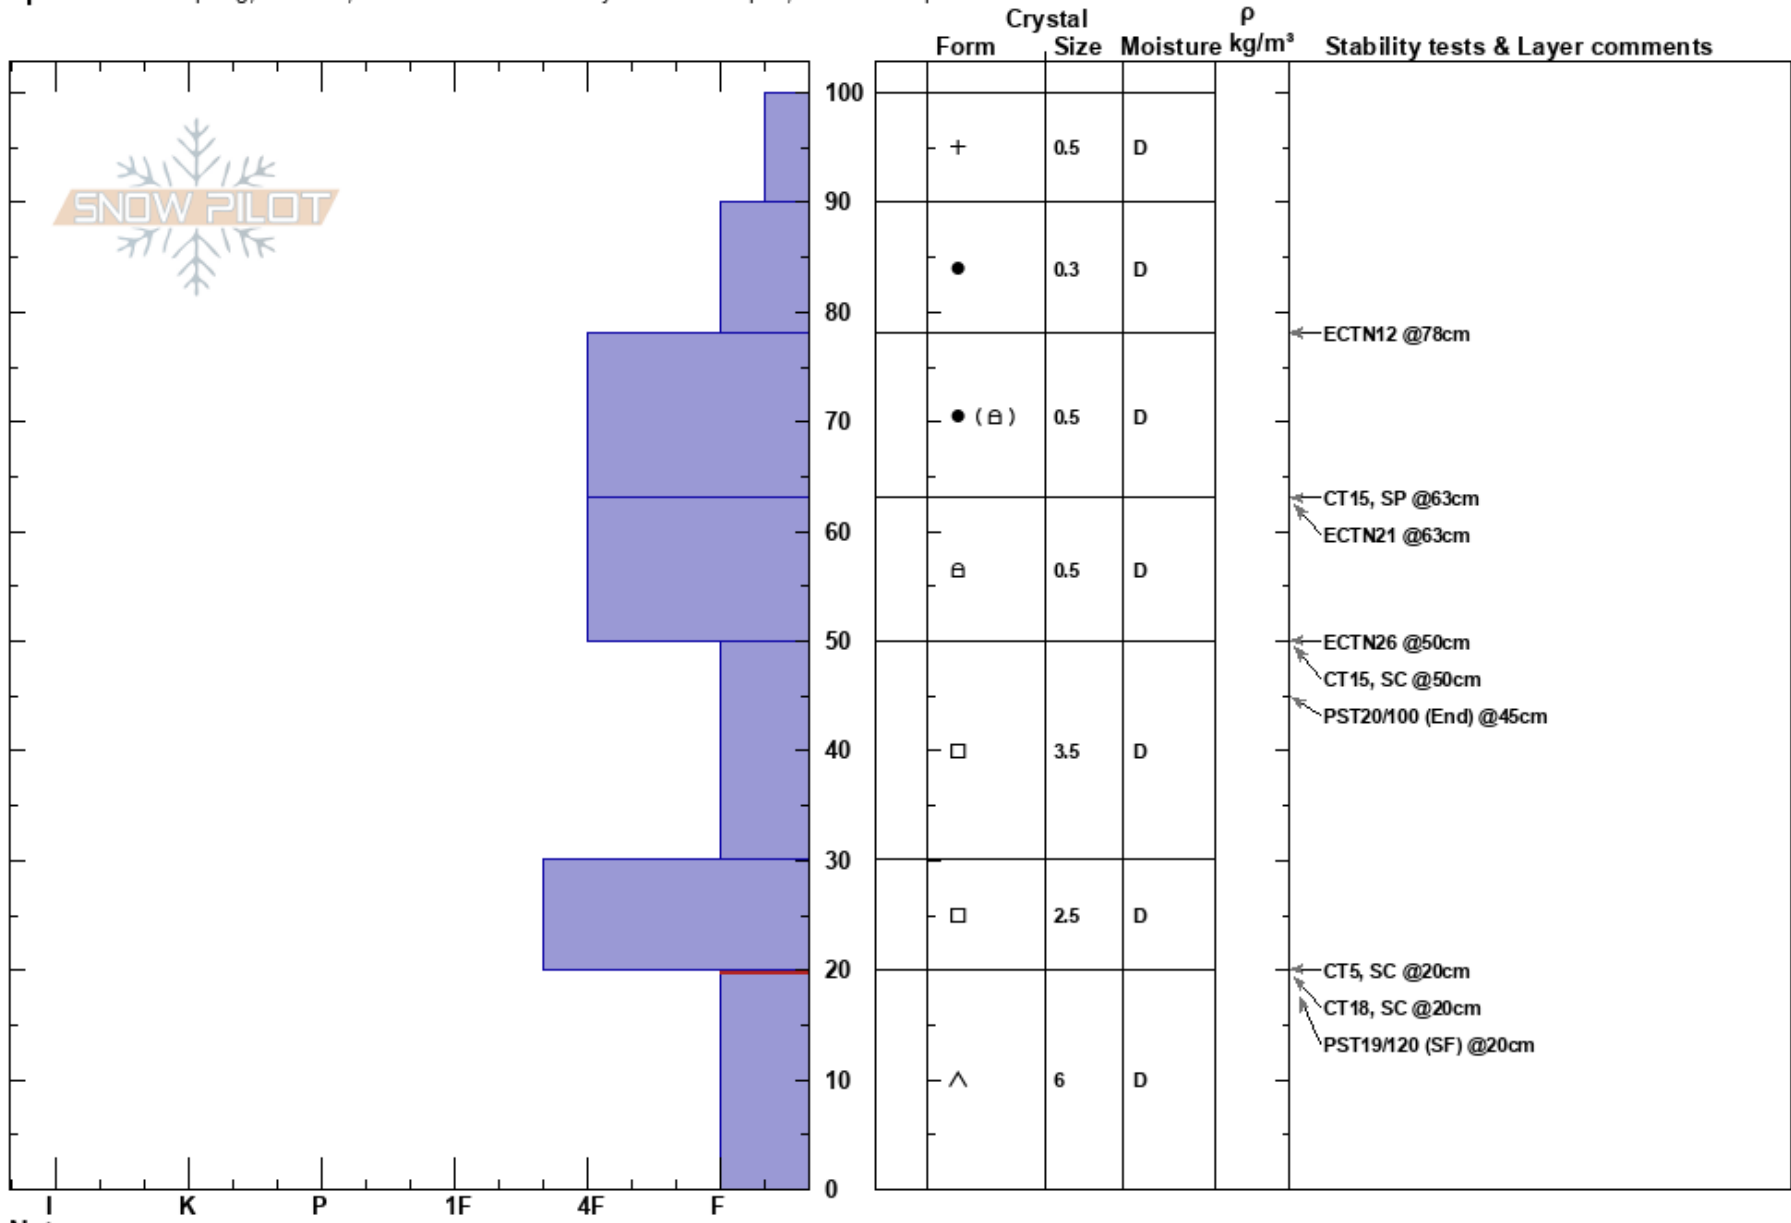

Lindley Switchbacks  
 Elk Mountains  
 CO  
**Elevation:** 11000 ft  
**Aspect:** W

Everett Phillips  
 01/17/2019 - 12:30pm  
**Co-ord:** 39.01147N, -106.79945W  
**Slope Angle:** 20°  
**Wind Loading:**

**Stability:**  
**Air Temperature:**  
**Sky Cover:** OVC  
**Precipitation:** S1  
**Wind:** Calm  
**HS:** 100  
**PS:** 40 20-0cm: Problematic layer

**Specifics:** Collapsing, localized; Recent avalanche activity on similar slopes; We skied slope