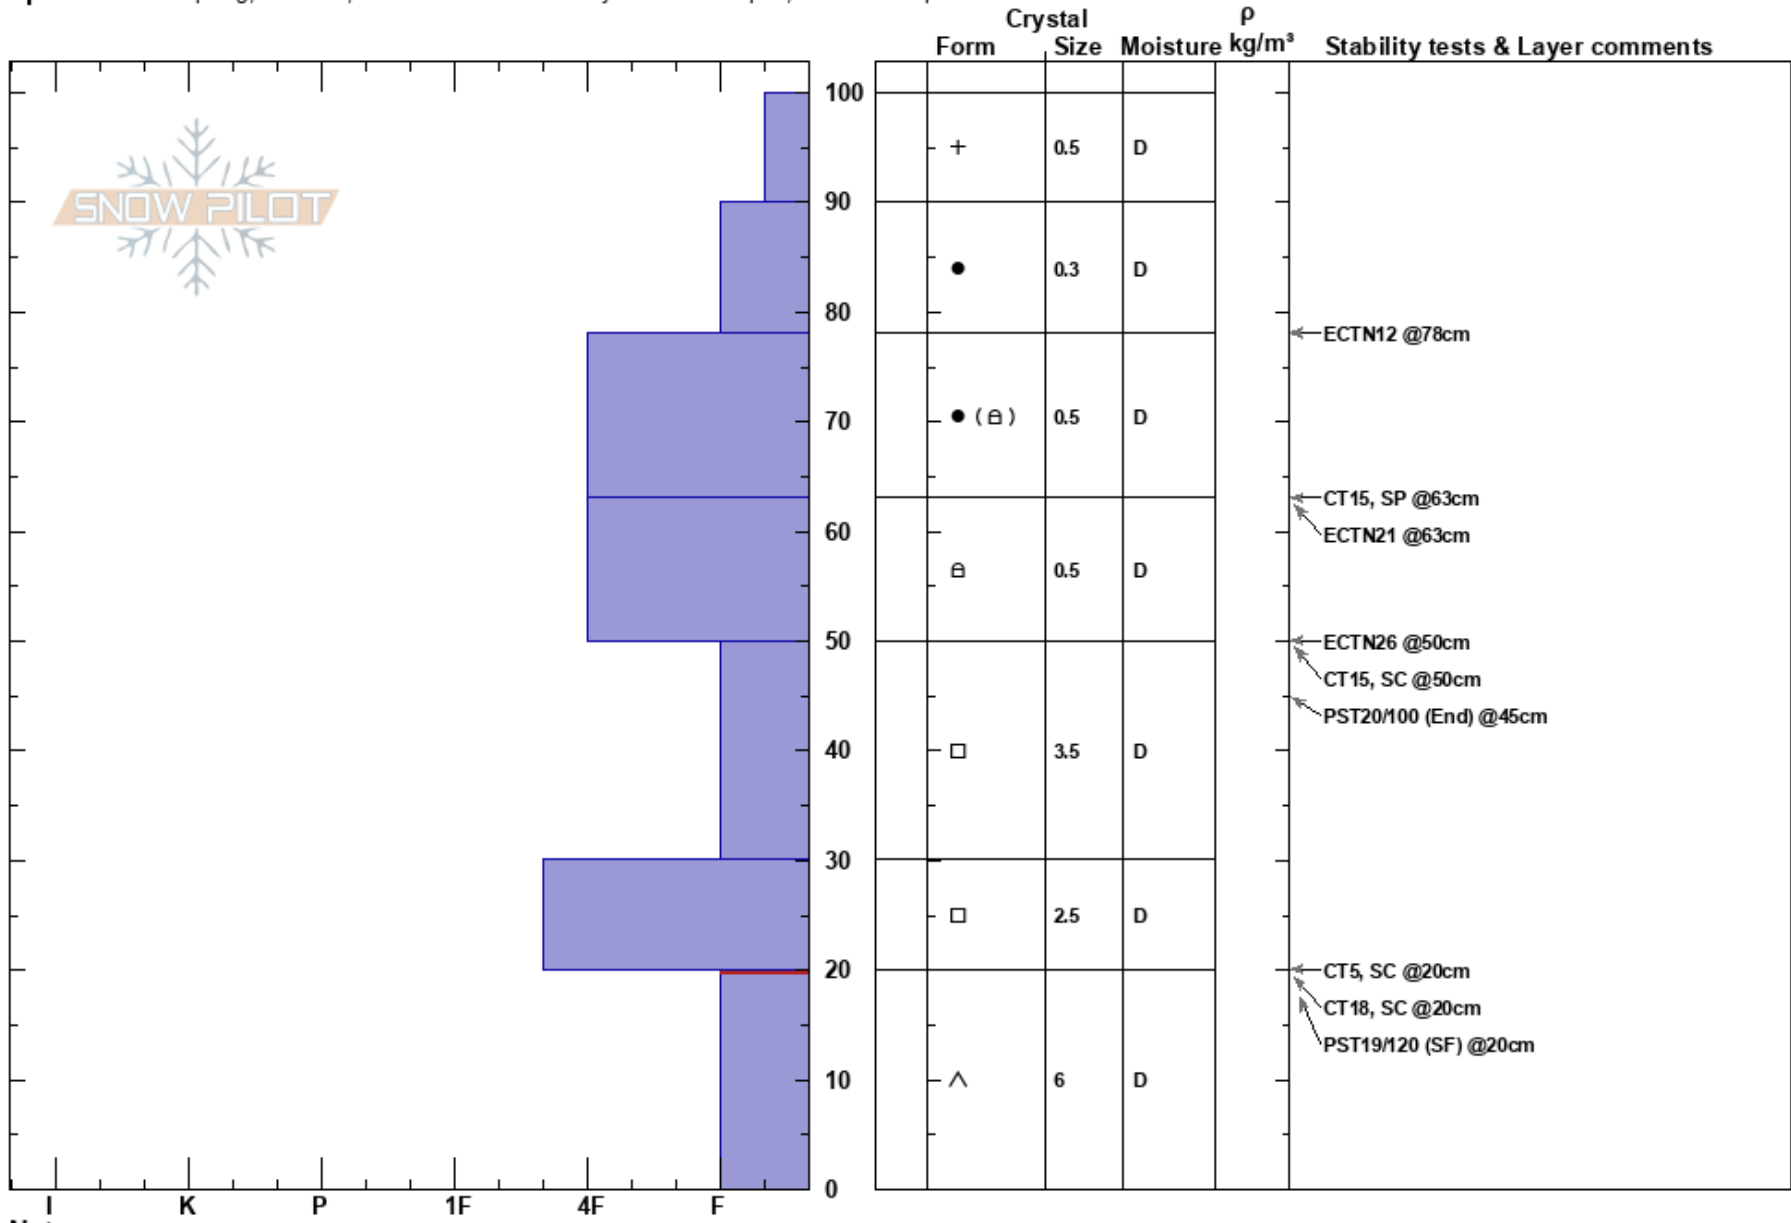

Lindley Switchbacks
 Elk Mountains
 CO
Elevation: 11000 ft
Aspect: W

Everett Phillips
 01/17/2019 - 12:30pm
Co-ord: 39.01147N, -106.79945W
Slope Angle: 20°
Wind Loading:

Stability:
Air Temperature: HS:100
Sky Cover: OVC
Precipitation: S1
Wind: Calm
PS: 40 20-0cm: Problematic layer

Specifics: Collapsing, localized; Recent avalanche activity on similar slopes; We skied slope

Notes: