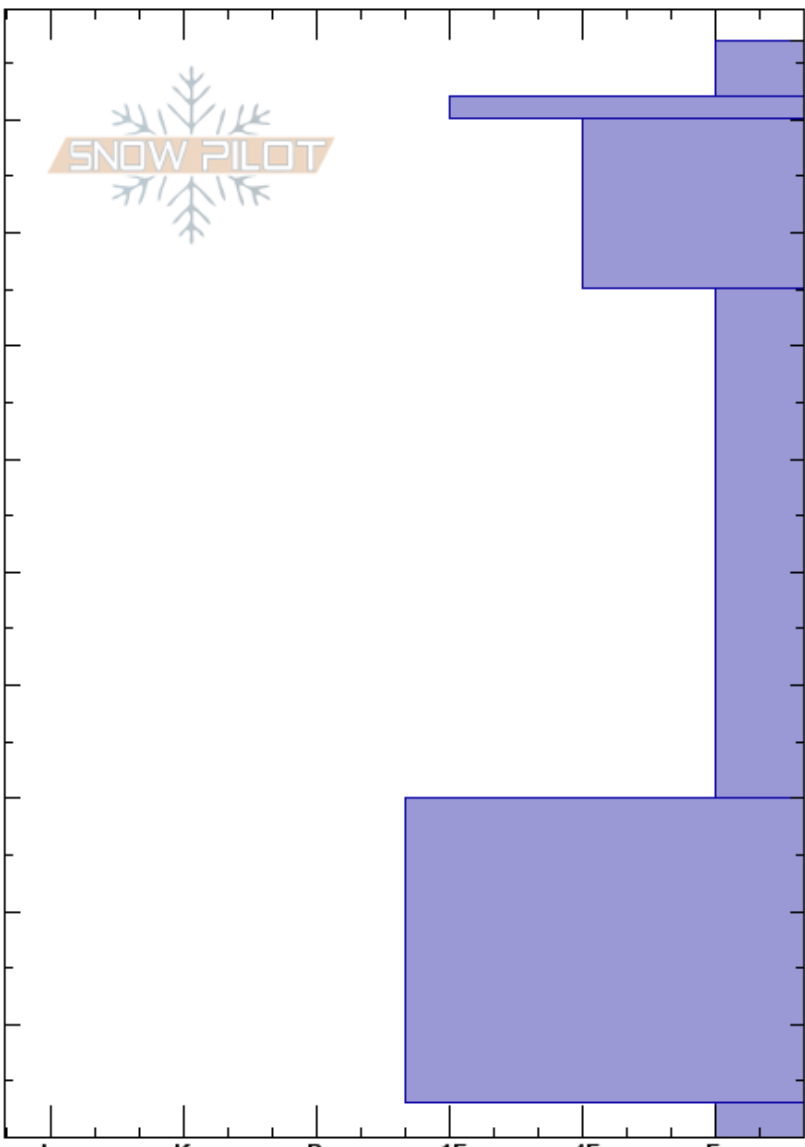

Beehive
 Madison Range-N
 MT
 Elevation: 8806 ft
 Aspect: E
 Specifics:

Bryan Gill
 01/16/2019 - 11:20am
 Co-ord: 45.31840N, -111.39506W
 Slope Angle: 18°
 Wind Loading: no

Stability:
 Air Temperature:
 Sky Cover: BKN
 Precipitation: NO
 Wind: SW Calm

HS:97
 PF:97 75-30cm:Problematic layer

Height (cm)	Crystal		Moisture	ρ kg/m ³	Stability tests & Layer comments
	Form	Size			
97					
90					
80					
70					
60					
50					
40					
30					
20					
10					
0					

← ECTN29 @67cm

Notes: