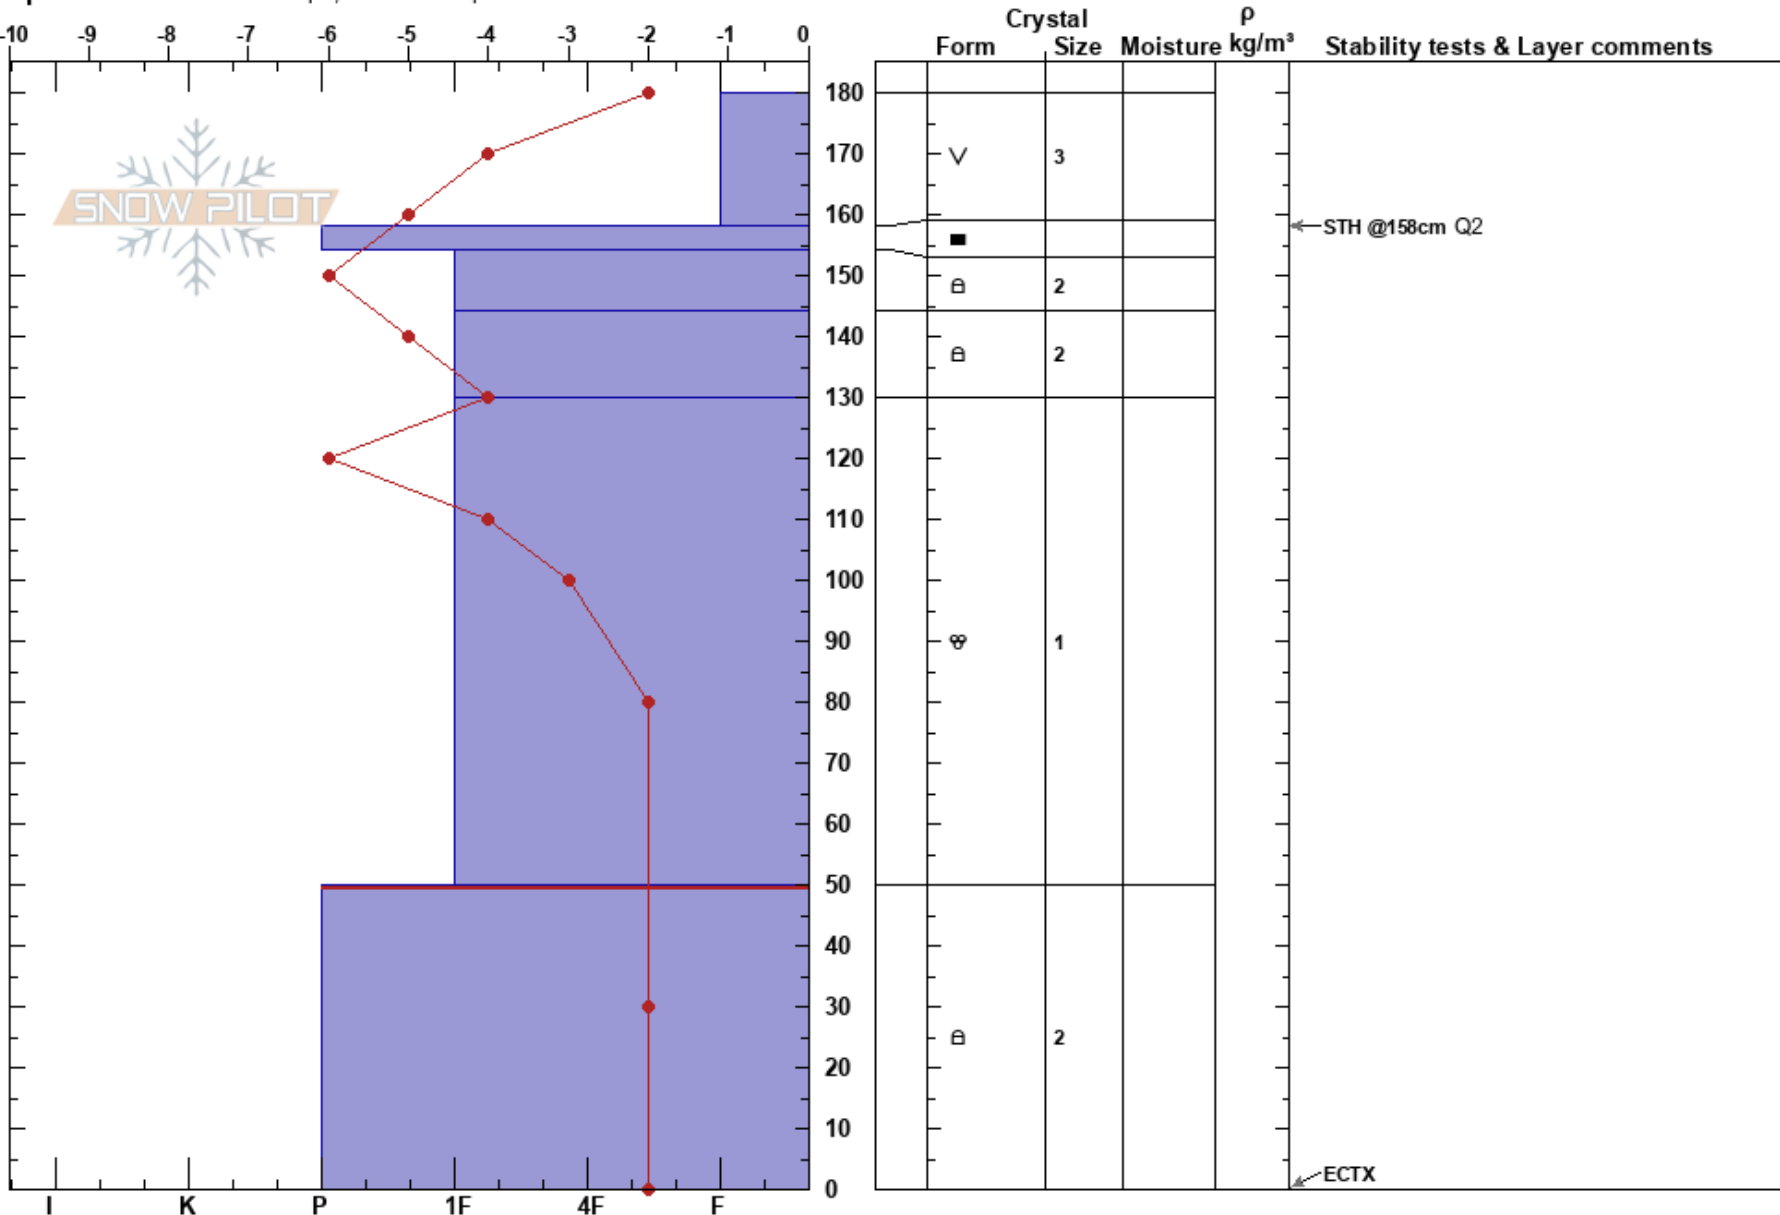

Roller Pass
 Donner Pass Area
 CA
 Elevation: 7788 ft
 Aspect: 300°

David Galson
 01/13/2019 - 2:30pm
 Co-ord: 39.29444N, -120.32111W
 Slope Angle: 14°
 Wind Loading: no

Stability: Very Good HS:180 Layer Notes:
 Air Temperature: 0°C PF:15 50-0cm: Problematic layer
 Sky Cover: CLR
 Precipitation: NO
 Wind: Calm

Specifics: Ski tracks on slope; We skied slope

Notes: Protected meadow just below roller pass to the west