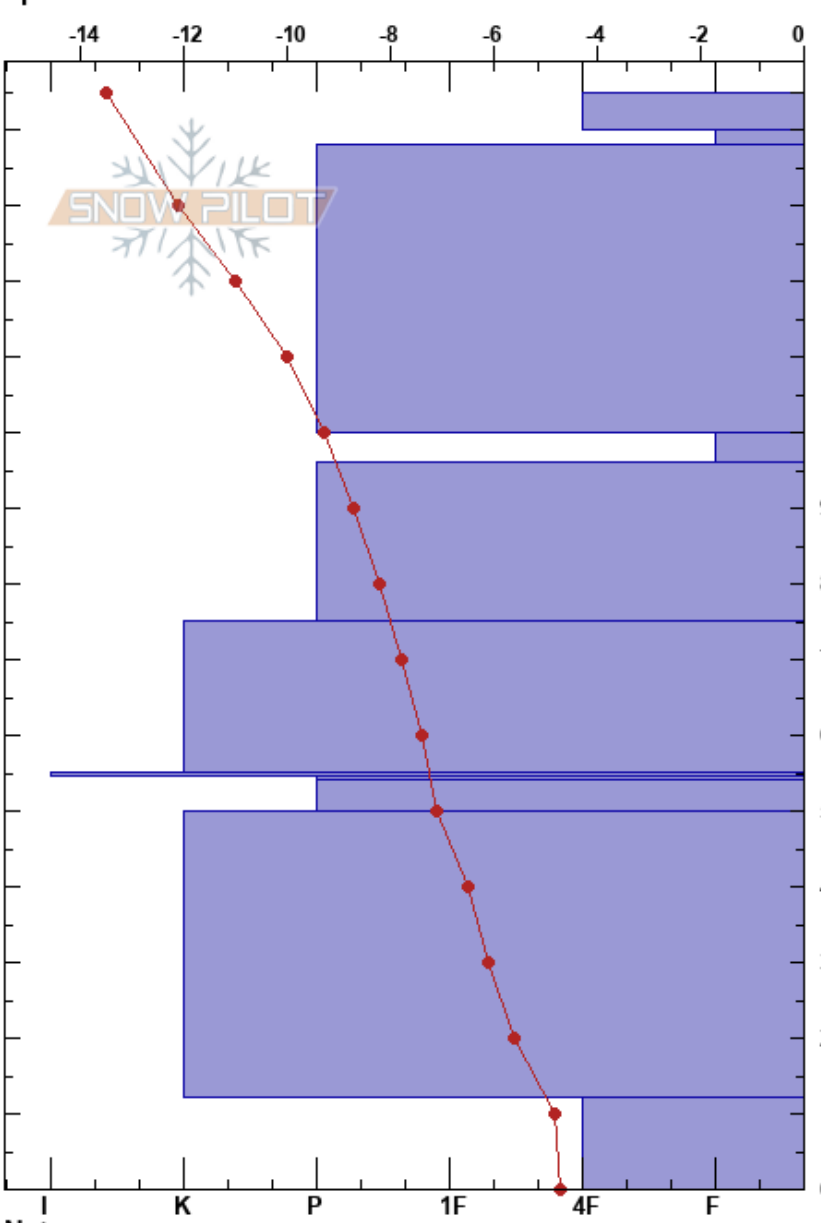

Arctowski fjellet/  
 Nordenskiöld Land  
 Norway  
 Elevation: 410 m  
 Aspect:  
 Specifics:

Frede Lamo  
 18/01/2017 - 16:21  
 Co-ord: 78.23427N, 16.43290E  
 Slope Angle: 20°  
 Wind Loading: yes

Stability:  
 Air Temperature: -15°C  
 Sky Cover: OVC  
 Precipitation: S2  
 Wind: W Moderate

HS: 145  
 PF: 10  
 54.5-54cm: Problematic layer

Form	Crystal		$\rho$ kg/m <sup>3</sup>	Stability tests & Layer comments
	Size	Moisture		
+	1.5			
/	0.5			
•	1			
•	0.5			
•	1			
•	1			
■	2			
□	1.5			
•	1			
• (○)	1			
^	4			