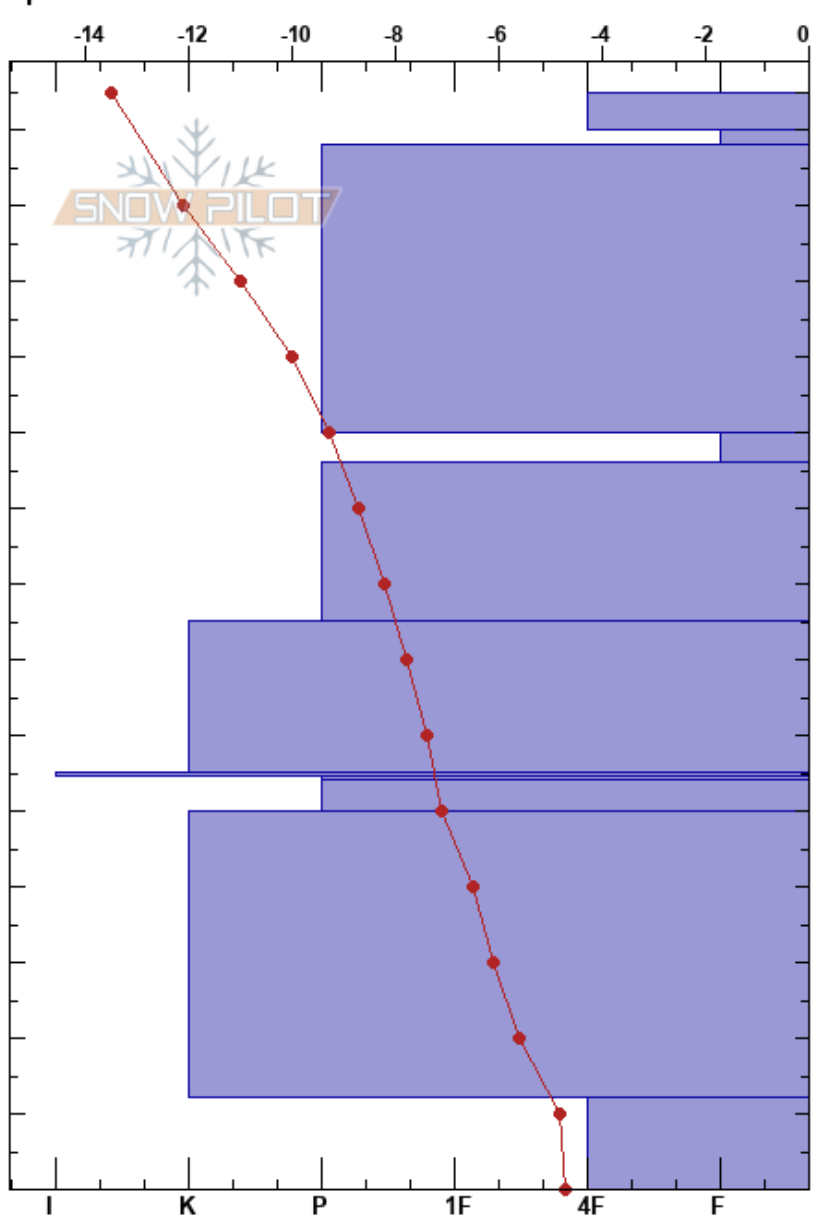

Arctowski fjellet/  
 Nordenskiöld Land  
 Norway  
 Elevation: 410 m  
 Aspect:  
 Specifics:

Frede Lamo  
 18/01/2017 - 16:21  
 Co-ord: 78.23427N, 16.43290E  
 Slope Angle: 20°  
 Wind Loading: yes

Stability:  
 Air Temperature: -15°C  
 Sky Cover: OVC  
 Precipitation: S2  
 Wind: W Moderate

HS: 145  
 PF: 10  
 54.5-54cm: Problematic layer

Form	Crystal		Moisture	$\rho$ kg/m <sup>3</sup>	Stability tests & Layer comments
	Size				
+	1.5				
/	0.5				
•	1				
•	0.5				
•	1				
•	1				
■	2				
□	1.5				
•	1				
• (○)	1				
^	4				