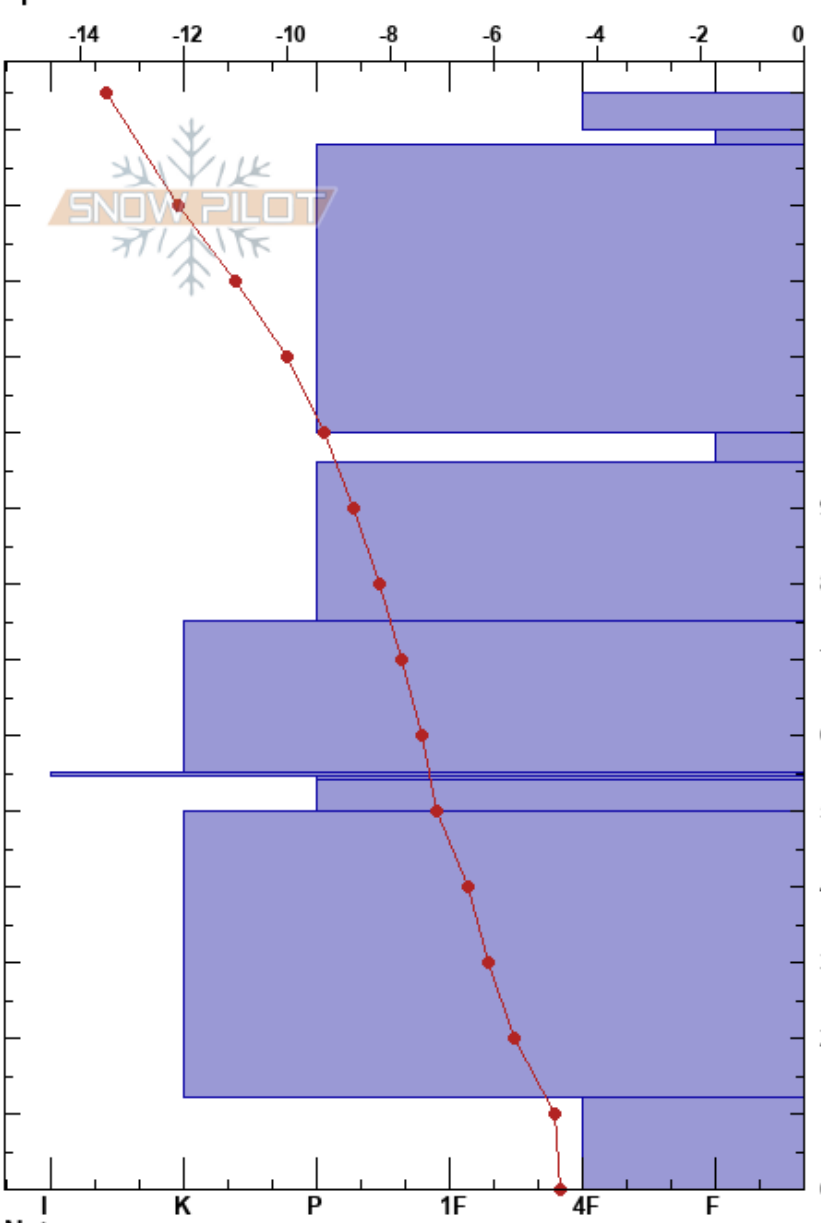

Arctowski fjellet/
 Nordenskiöld Land
 Norway
 Elevation: 410 m
 Aspect:
 Specifics:

Frede Lamo
 18/01/2017 - 16:21
 Co-ord: 78.23427N, 16.43290E
 Slope Angle: 20°
 Wind Loading: yes

Stability:
 Air Temperature: -15°C
 Sky Cover: OVC
 Precipitation: S2
 Wind: W Moderate

HS: 145
 PF: 10
 54.5-54cm: Problematic layer

Form	Crystal		ρ kg/m ³	Stability tests & Layer comments
	Size	Moisture		
+	1.5			
/	0.5			
•	1			
•	0.5			
•	1			
•	1			
■	2			
□	1.5			
•	1			
• (○)	1			
^	4			