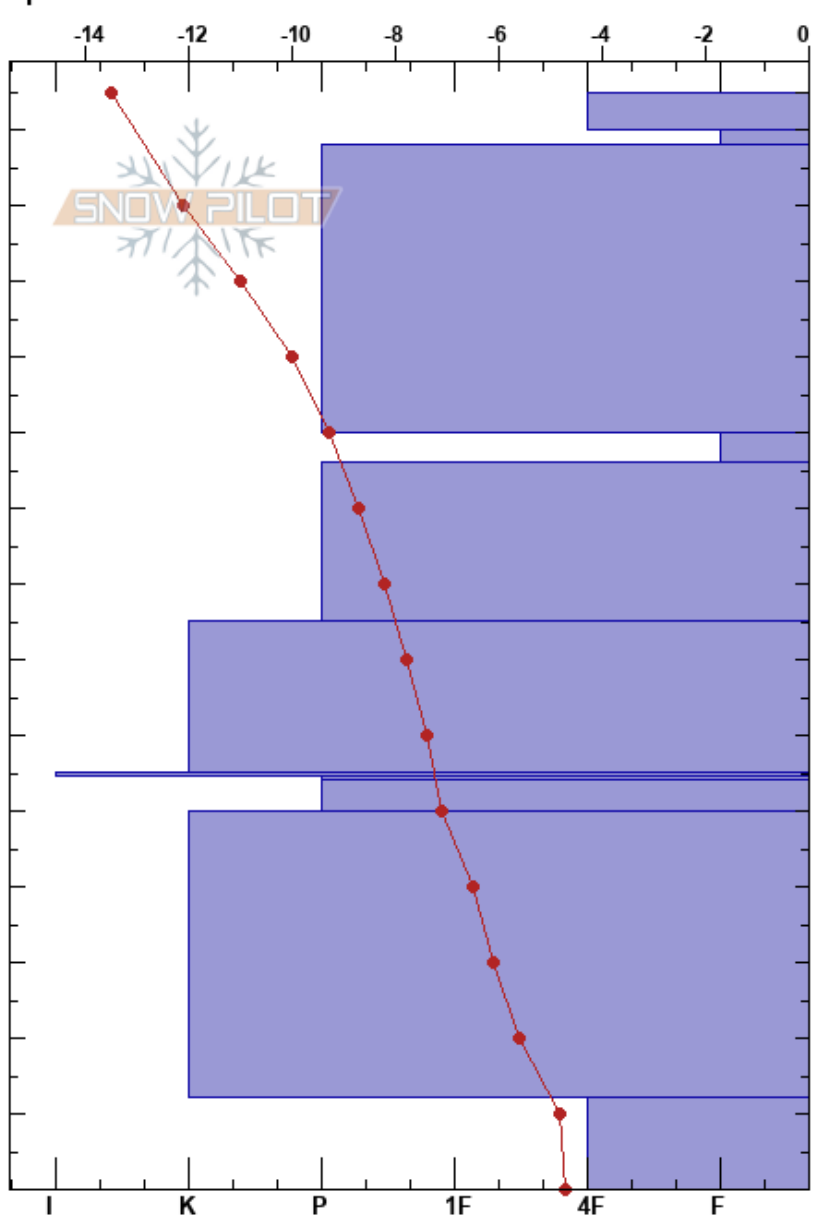

Arctowski fjellet/
 Nordenskiöld Land
 Norway
 Elevation: 410 m
 Aspect:
 Specifics:

Frede Lamo
 18/01/2017 - 16:21
 Co-ord: 78.23427N, 16.43290E
 Slope Angle: 20°
 Wind Loading: yes

Stability:
 Air Temperature: -15°C
 Sky Cover: OVC
 Precipitation: S2
 Wind: W Moderate

HS: 145
 PF: 10
 54.5-54cm: Problematic layer

Form	Crystal		ρ kg/m ³	Stability tests & Layer comments
	Size	Moisture		
+	1.5			
/	0.5			
•	1			
•	0.5			
•	1			
•	1			
■	2			
□	1.5			
•	1			
• (○)	1			
^	4			