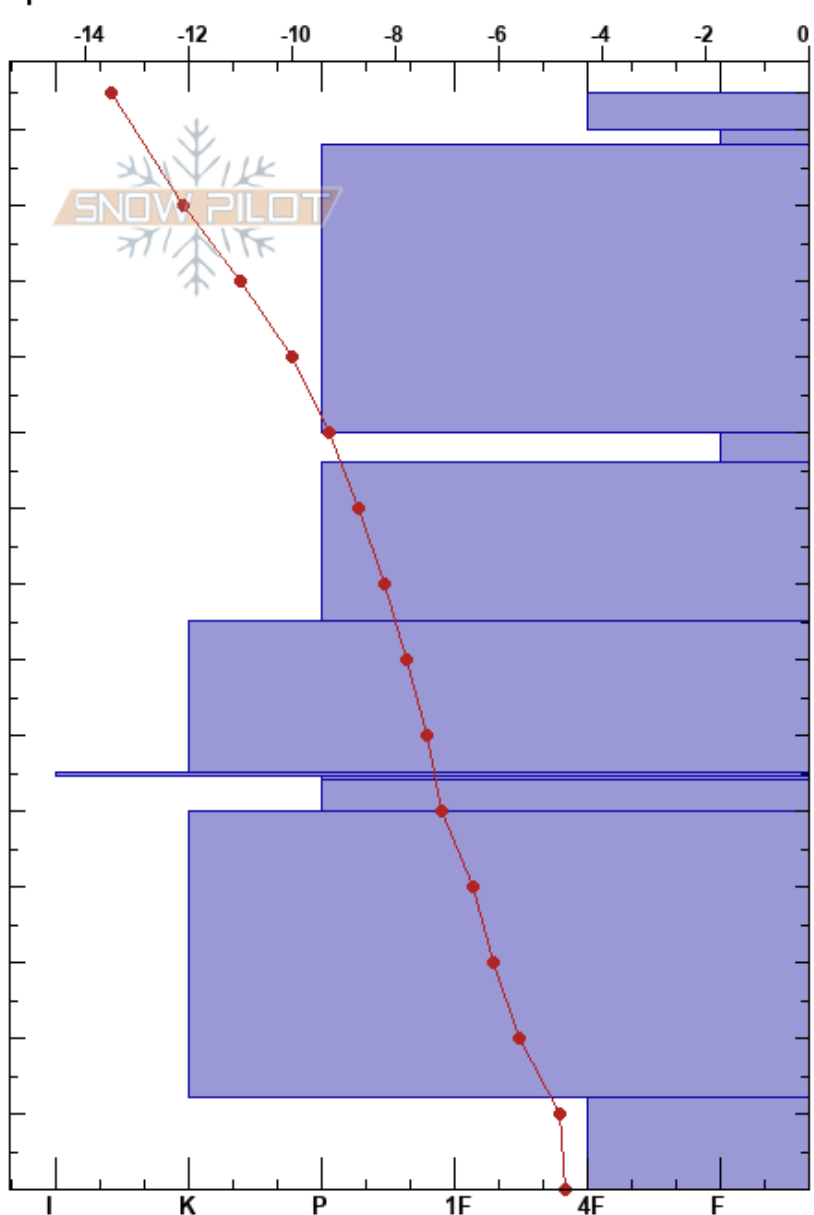

Arctowski fjellet/
 Nordenskiöld Land
 Norway
 Elevation: 410 m
 Aspect:
 Specifics:

Frede Lamo
 18/01/2017 - 16:21
 Co-ord: 78.23427N, 16.43290E
 Slope Angle: 20°
 Wind Loading: yes

Stability:
 Air Temperature: -15°C
 Sky Cover: OVC
 Precipitation: S2
 Wind: W Moderate

HS: 145
 PF: 10
 54.5-54cm: Problematic layer

Form	Crystal		Moisture	ρ kg/m ³	Stability tests & Layer comments
	Size				
+	1.5				
/	0.5				
•	1				
•	0.5				
•	1				
•	1				
■	2				
□	1.5				
•	1				
• (○)	1				
^	4				