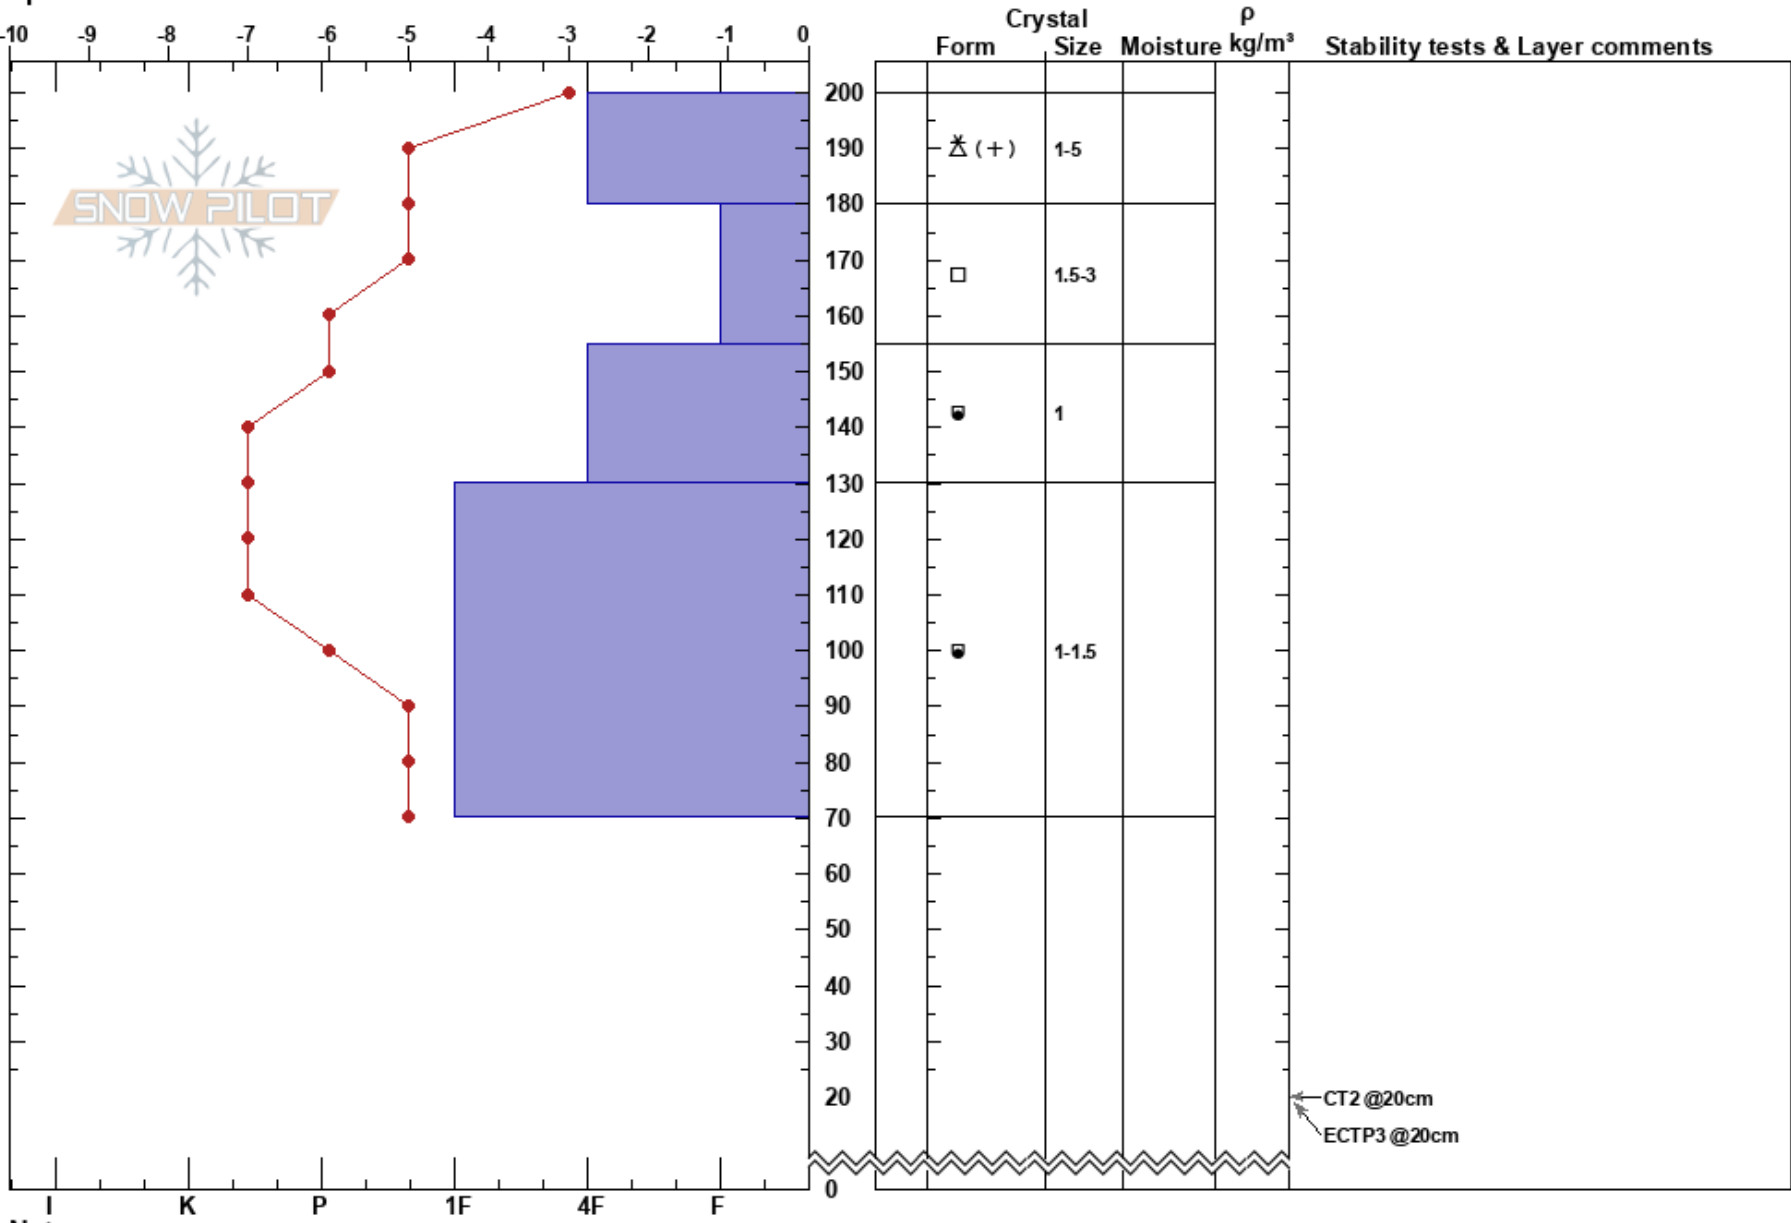

Grizz Practice Pit
 Wasatch Range
 UT
 Elevation: 9722 ft
 Aspect: NW
 Specifics:

Brian Walters
 01/17/2019 - 7:43am
 Co-ord:
 Slope Angle: 20°
 Wind Loading: yes

Stability:
 Air Temperature: -4°C
 Sky Cover: OVC
 Precipitation: S5
 Wind: Moderate

HS:200
 PF:15
 200-180cm:Problematic layer

CT2 @20cm
 ECTP3 @20cm

Notes: Wind direction was variable