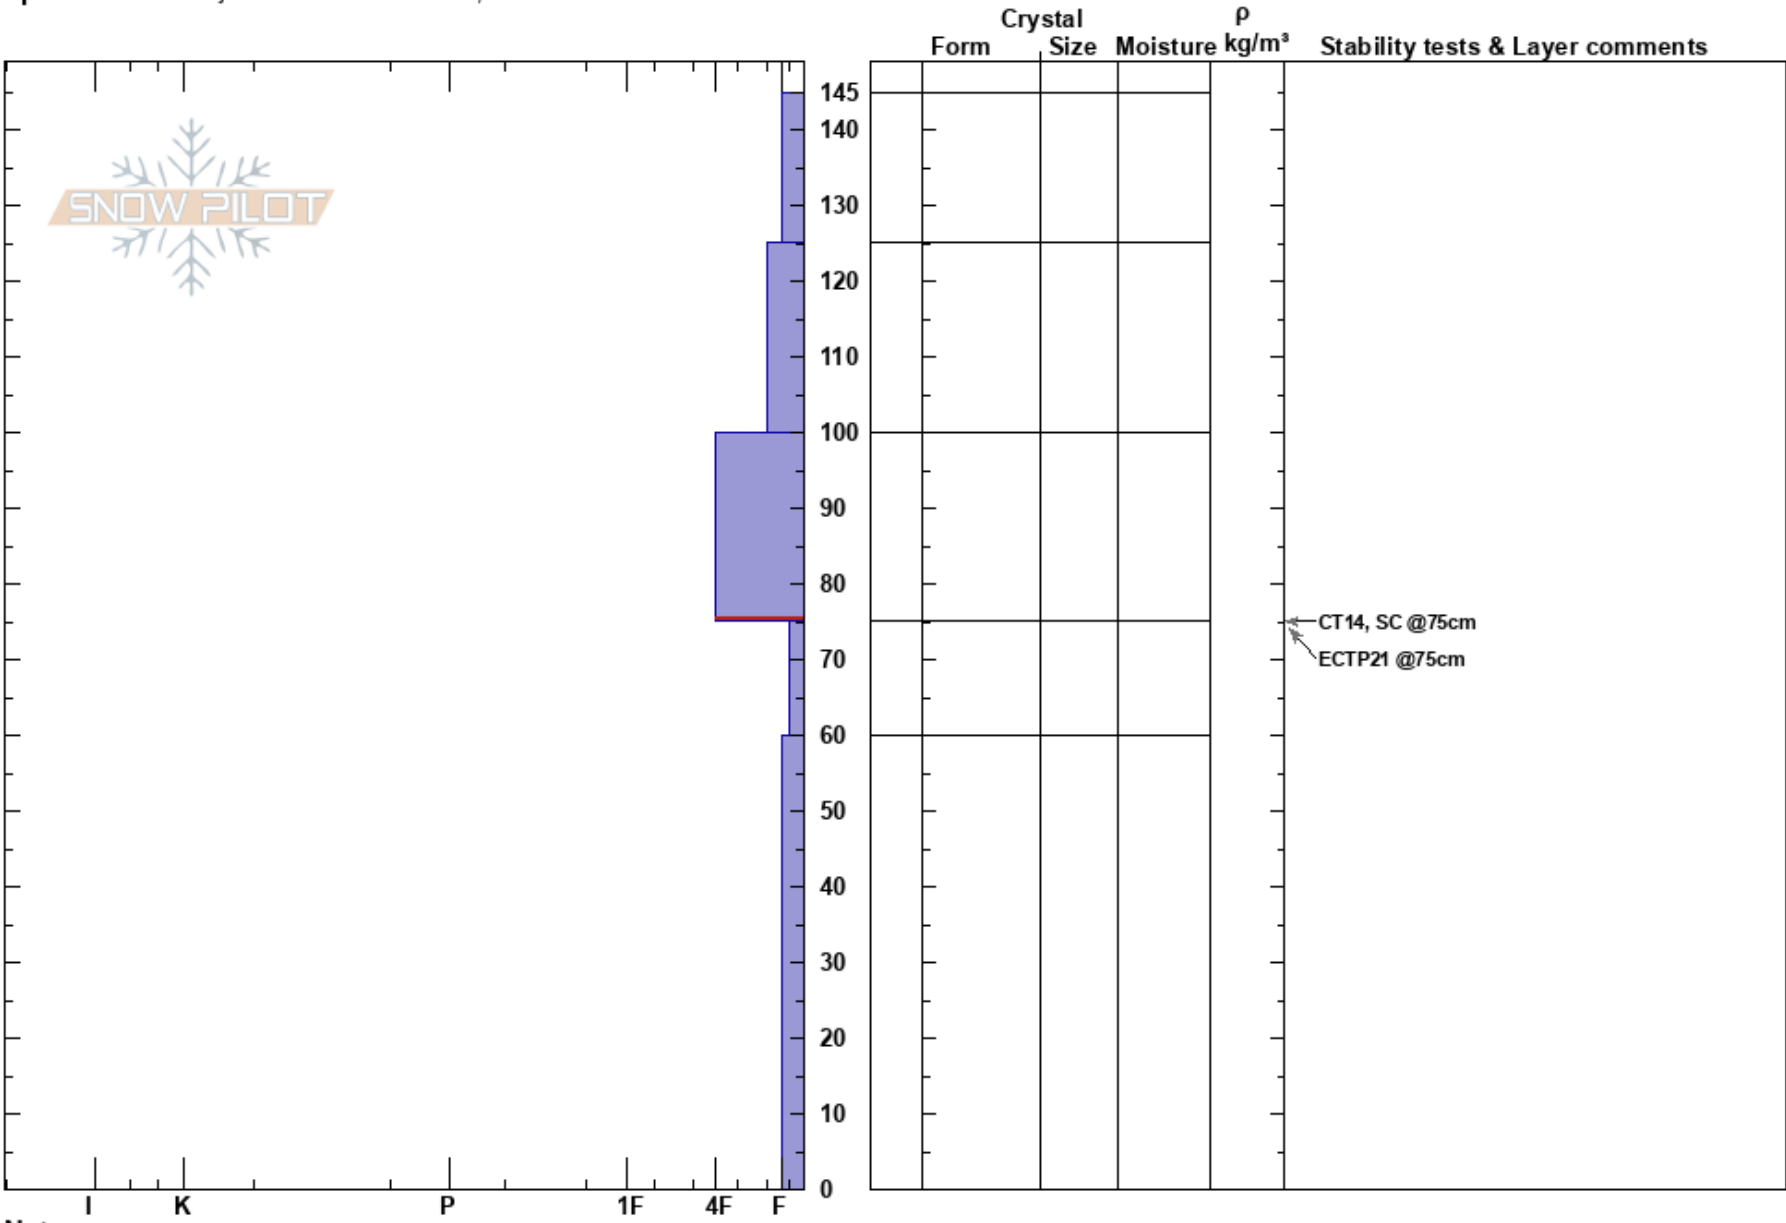

2019-01-17 Hope Lake Matt Steen
 San Juan Range 01/17/2019 - 10:00am
 CO
Elevation: 11800 ft
Aspect: N
Specifics: Pit is adjacent to avalanche: other;

Stability: **HS:**145
Air Temperature:
Sky Cover: OVC
Precipitation: NO
Wind: 100-75cm:Problematic layer