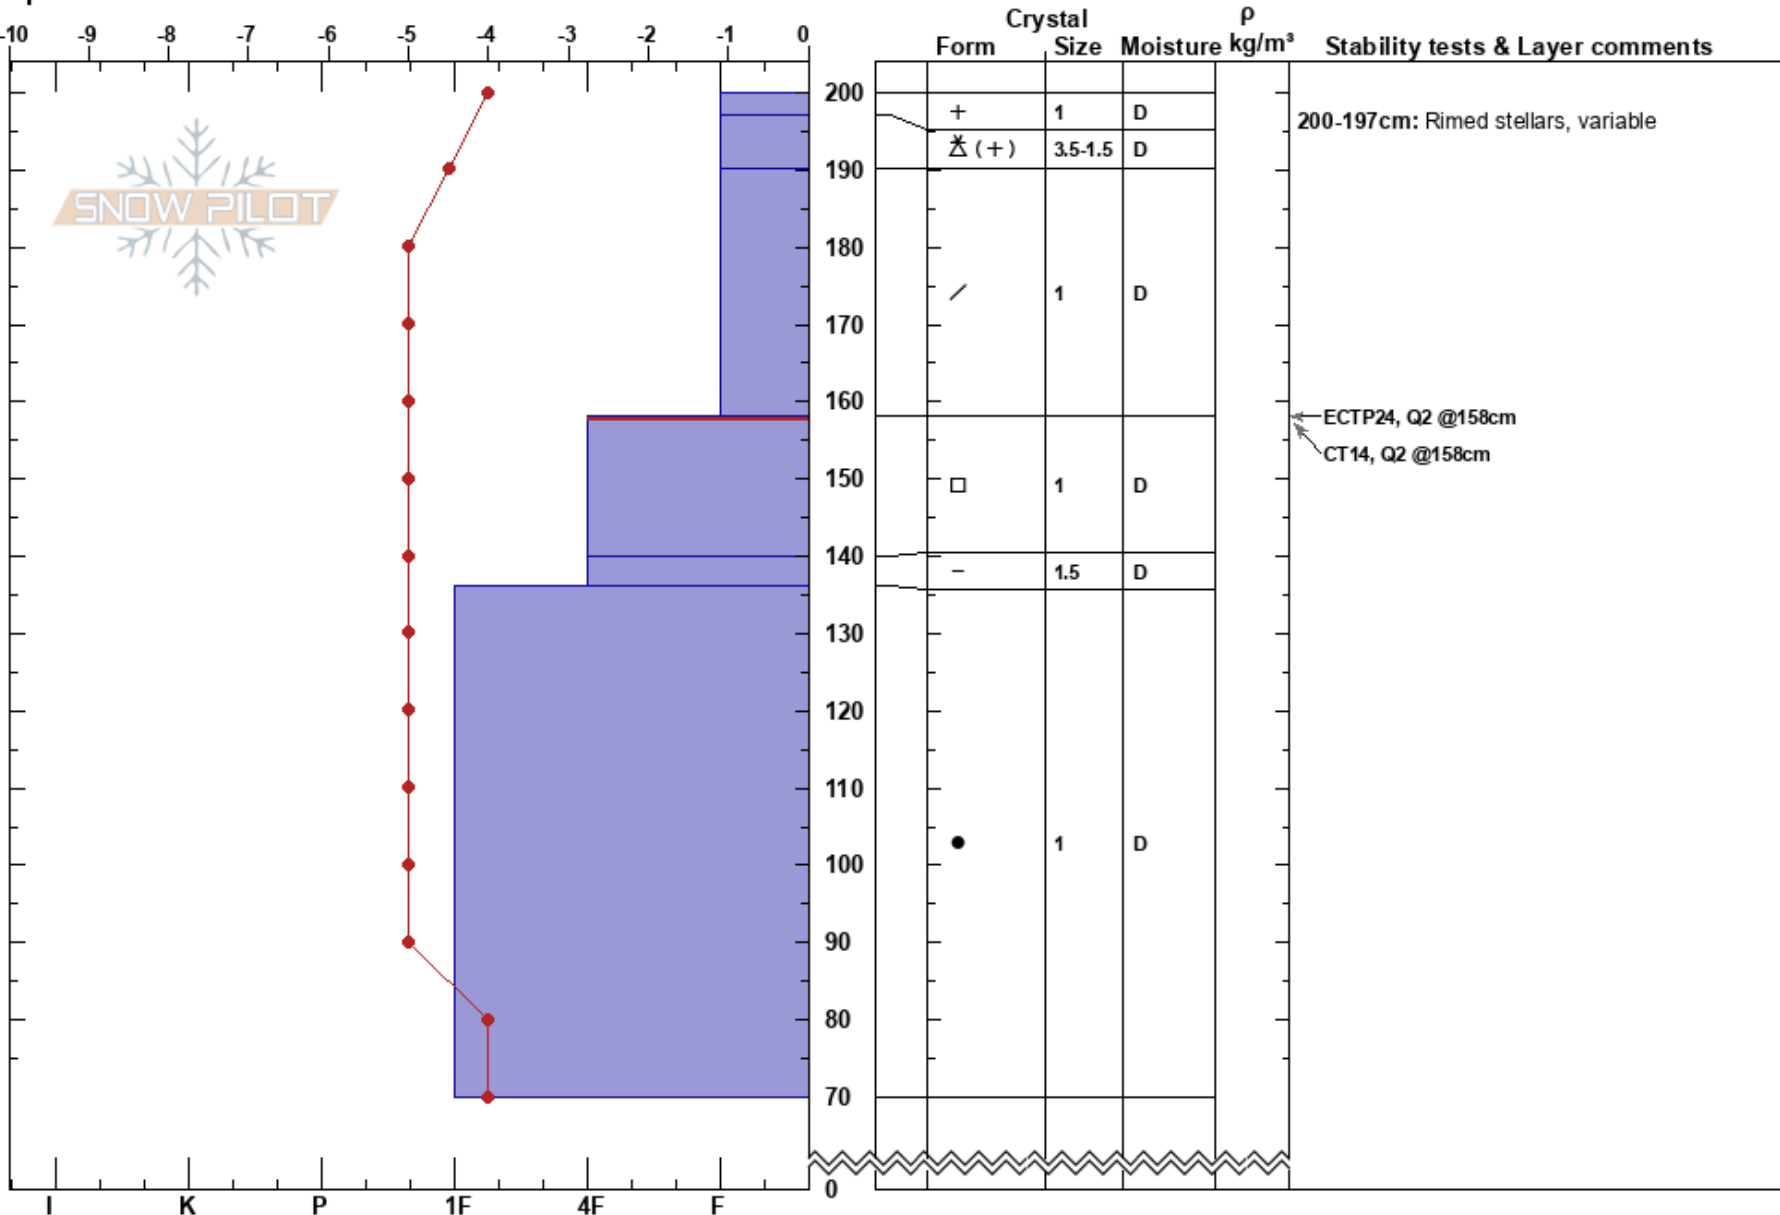

Patsey Trees Meadow
 Central Wasatch
 UT
 Elevation: 2949 m
 Aspect: W
 Specifics:

Christopher Pouch
 01/17/2019 - 1:15pm
 Co-ord: 40.59351N, -111.61209W
 Slope Angle: 17°
 Wind Loading: yes

Stability: Good
 Air Temperature: -4°C
 Sky Cover: OVC
 Precipitation: S2
 Wind: SW Moderate

HS:200
 PF:36
 200-197cm: Rimed stellars, variable
 158-140cm: Problematic layer

Notes: Wind direction variable.