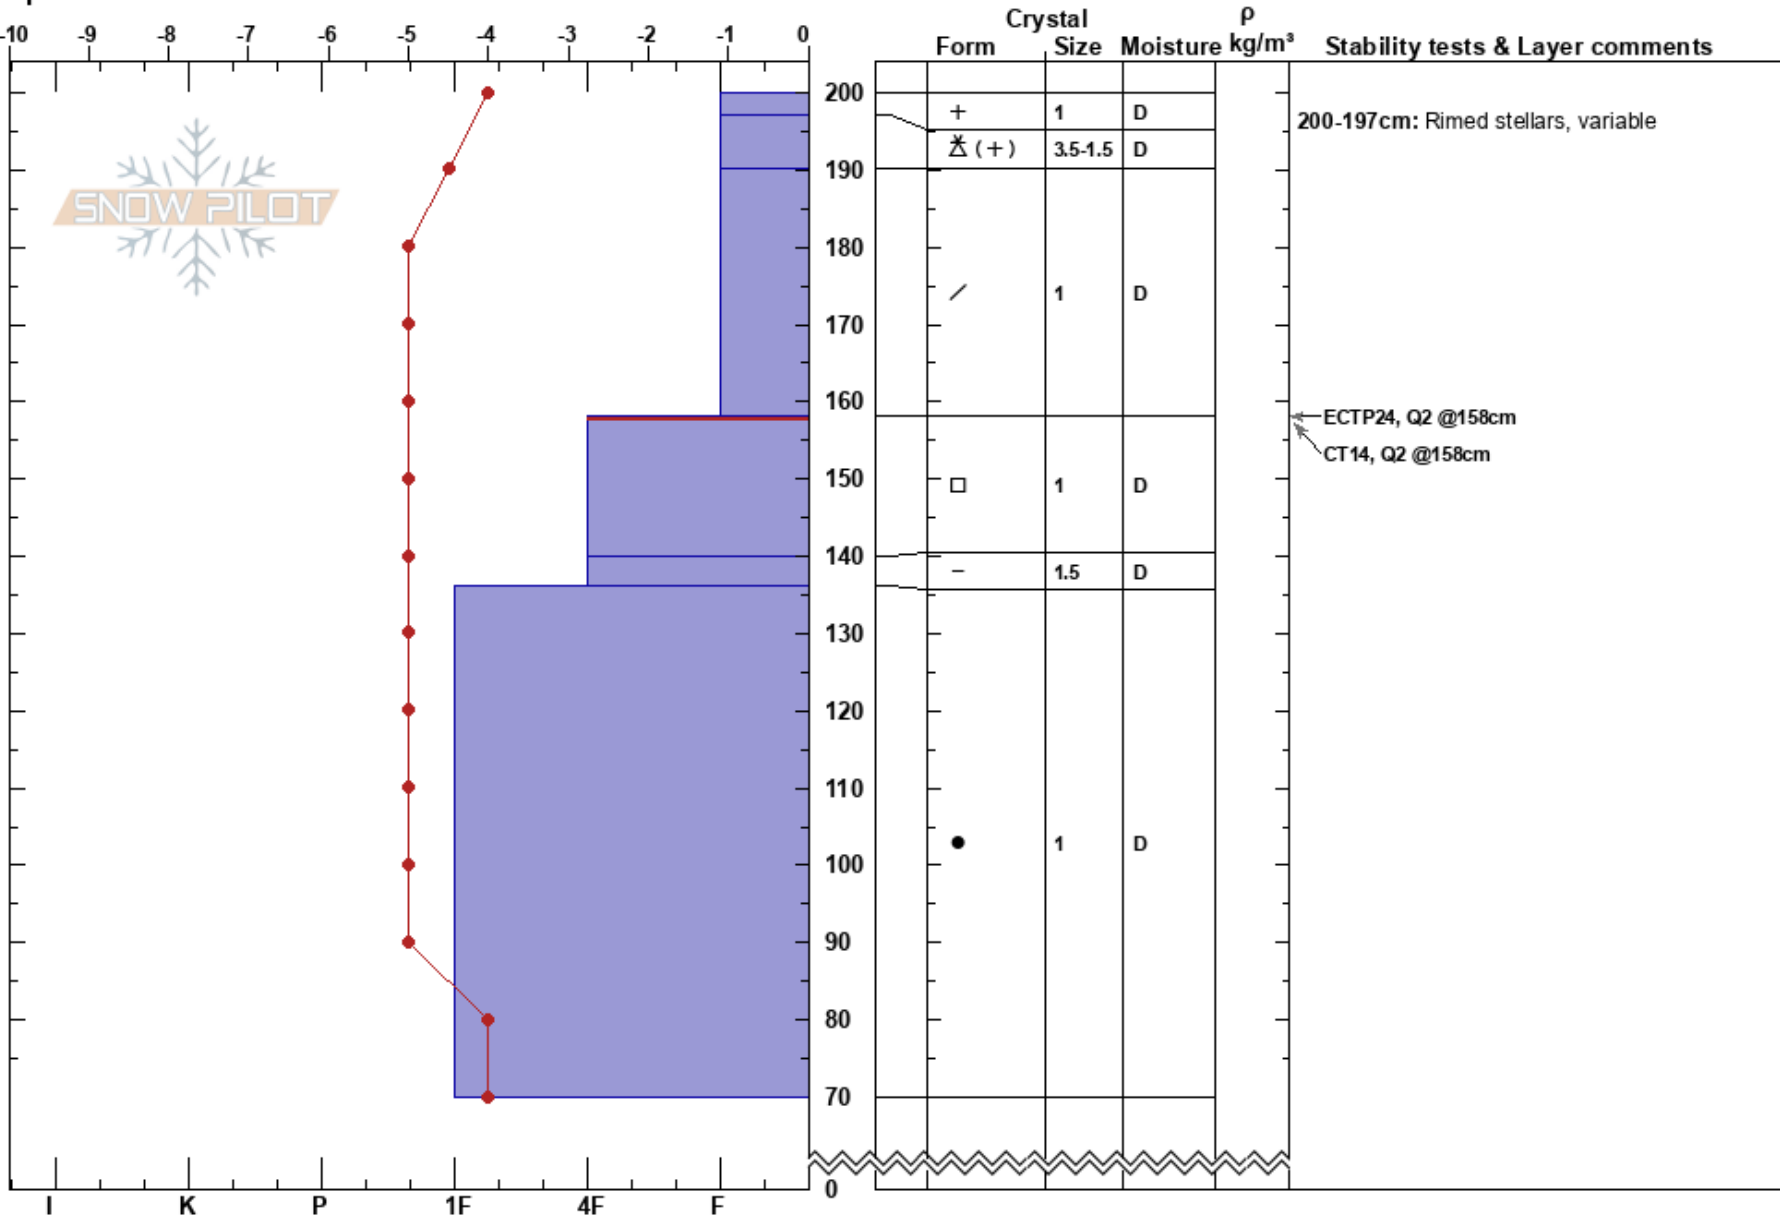

Patsey Trees Meadow  
 Central Wasatch  
 UT  
 Elevation: 2949 m  
 Aspect: W  
 Specifics:

Christopher Pouch  
 01/17/2019 - 1:15pm  
 Co-ord: 40.59351N, -111.61209W  
 Slope Angle: 17°  
 Wind Loading: yes

Stability: Good  
 Air Temperature: -4°C  
 Sky Cover: OVC  
 Precipitation: S2  
 Wind: SW Moderate

HS:200  
 PF:36  
 200-197cm: Rimed stellars, variable  
 158-140cm: Problematic layer

Notes: Wind direction variable.