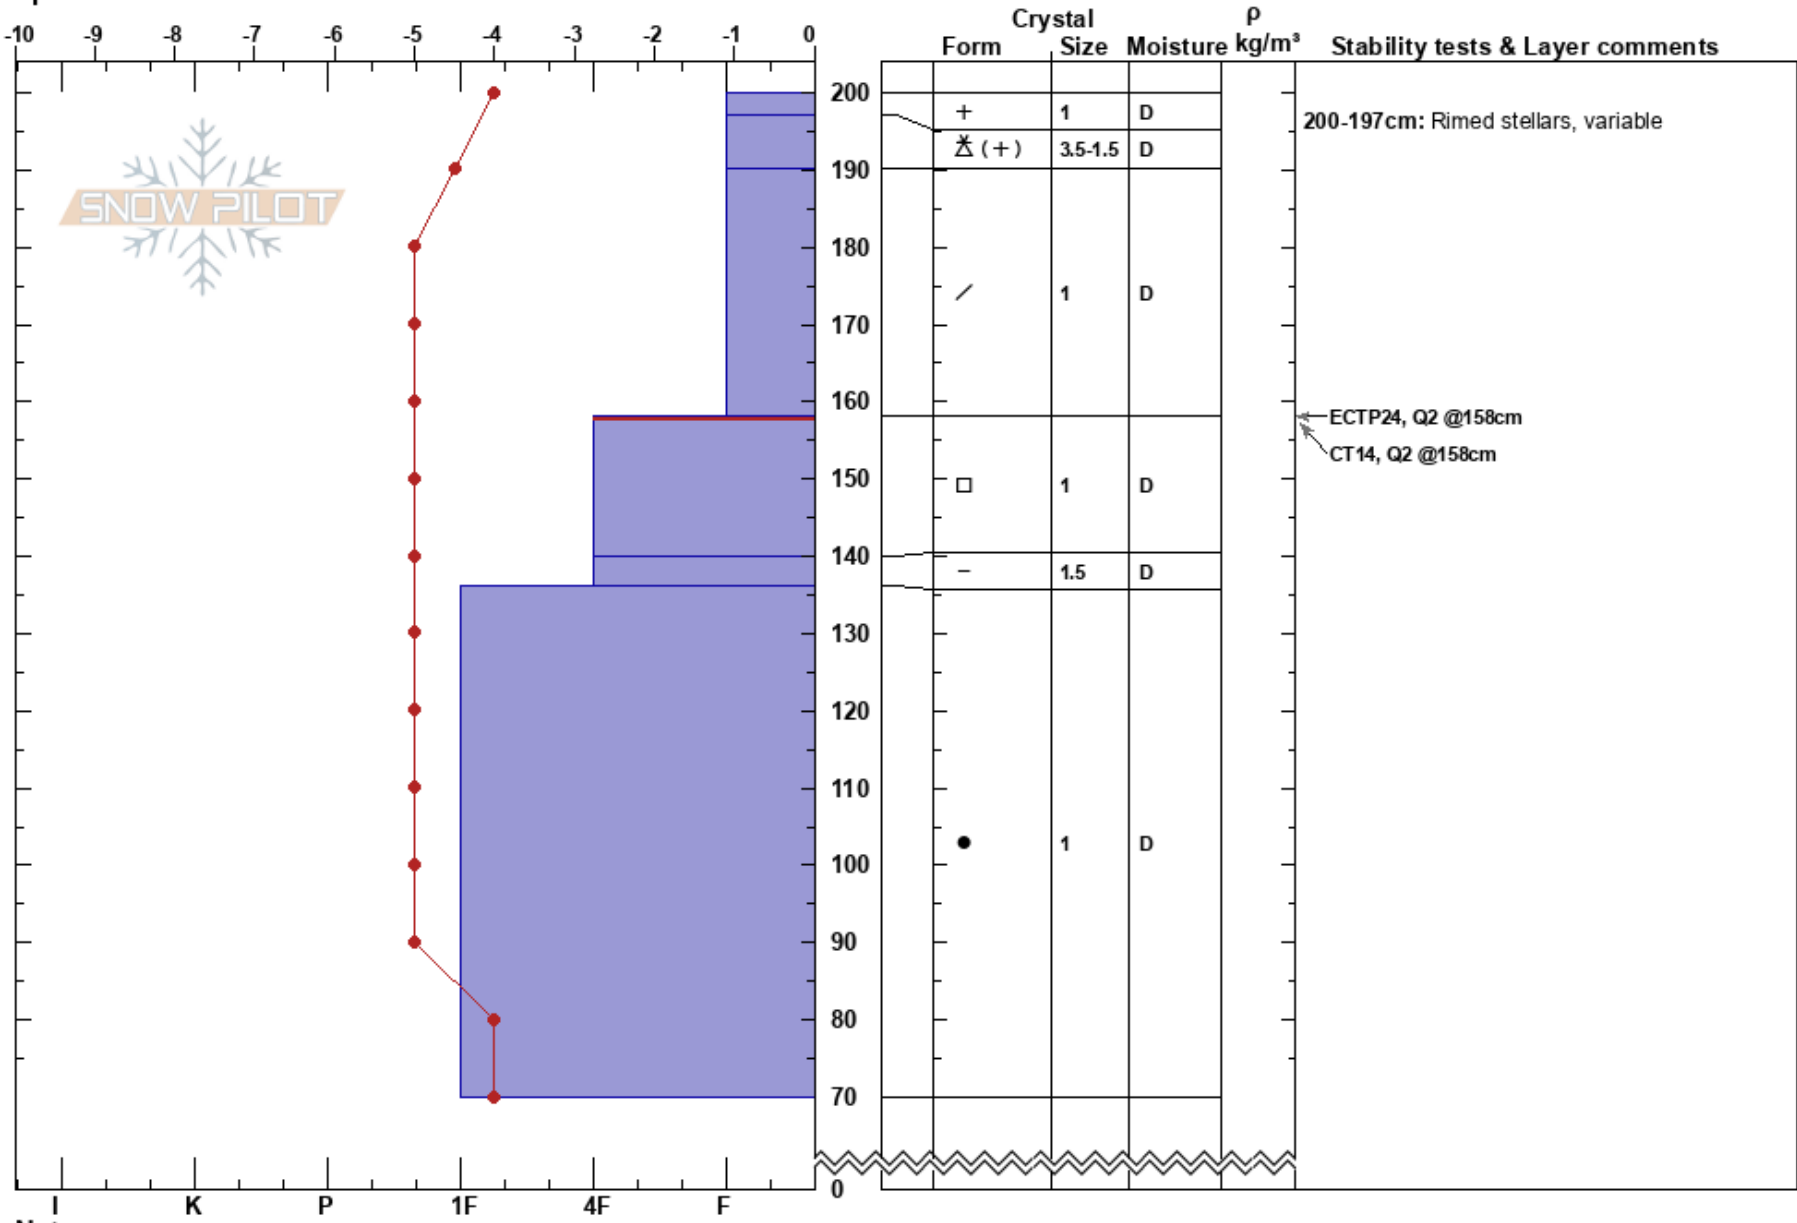

Patsey Trees Meadow
 Central Wasatch
 UT
 Elevation: 2949 m
 Aspect: W
 Specifics:

Christopher Pouch
 01/17/2019 - 1:15pm
 Co-ord: 40.59351N, -111.61209W
 Slope Angle: 17°
 Wind Loading: yes

Stability: Good
 Air Temperature: -4°C
 Sky Cover: OVC
 Precipitation: S2
 Wind: SW Moderate

HS:200
 PF:36
 200-197cm: Rimed stellars, variable
 158-140cm: Problematic layer

Notes: Wind direction variable.