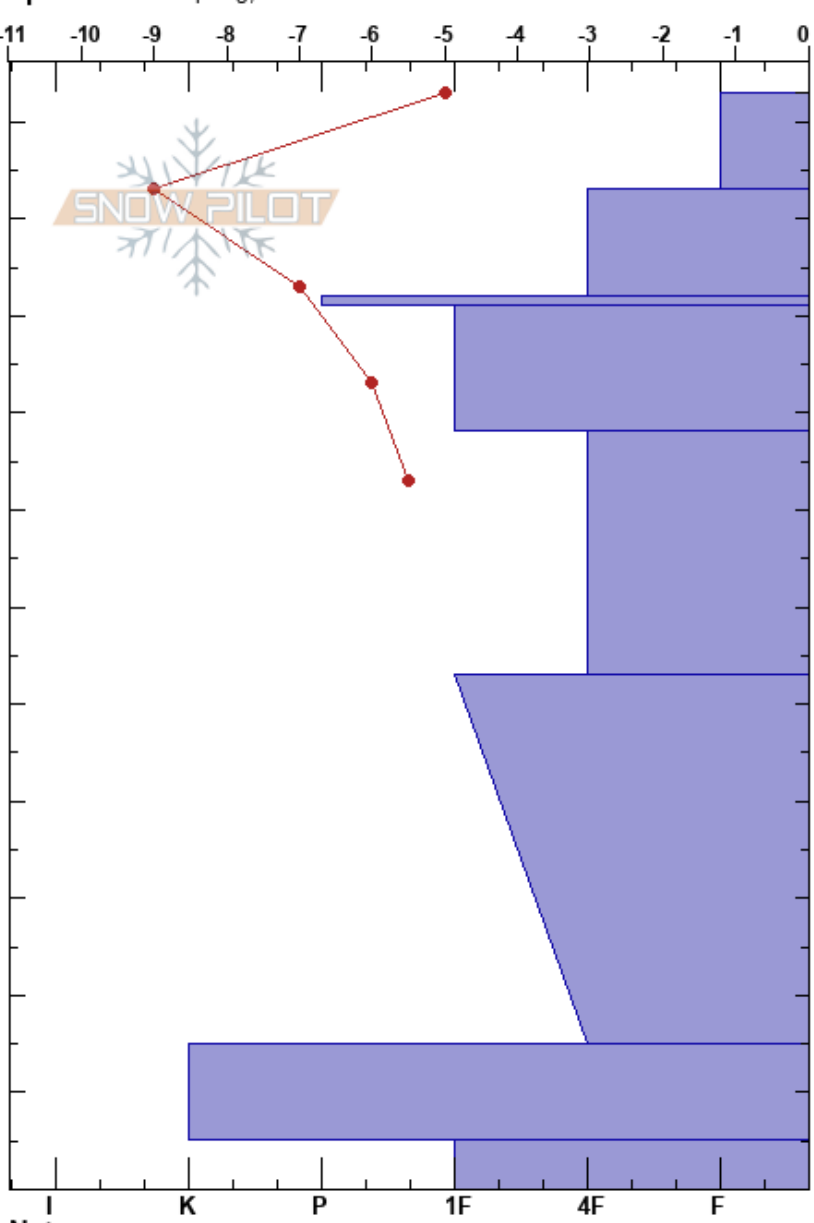

20190117_Monarch Pro1 Angela Hawse
 Sawatch 01/17/2019 - 12:10pm
 CO Co-ord: 13S 382755W 4264016N
 Elevation: 11700 ft Slope Angle: 13°
 Aspect: W Wind Loading: previous
 Specifics: Collapsing, localizer

Stability: HS:113 Layer Notes:
 Air Temperature: -4°C PF:105 53-15cm:Problematic layer
 Sky Cover: BKN
 Precipitation: NO
 Wind: W Moderate

Form	Crystal		ρ kg/m ³	Stability tests & Layer comments
	Size	Moisture		
/	1.5			
□	1.5			
○	1			
□	2.5			
□	3.5			
□	3			
□	4			← CT16, SC @21cm
^				← ECTX