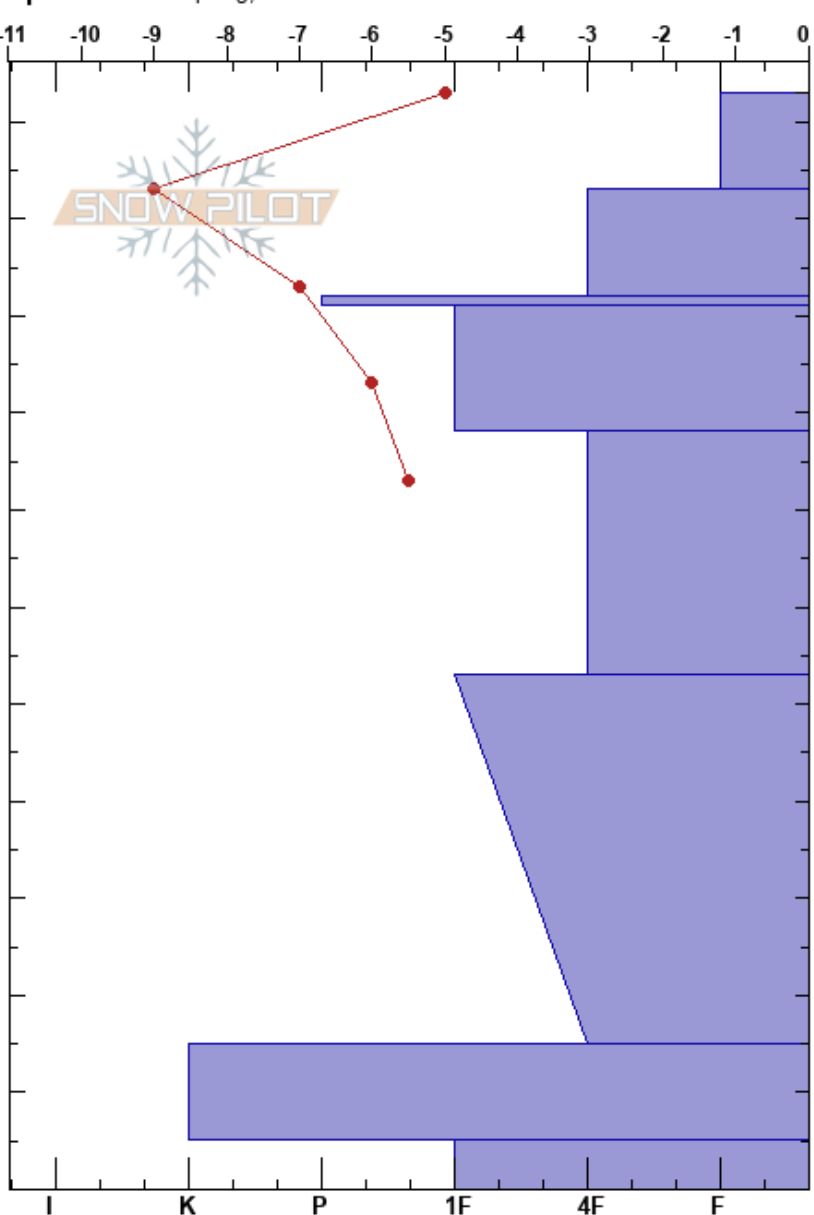

20190117_Monarch Pro1 Angela Hawse
 Sawatch 01/17/2019 - 12:10pm
 CO Co-ord: 13S 382755W 4264016N
 Elevation: 11700 ft Slope Angle: 13°
 Aspect: W Wind Loading: previous
 Specifics: Collapsing, localizer

Stability: HS:113 Layer Notes:
 Air Temperature: -4°C PF:105 53-15cm:Problematic layer
 Sky Cover: BKN
 Precipitation: NO
 Wind: W Moderate

Elevation (m)	Crystal		Moisture	ρ kg/m ³	Stability tests & Layer comments
	Form	Size			
113					
110	/	1.5			
100	□	1.5			
90	○	1			
80	□	2.5			
70					
60					
50					
40					
30	□	3			
20					← CT16, SC @21cm
10	□	4			
0	^				← ECTX