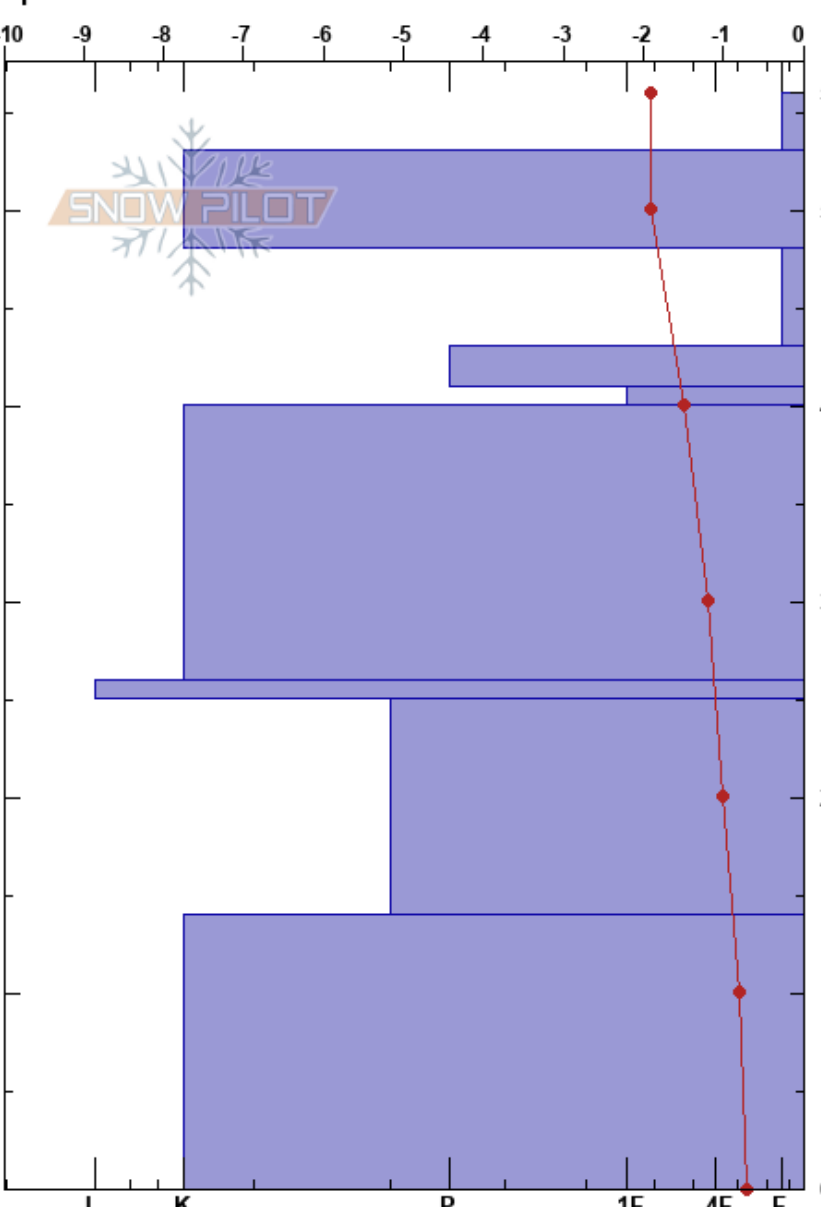

Steinskarfjellet low
 Kvaløya
 Norway
 Elevation: 233 m
 Aspect: 340°
 Specifics:

Paul Velsand
 18/01/2017 - 12:00
 Co-ord: 33W 639468E 7732280N
 Slope Angle: 10°
 Wind Loading: yes

Stability: **HS:56** **Layer Notes:**
 Air Temperature: -1.5°C **PF:18** 41-40cm:Problematic layer
 Sky Cover: OVC
 Precipitation: S2
 Wind: S Light Breeze

Form	Crystal		Moisture	ρ kg/m ³	Stability tests & Layer comments
	Size				
+	1		D	60	
⊙⊙	1		D	290	
□	0.5		D		
⊙⊙	1		D		
□	1		D		←ECTN15 @41cm
⊙⊙	2		D	290	
=			D		
.	0.3		D	360	
⊙⊙	1		D	340	

Notes: