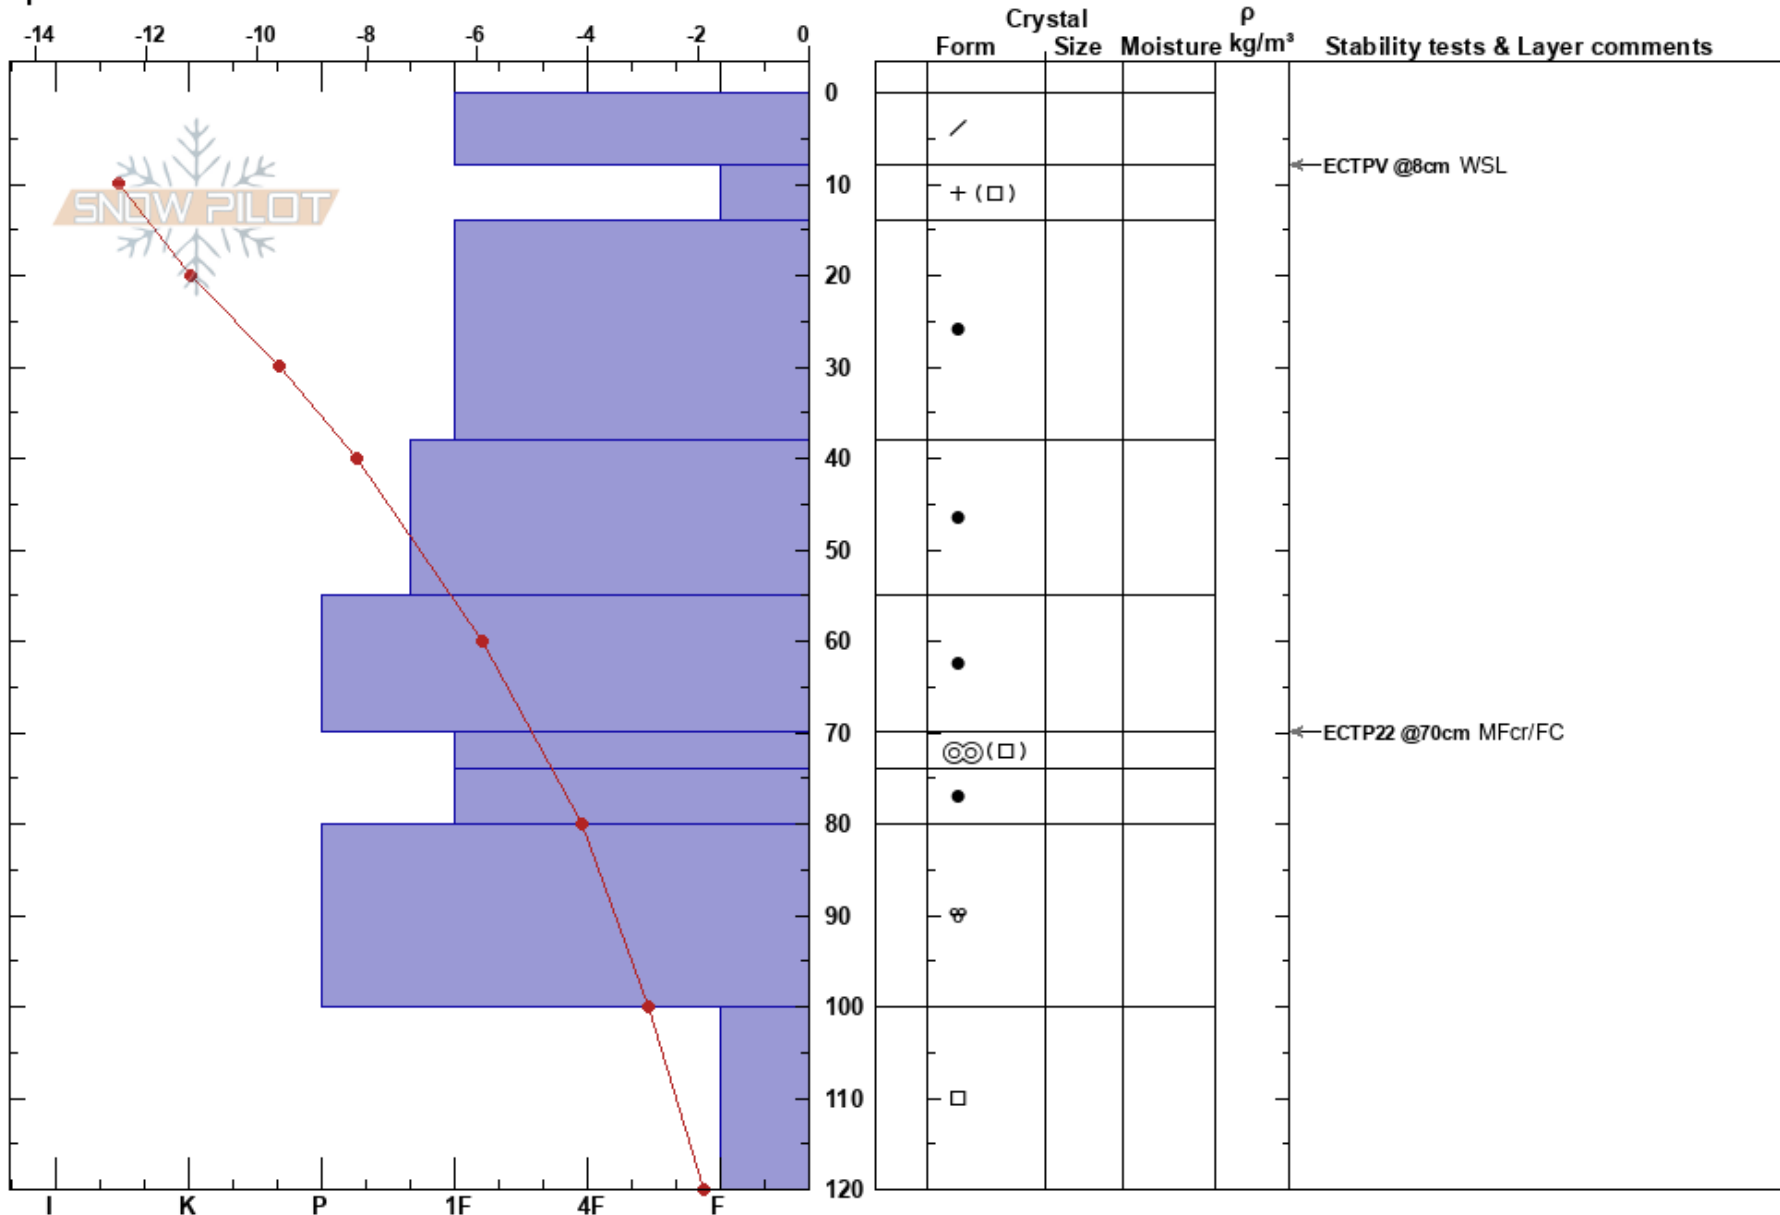

Dauna-convexTL/Alp
 Dauna
 Sweden
 Elevation: 810 m
 Aspect: NE
 Specifics:

Tyler Curtis
 17/01/2019 - 11:30
 Co-ord: 65.28119N, 15.25582E
 Slope Angle: 27°
 Wind Loading:

Stability:
 Air Temperature: -12.5°C PF:15
 Sky Cover: FEW
 Precipitation: NO
 Wind: NW Light Breeze

Layer Notes:

Notes: