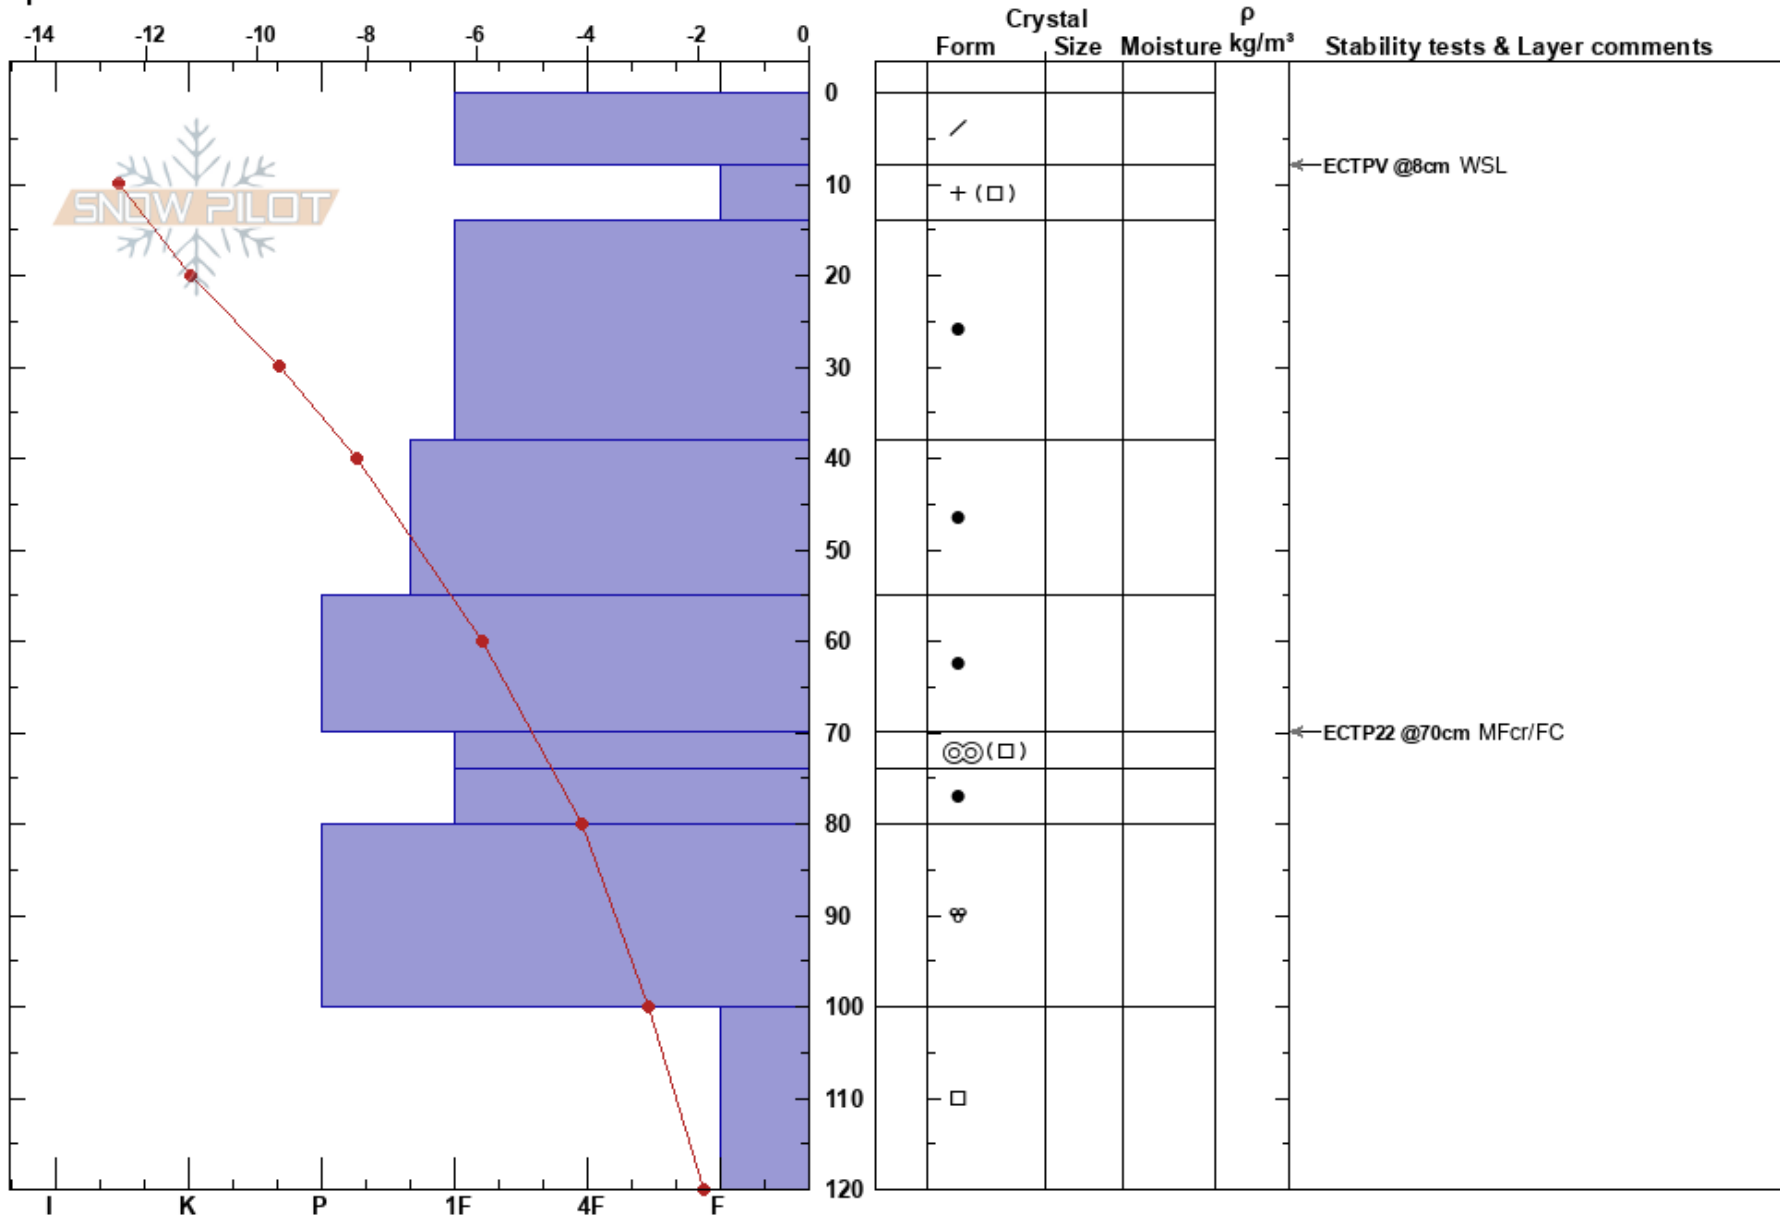

Dauna-convexTL/Alp  
 Dauna  
 Sweden  
 Elevation: 810 m  
 Aspect: NE  
 Specifics:

Tyler Curtis  
 17/01/2019 - 11:30  
 Co-ord: 65.28119N, 15.25582E  
 Slope Angle: 27°  
 Wind Loading:

Stability:  
 Air Temperature: -12.5°C PF:15  
 Sky Cover: FEW  
 Precipitation: NO  
 Wind: NW Light Breeze

Layer Notes:

Notes: