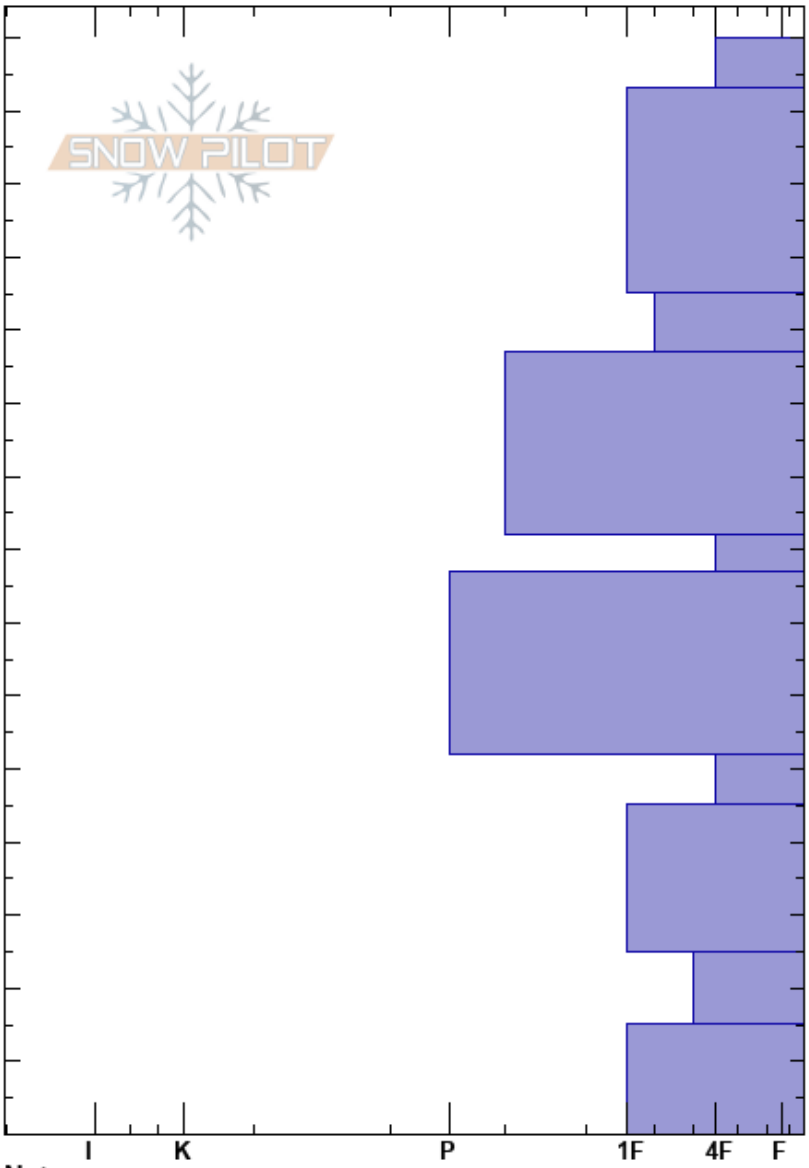

Parkview 2
 Rabbit Ears Range
 CO
 Elevation: 11000 ft
 Aspect: 10°
 Specifics:

Jason Konigsberg
 01/17/2019 - 1:00pm
 Co-ord: 40.34243N, -106.12226W
 Slope Angle:
 Wind Loading:

Stability:
 Air Temperature:
 Sky Cover:
 Precipitation:
 Wind:
 HS:150
 Layer Notes:

Crystal Form Crystal Size Moisture ρ kg/m³ Stability tests & Layer comments

Height (cm)	Crystal Form	Crystal Size	Moisture	ρ kg/m ³	Stability tests & Layer comments
0 - 10	^				
10 - 15	^				
15 - 20	^	4			
20 - 30	^				
30 - 40	^				
40 - 50	□ (^)	2			
50 - 55	□				
55 - 80					
80 - 85	□				
85 - 110					
110 - 115	□				← ECTN17 @108cm
115 - 140					
140 - 150	/				