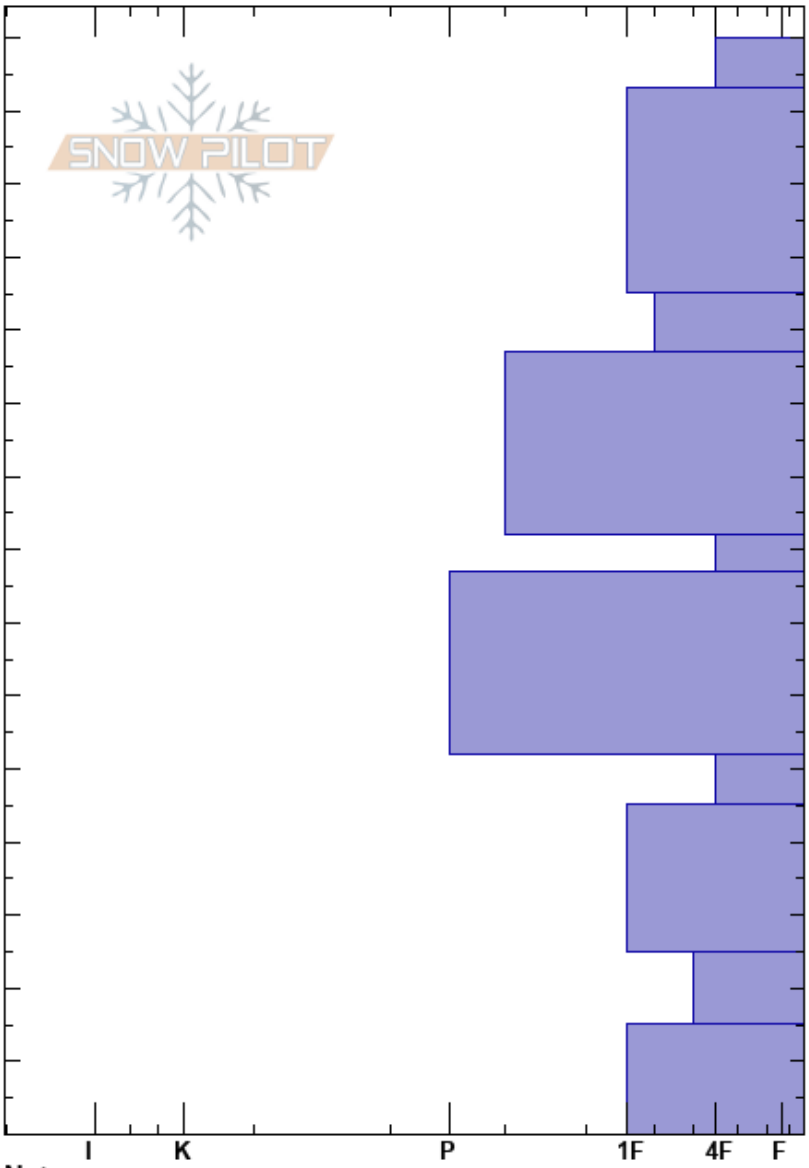

Parkview 2
 Rabbit Ears Range
 CO
 Elevation: 11000 ft
 Aspect: 10°
 Specifics:

Jason Konigsberg
 01/17/2019 - 1:00pm
 Co-ord: 40.34243N, -106.12226W
 Slope Angle:
 Wind Loading:

Stability:
 Air Temperature:
 Sky Cover:
 Precipitation:
 Wind:

HS:150 Layer Notes:

Crystal Form	Crystal Size	Moisture	ρ kg/m ³	Stability tests & Layer comments
/				
□				←ECTN17 @108cm
□				
□ (^)	2			
^				
^	4			
^				

Notes: