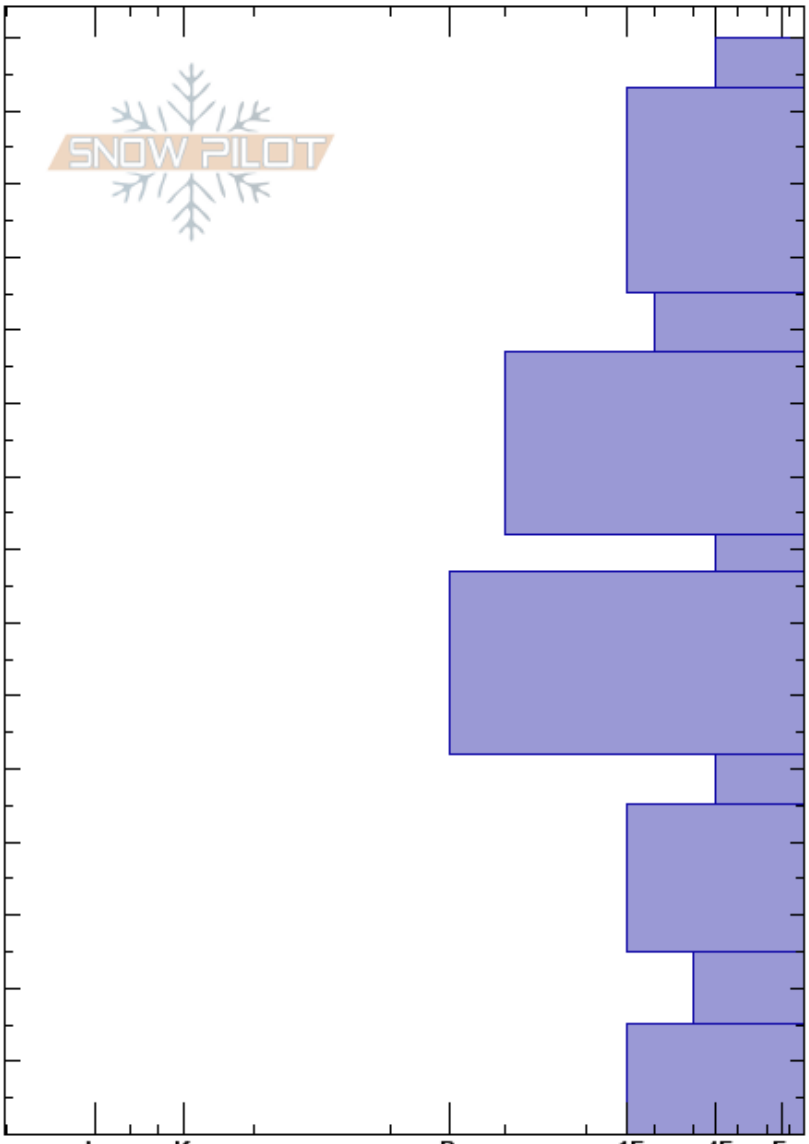

Parkview 2
 Rabbit Ears Range
 CO
 Elevation: 11000 ft
 Aspect: 10°
 Specifics:

Jason Konigsberg
 01/17/2019 - 1:00pm
 Co-ord: 40.34243N, -106.12226W
 Slope Angle:
 Wind Loading:

Stability:
 Air Temperature:
 Sky Cover:
 Precipitation:
 Wind:

HS:150

Layer Notes:

Height (cm)	Crystal		ρ kg/m ³	Stability tests & Layer comments
	Form	Size		
150				
140	/			
130				
120				
110	□			← ECTN17 @108cm
100				
90				
80	□			
70				
60				
50	□ (^)	2		
40	^			
30				
20	^	4		
10	^			
0				