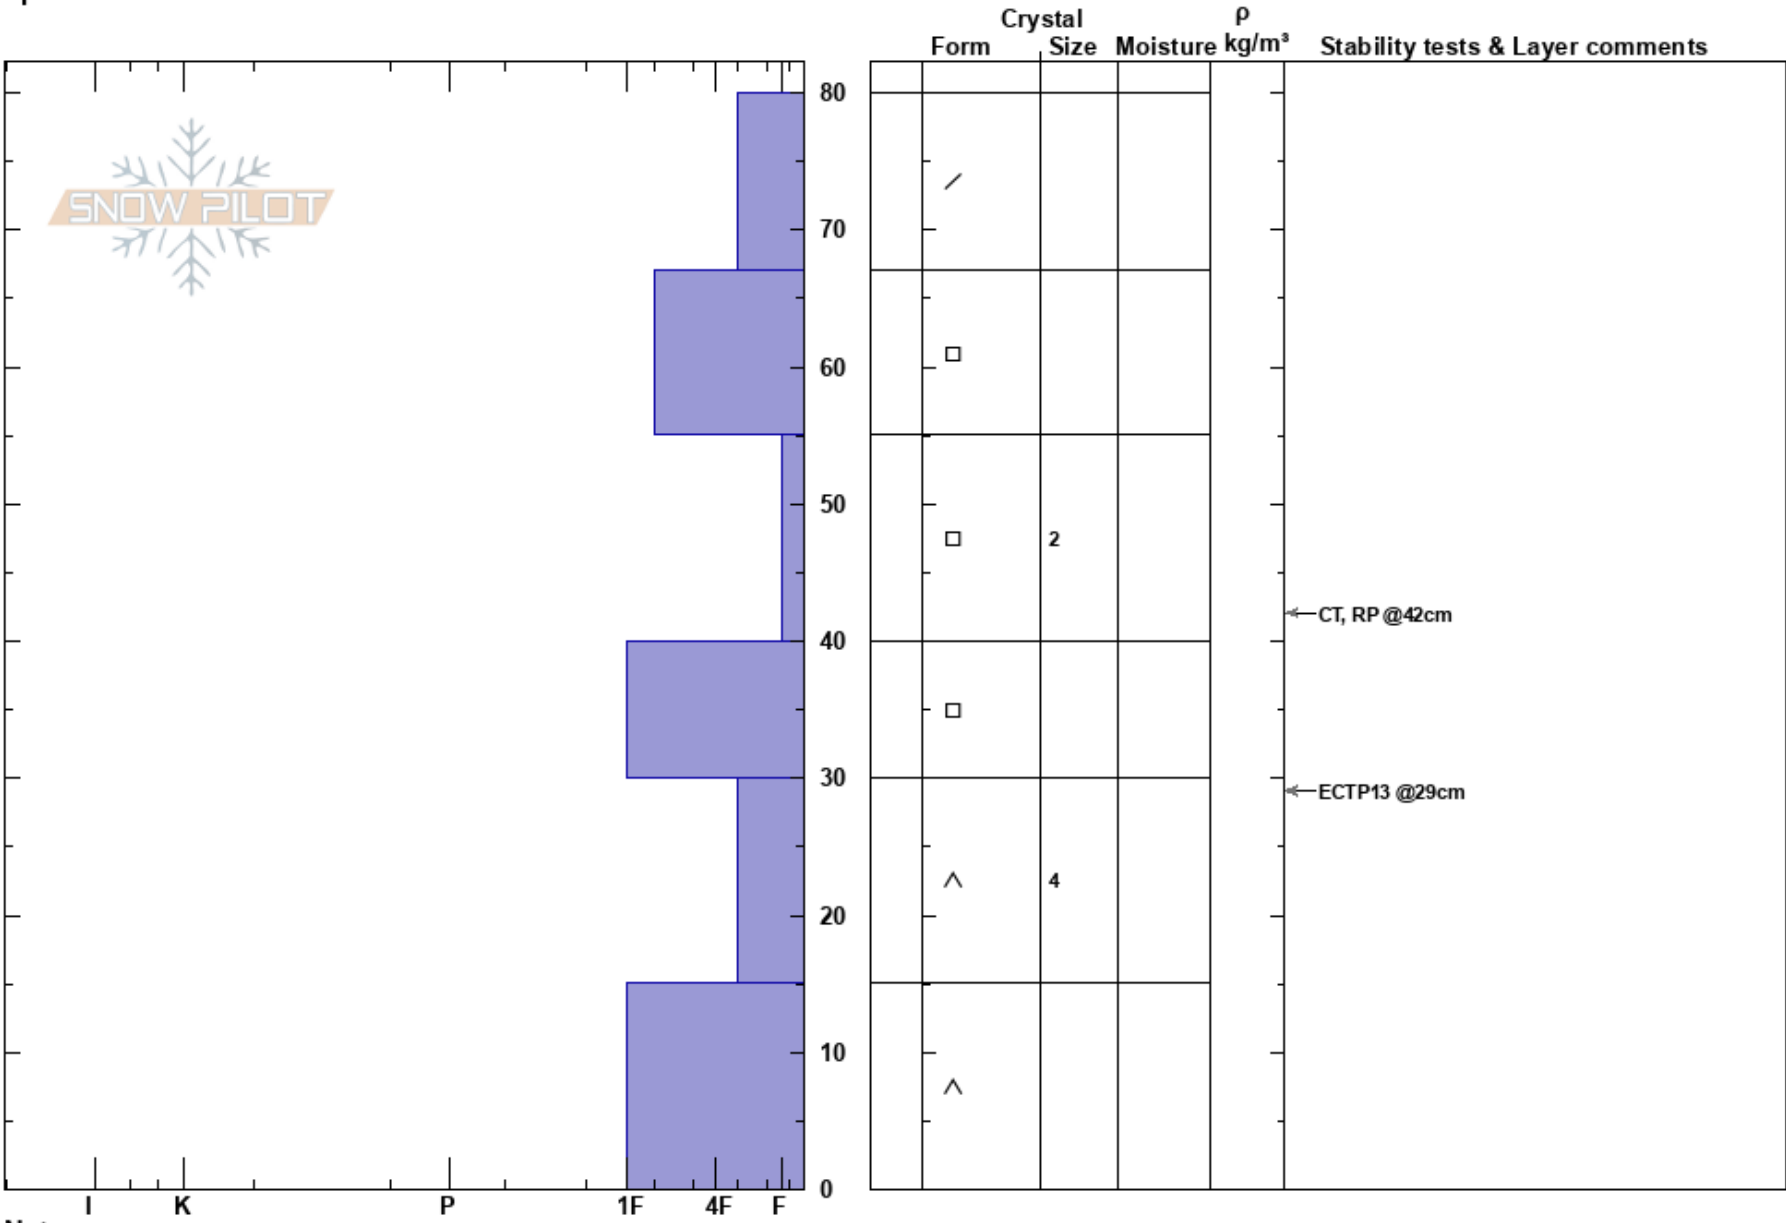

Parkview 1
 Rabbit Ears Range
 CO
Elevation: 10800 ft
Aspect: 315°
Specifics:

Jason Konigsberg
 01/17/2019 - 10:30am
Co-ord: 40.34324N, -106.12131W
Slope Angle:
Wind Loading:

Stability: **HS:80** **Layer Notes:**
Air Temperature:
Sky Cover:
Precipitation:
Wind: