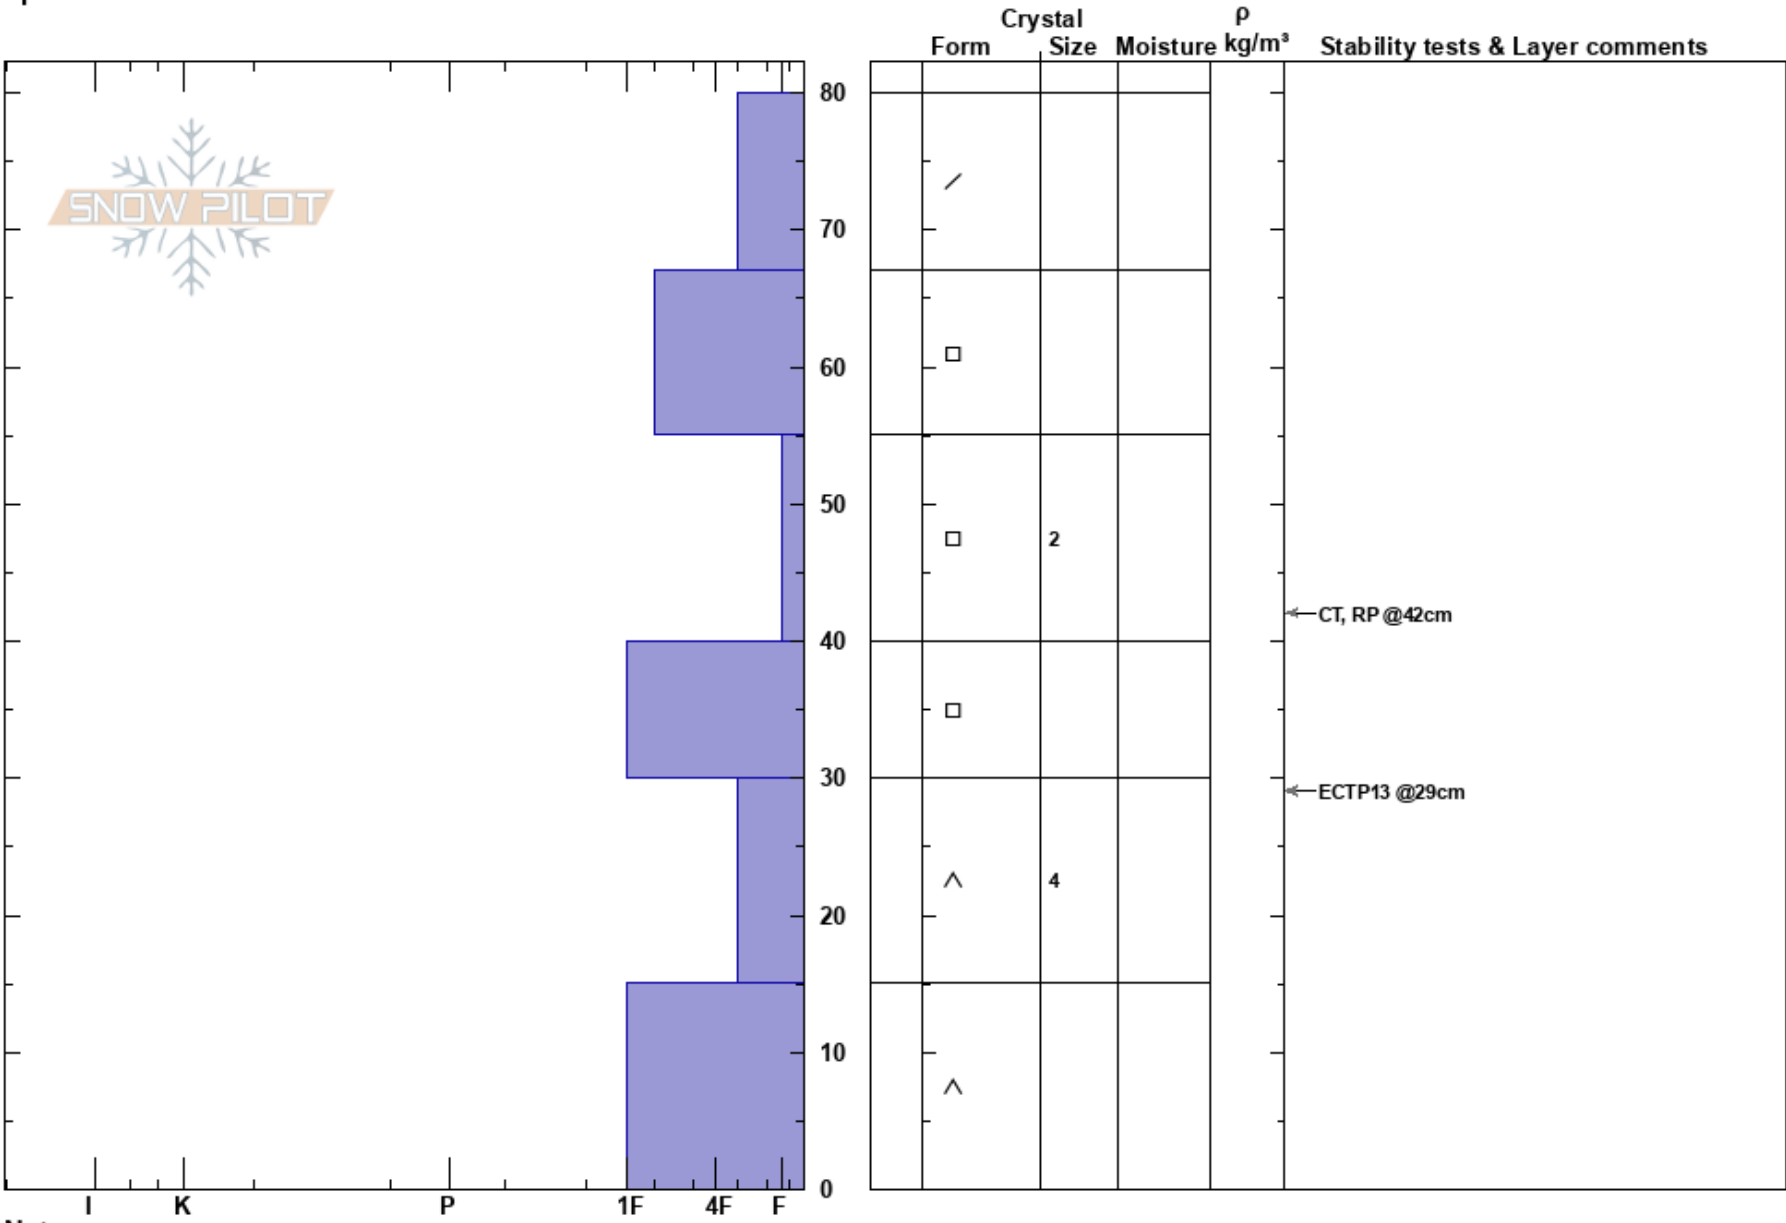

Parkview 1  
 Rabbit Ears Range  
 CO  
**Elevation:** 10800 ft  
**Aspect:** 315°  
**Specifics:**

Jason Konigsberg  
 01/17/2019 - 10:30am  
**Co-ord:** 40.34324N, -106.12131W  
**Slope Angle:**  
**Wind Loading:**

**Stability:** **HS:80** **Layer Notes:**  
**Air Temperature:**  
**Sky Cover:**  
**Precipitation:**  
**Wind:**

**Notes:**