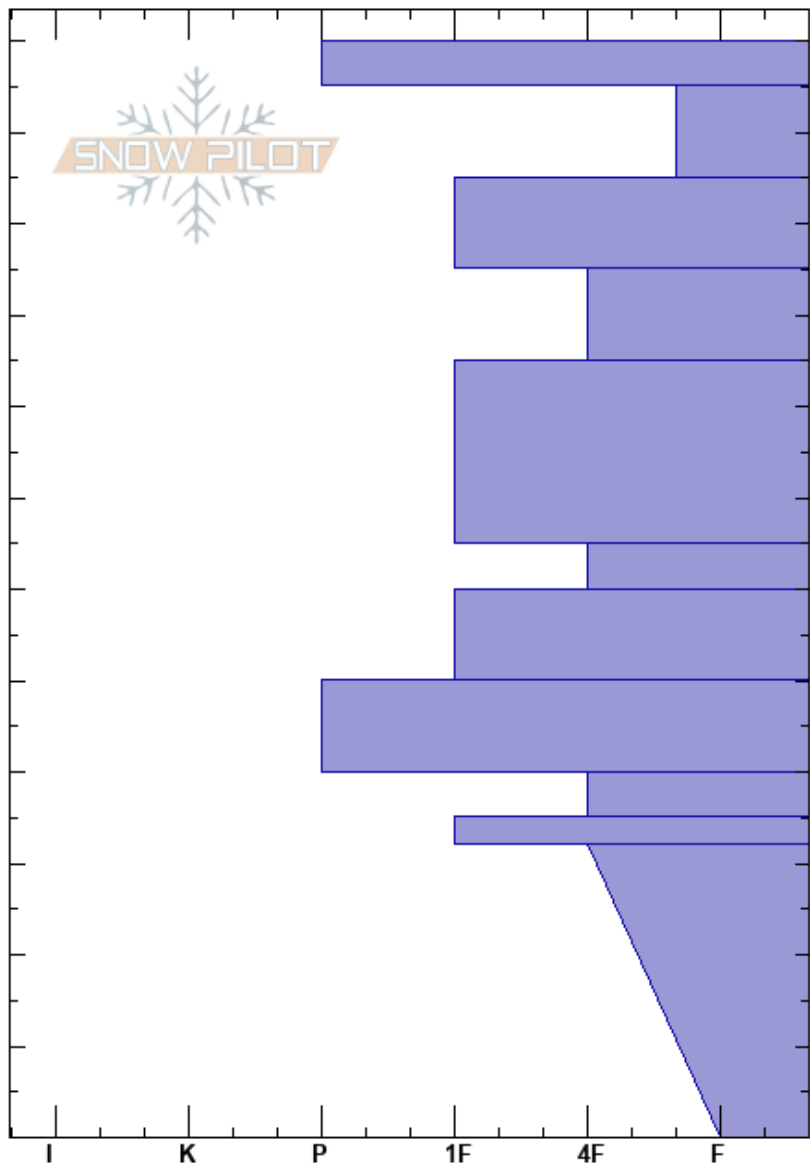

Rae Wallace  
 Talkeetna Mountains  
 AK  
 Elevation: 4300 ft  
 Aspect: 225°  
 Specifics:

Jed Workman  
 01/16/2019 - 2:00pm  
 Co-ord: 61.78748N, -149.24479W  
 Slope Angle: 40°  
 Wind Loading: previous

Stability: **HS:120**  
 Air Temperature: 0.6°C **PS: 15** 32-0cm: Problematic layer  
 Sky Cover: BKN  
 Precipitation: NO  
 Wind: Calm

Crystal Form	Crystal Size	Moisture	$\rho$ kg/m <sup>3</sup>	Stability tests & Layer comments
•				
•				
				← ECTN4 @95cm
				← ECTN29 @65cm
□	1.5			← PST84/100 (End) @65cm
				← PST76/100 (End) @32cm
□	2-3			