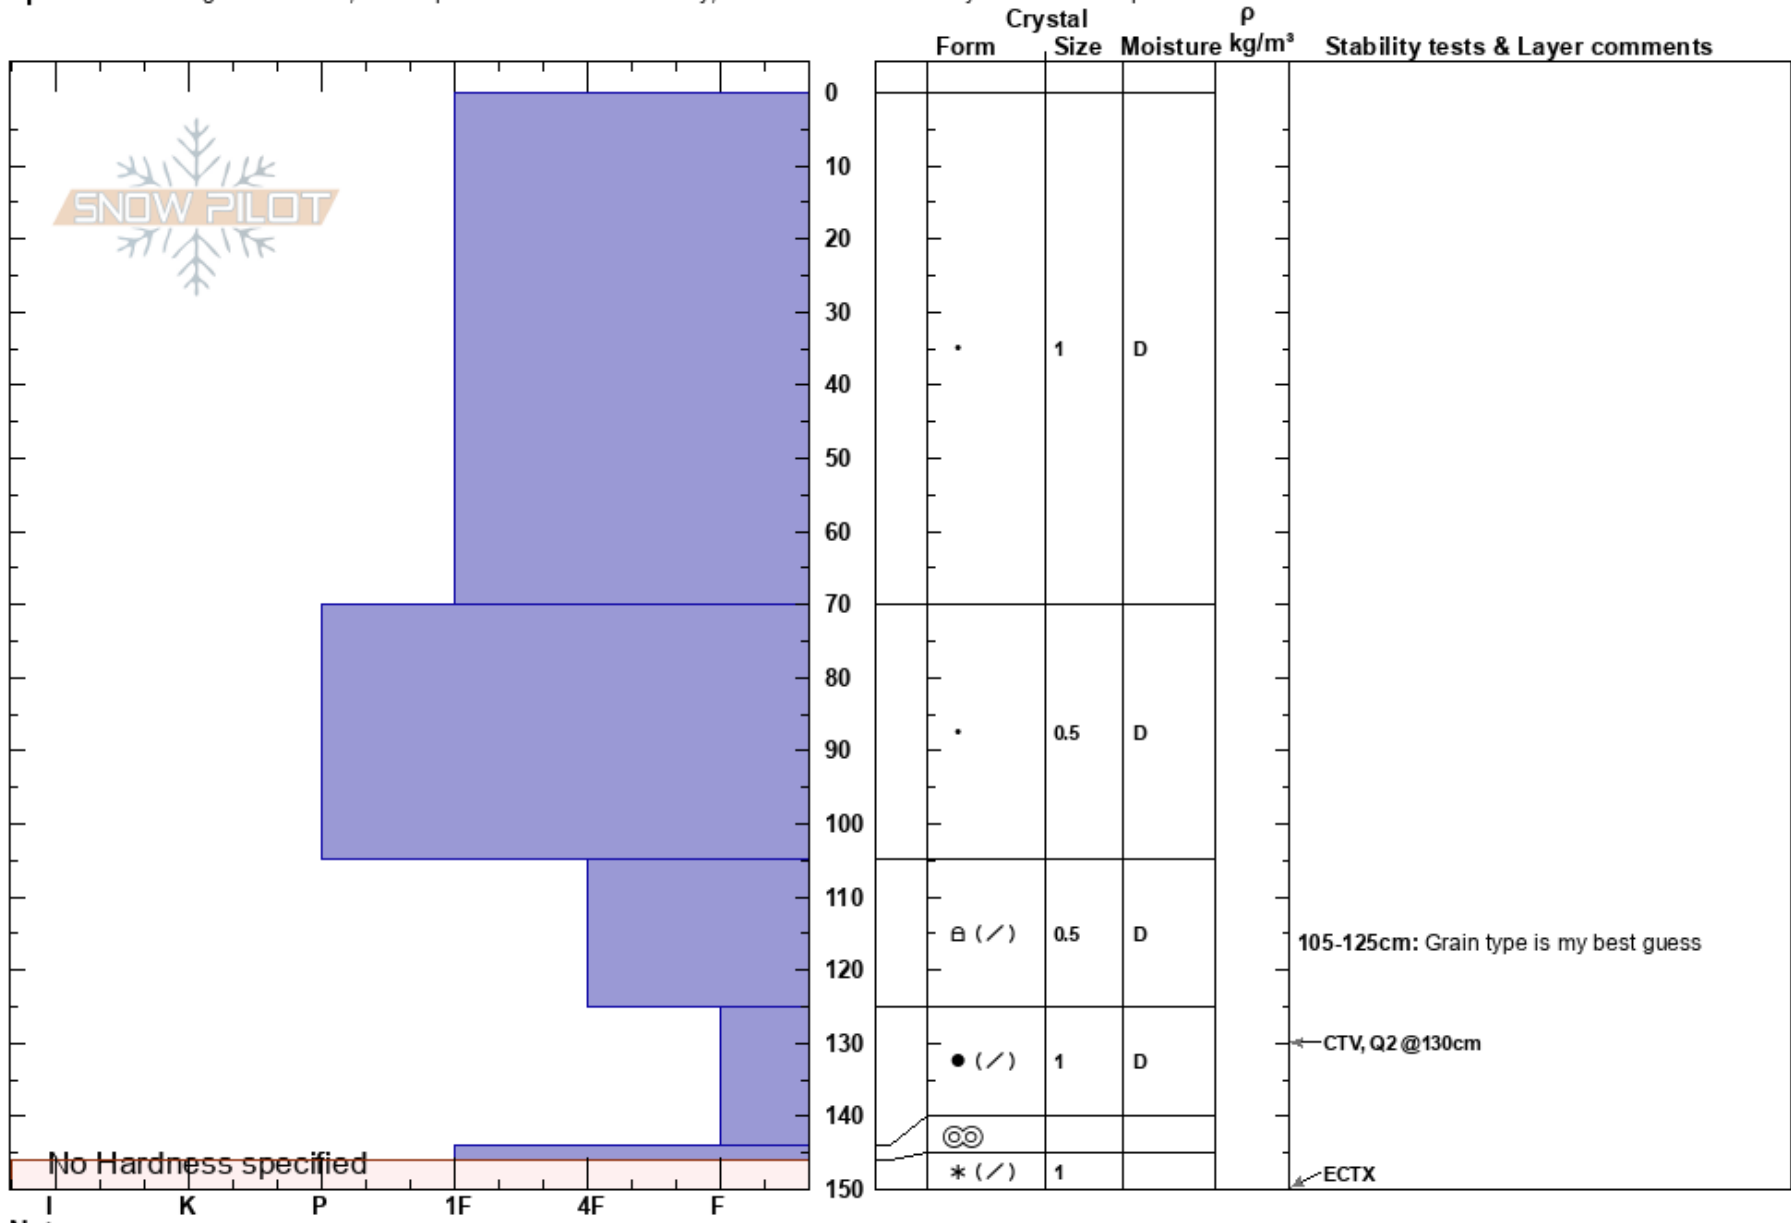

Marion Lake snow pit
 Flathead Range
 MT
 Elevation: 6200 ft
 Aspect: 50°

Tyler Johnson
 01/16/2019 - 1:00pm
 Co-ord: 12U 300848W 5348520N
 Slope Angle: 30°
 Wind Loading:

Stability:
 Air Temperature: 2°C
 Sky Cover: BKN
 Precipitation: NO
 Wind: S Calm

HS:150
 PF:40
 105-125cm: Grain type is my best guess

Specifics: Pit dug in a Ski Area; Pit is representative of backcountry; Recent avalanche activity on different slopes

Notes: I said 150cm for snow depth so the profile would say 150. In truth the ACTUAL snow depth was 225cm, but I only dug to 150cm....just FYI