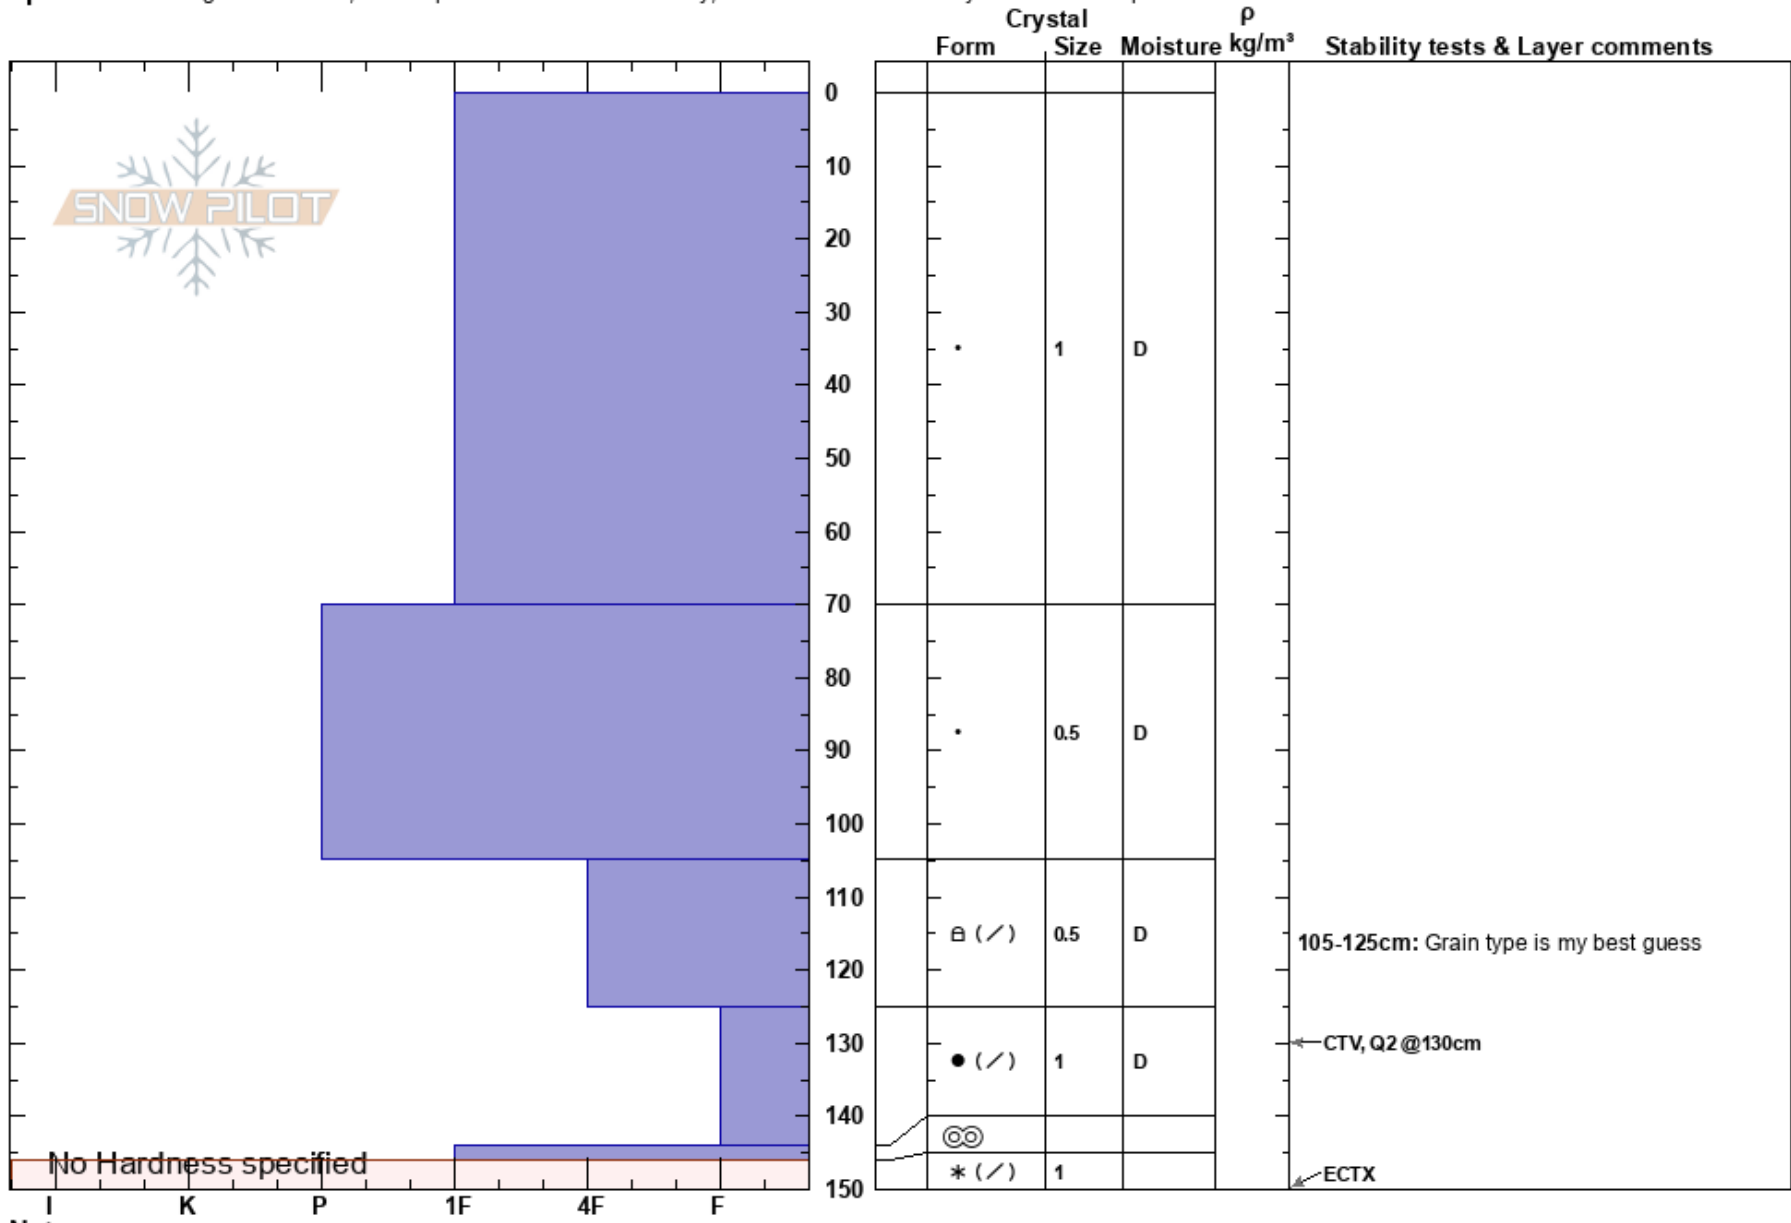

Marion Lake snow pit  
 Flathead Range  
 MT  
 Elevation: 6200 ft  
 Aspect: 50°

Tyler Johnson  
 01/16/2019 - 1:00pm  
 Co-ord: 12U 300848W 5348520N  
 Slope Angle: 30°  
 Wind Loading:

Stability:  
 Air Temperature: 2°C  
 Sky Cover: BKN  
 Precipitation: NO  
 Wind: S Calm

HS:150  
 PF:40  
 105-125cm: Grain type is my best guess

Specifics: Pit dug in a Ski Area; Pit is representative of backcountry; Recent avalanche activity on different slopes

Notes: I said 150cm for snow depth so the profile would say 150. In truth the ACTUAL snow depth was 225cm, but I only dug to 150cm....just FYI