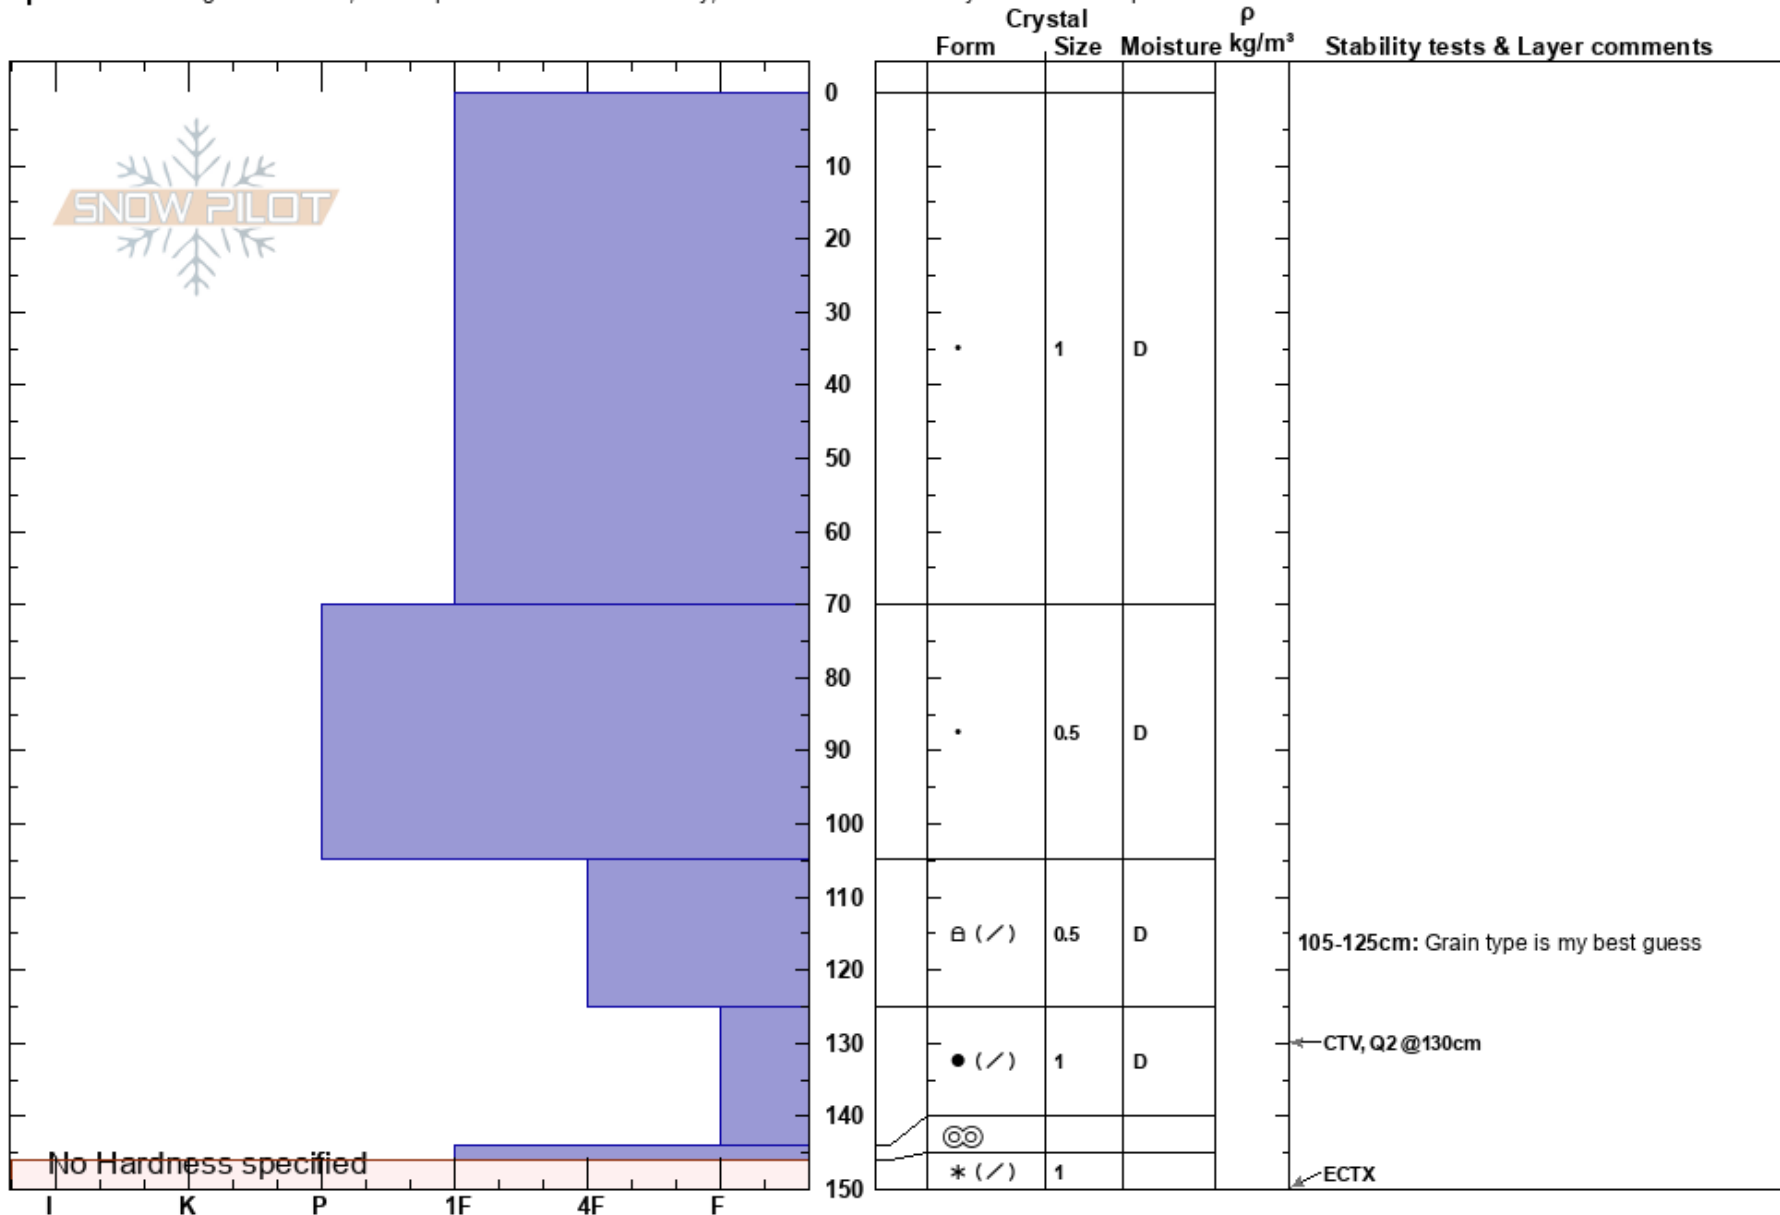

Marion Lake snow pit
 Flathead Range
 MT
 Elevation: 6200 ft
 Aspect: 50°

Tyler Johnson
 01/16/2019 - 1:00pm
 Co-ord: 12U 300848W 5348520N
 Slope Angle: 30°
 Wind Loading:

Stability:
 Air Temperature: 2°C
 Sky Cover: BKN
 Precipitation: NO
 Wind: S Calm

HS:150
 PF:40
 105-125cm: Grain type is my best guess

Specifics: Pit dug in a Ski Area; Pit is representative of backcountry; Recent avalanche activity on different slopes

Notes: I said 150cm for snow depth so the profile would say 150. In truth the ACTUAL snow depth was 225cm, but I only dug to 150cm....just FYI