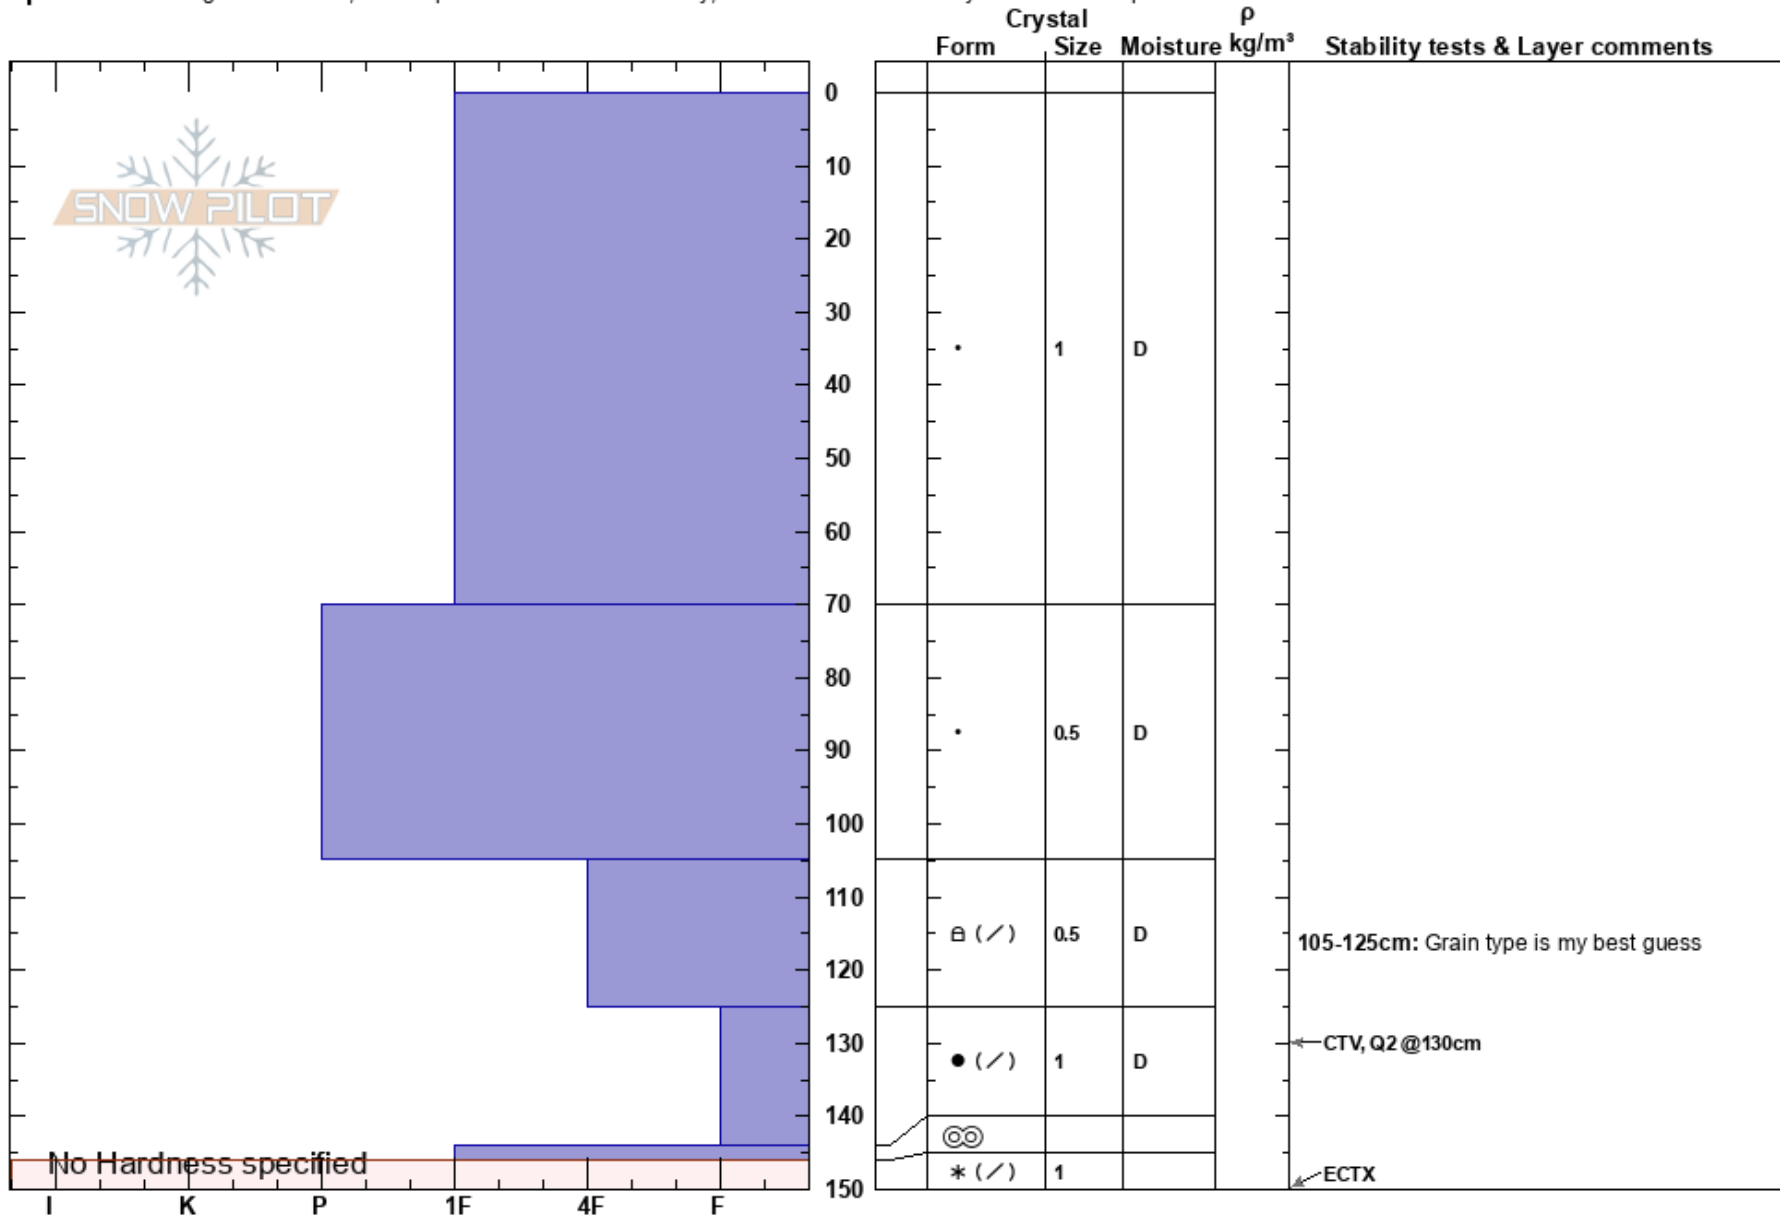

Marion Lake snow pit  
 Flathead Range  
 MT  
 Elevation: 6200 ft  
 Aspect: 50°

Tyler Johnson  
 01/16/2019 - 1:00pm  
 Co-ord: 12U 300848W 5348520N  
 Slope Angle: 30°  
 Wind Loading:

Stability:  
 Air Temperature: 2°C  
 Sky Cover: BKN  
 Precipitation: NO  
 Wind: S Calm

HS:150  
 PF:40  
 105-125cm: Grain type is my best guess

Specifics: Pit dug in a Ski Area; Pit is representative of backcountry; Recent avalanche activity on different slopes

Notes: I said 150cm for snow depth so the profile would say 150. In truth the ACTUAL snow depth was 225cm, but I only dug to 150cm....just FYI