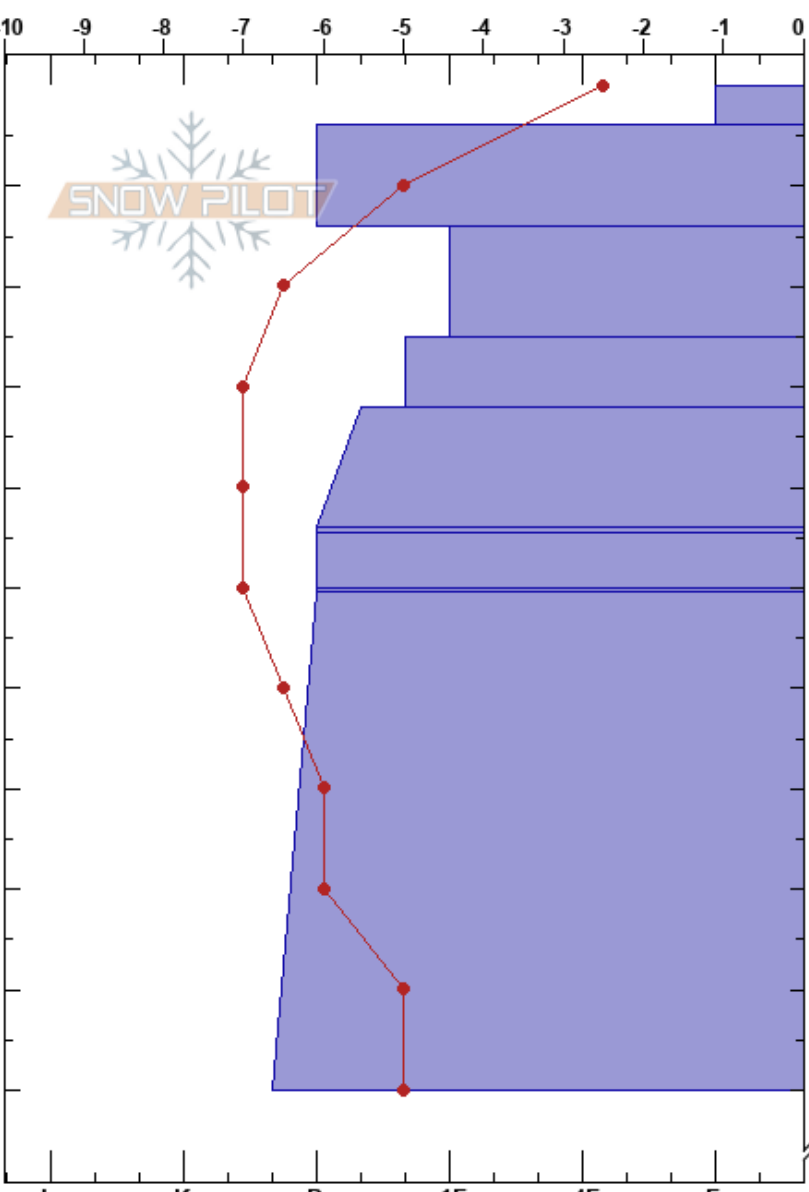

Soda Peak
 Todd Lake area
 OR
 Elevation: 6975 ft
 Aspect: N
 Specifics:

Aaron Hartz
 01/16/2019 - 1:30pm
 Co-ord: 10T 603790W 4876431N
 Slope Angle: 27°
 Wind Loading:

Stability:
 Air Temperature: -2.5°C PF:40
 Sky Cover: OVC
 Precipitation: S-1
 Wind: SE Light Breeze

Layer Notes:

Form	Crystal		ρ kg/m ³	Stability tests & Layer comments
	Size	Moisture		
+	2-1			
/	0.5			← CT, RP @14cm (x2)
/	1-0.5			← CT, RP @25cm (x2)
/ (•)	1-0.5			← CT, RP @32cm
•	0.5			
⊙				
•	0.5			
⊙				
•	0.5			