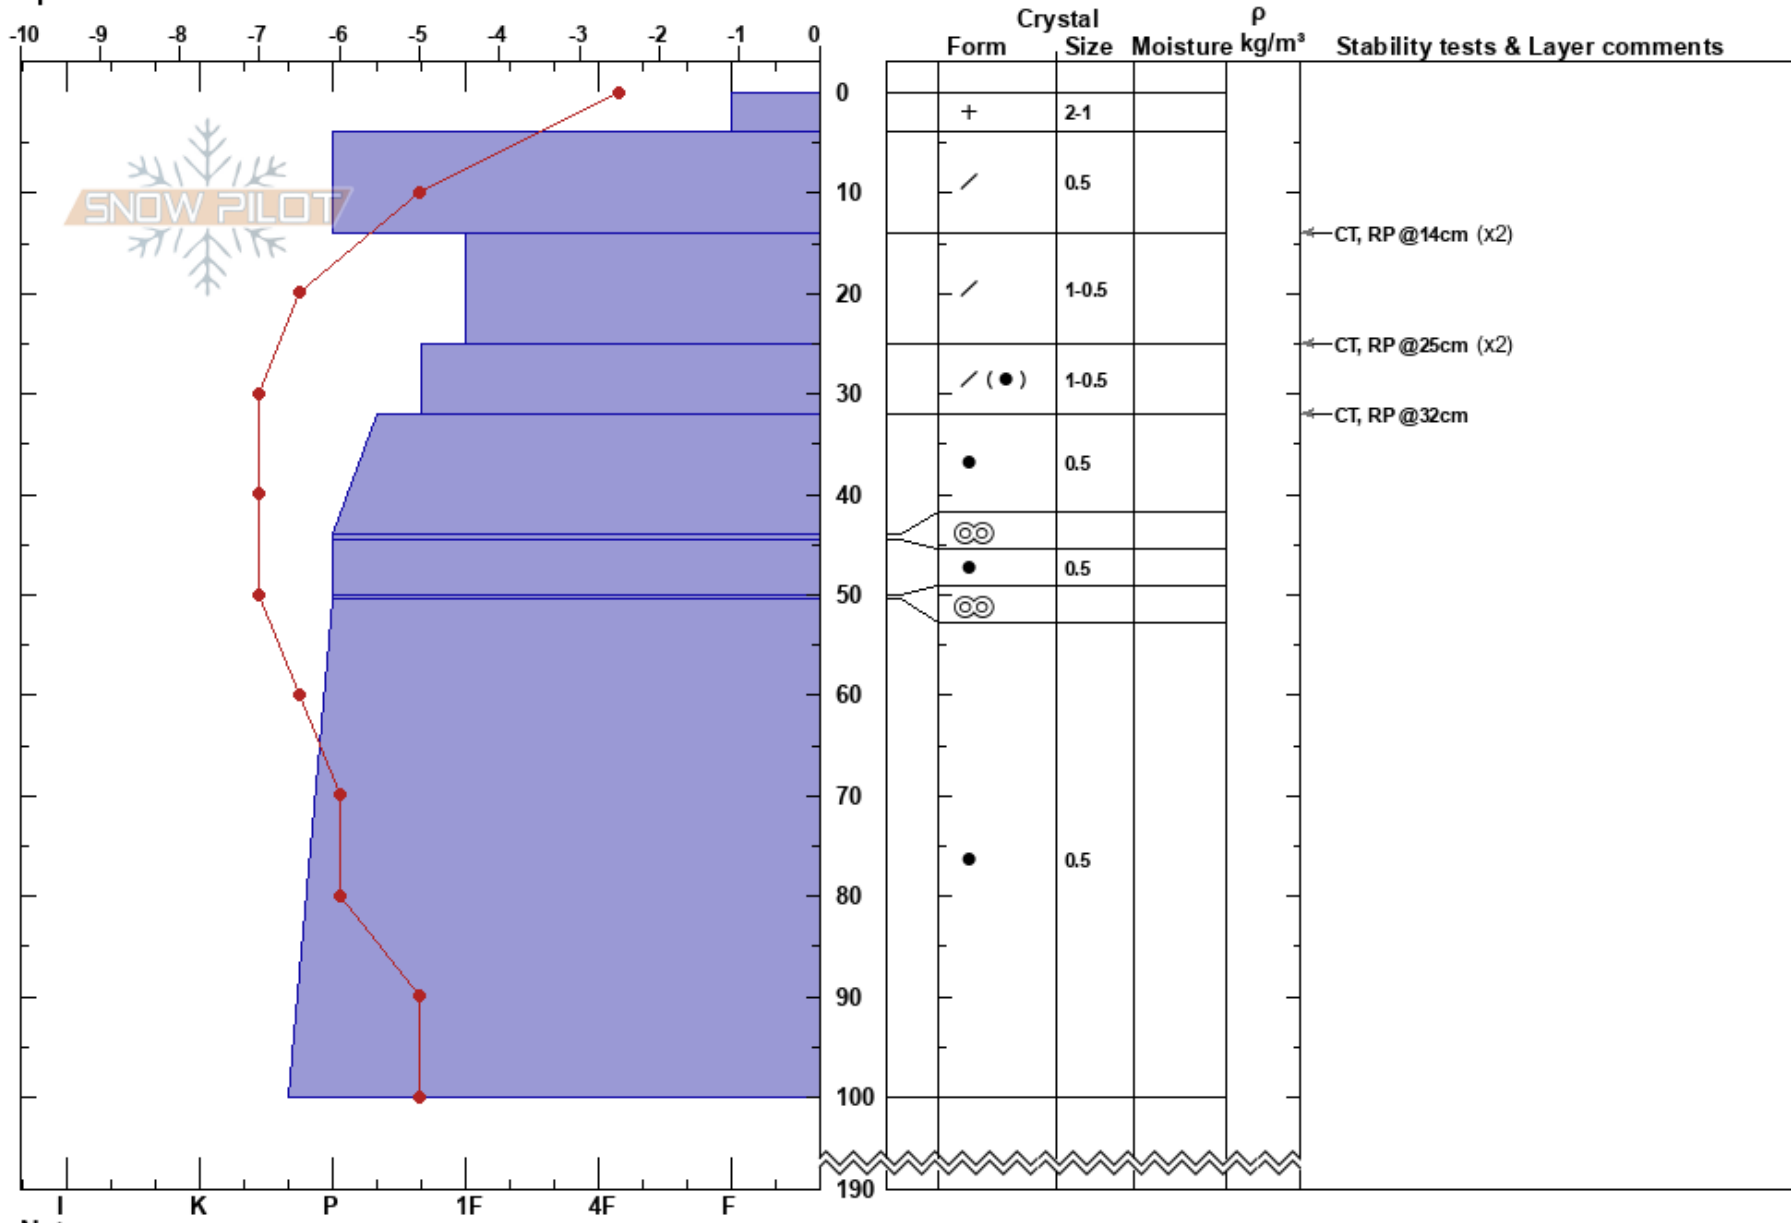

Soda Peak  
 Todd Lake area  
 OR  
 Elevation: 6975 ft  
 Aspect: N  
 Specifics:

Aaron Hartz  
 01/16/2019 - 1:30pm  
 Co-ord: 10T 603790W 4876431N  
 Slope Angle: 27°  
 Wind Loading:

Stability:  
 Air Temperature: -2.5°C PF:40  
 Sky Cover: OVC  
 Precipitation: S-1  
 Wind: SE Light Breeze

HS:190  
 Layer Notes:

Notes: