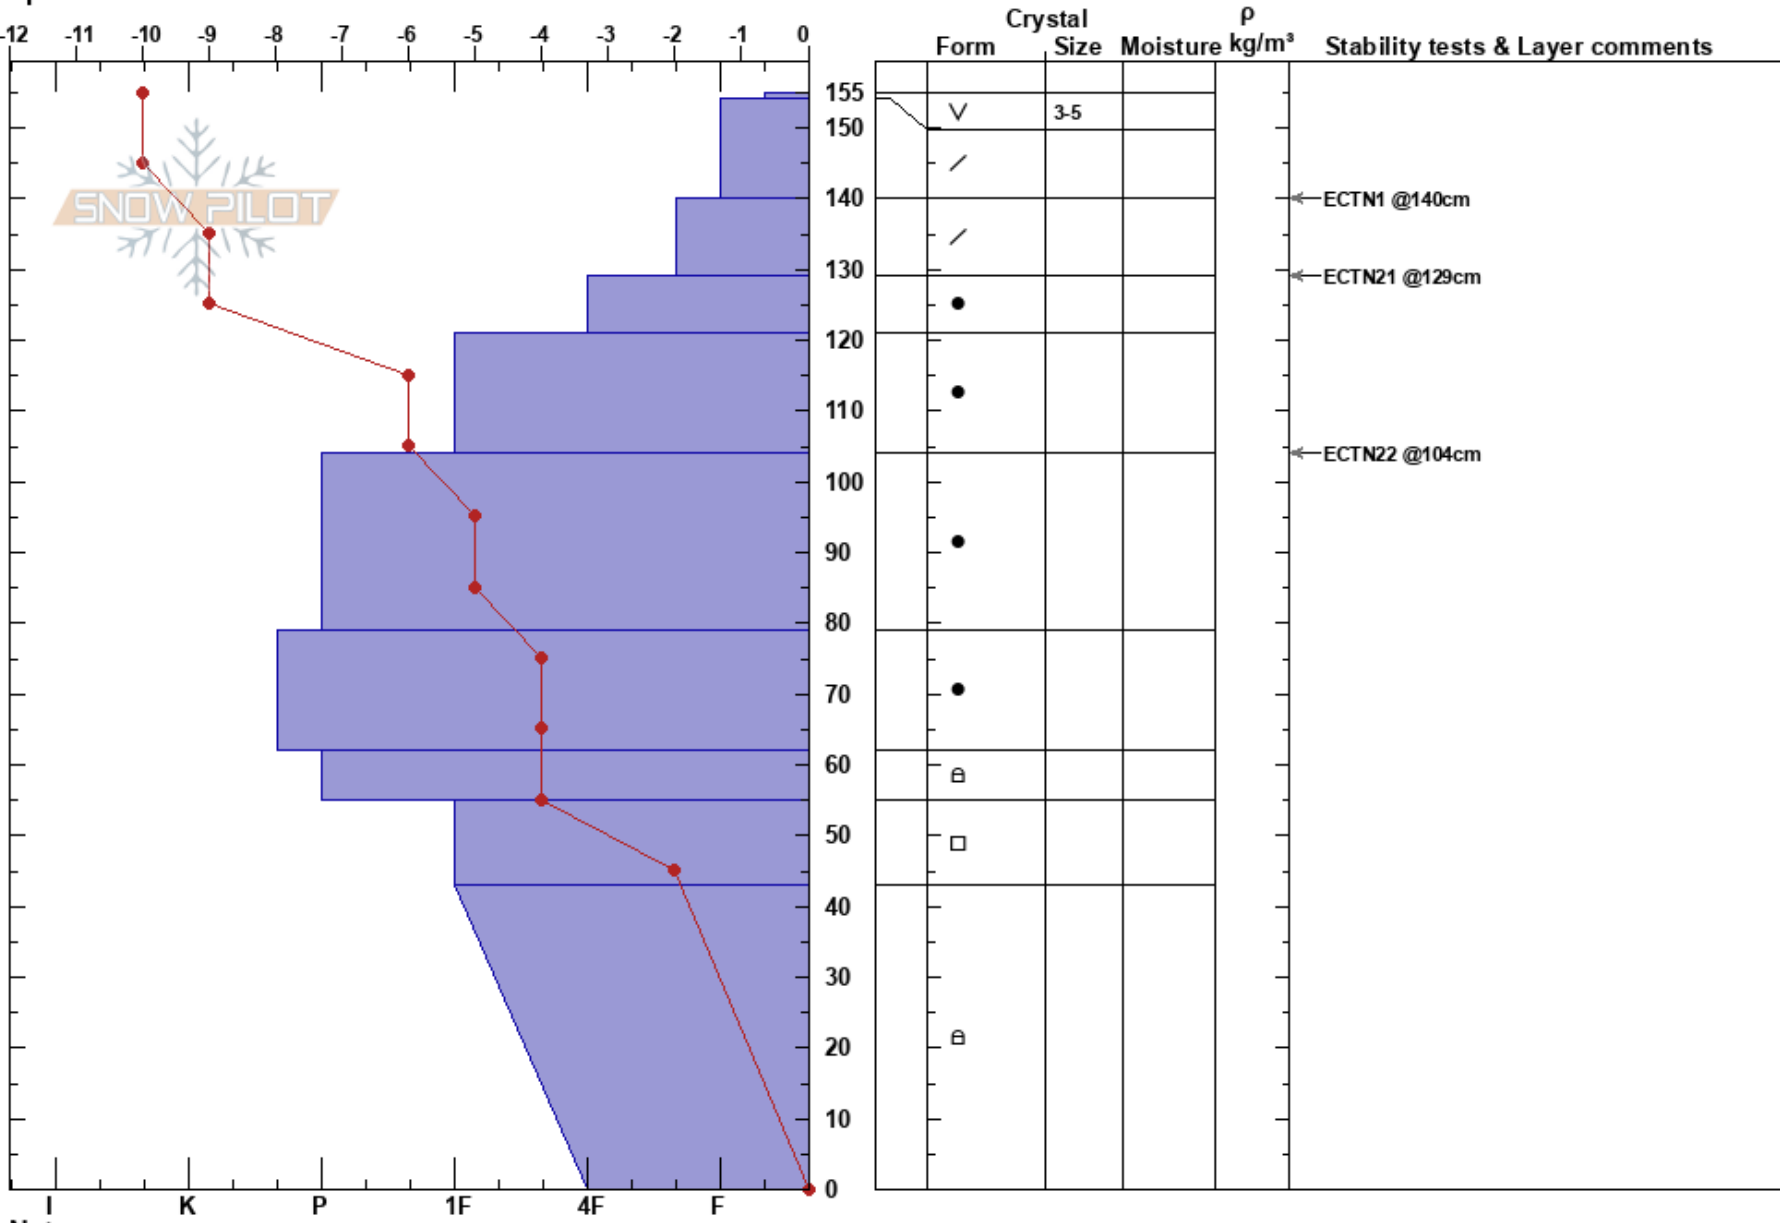

Brushy Fork  
 Bitterroot  
 MT  
 Elevation: 7100 ft  
 Aspect: 22°  
 Specifics:

Logan King  
 01/16/2019 - 11:45am  
 Co-ord: 46.58113N, -114.40110W  
 Slope Angle: 26°  
 Wind Loading: no

Stability: Good HS:155  
 Air Temperature: -1.5°C PF:20  
 Sky Cover: FEW  
 Precipitation: NO  
 Wind: Calm

Layer Notes:

Notes: