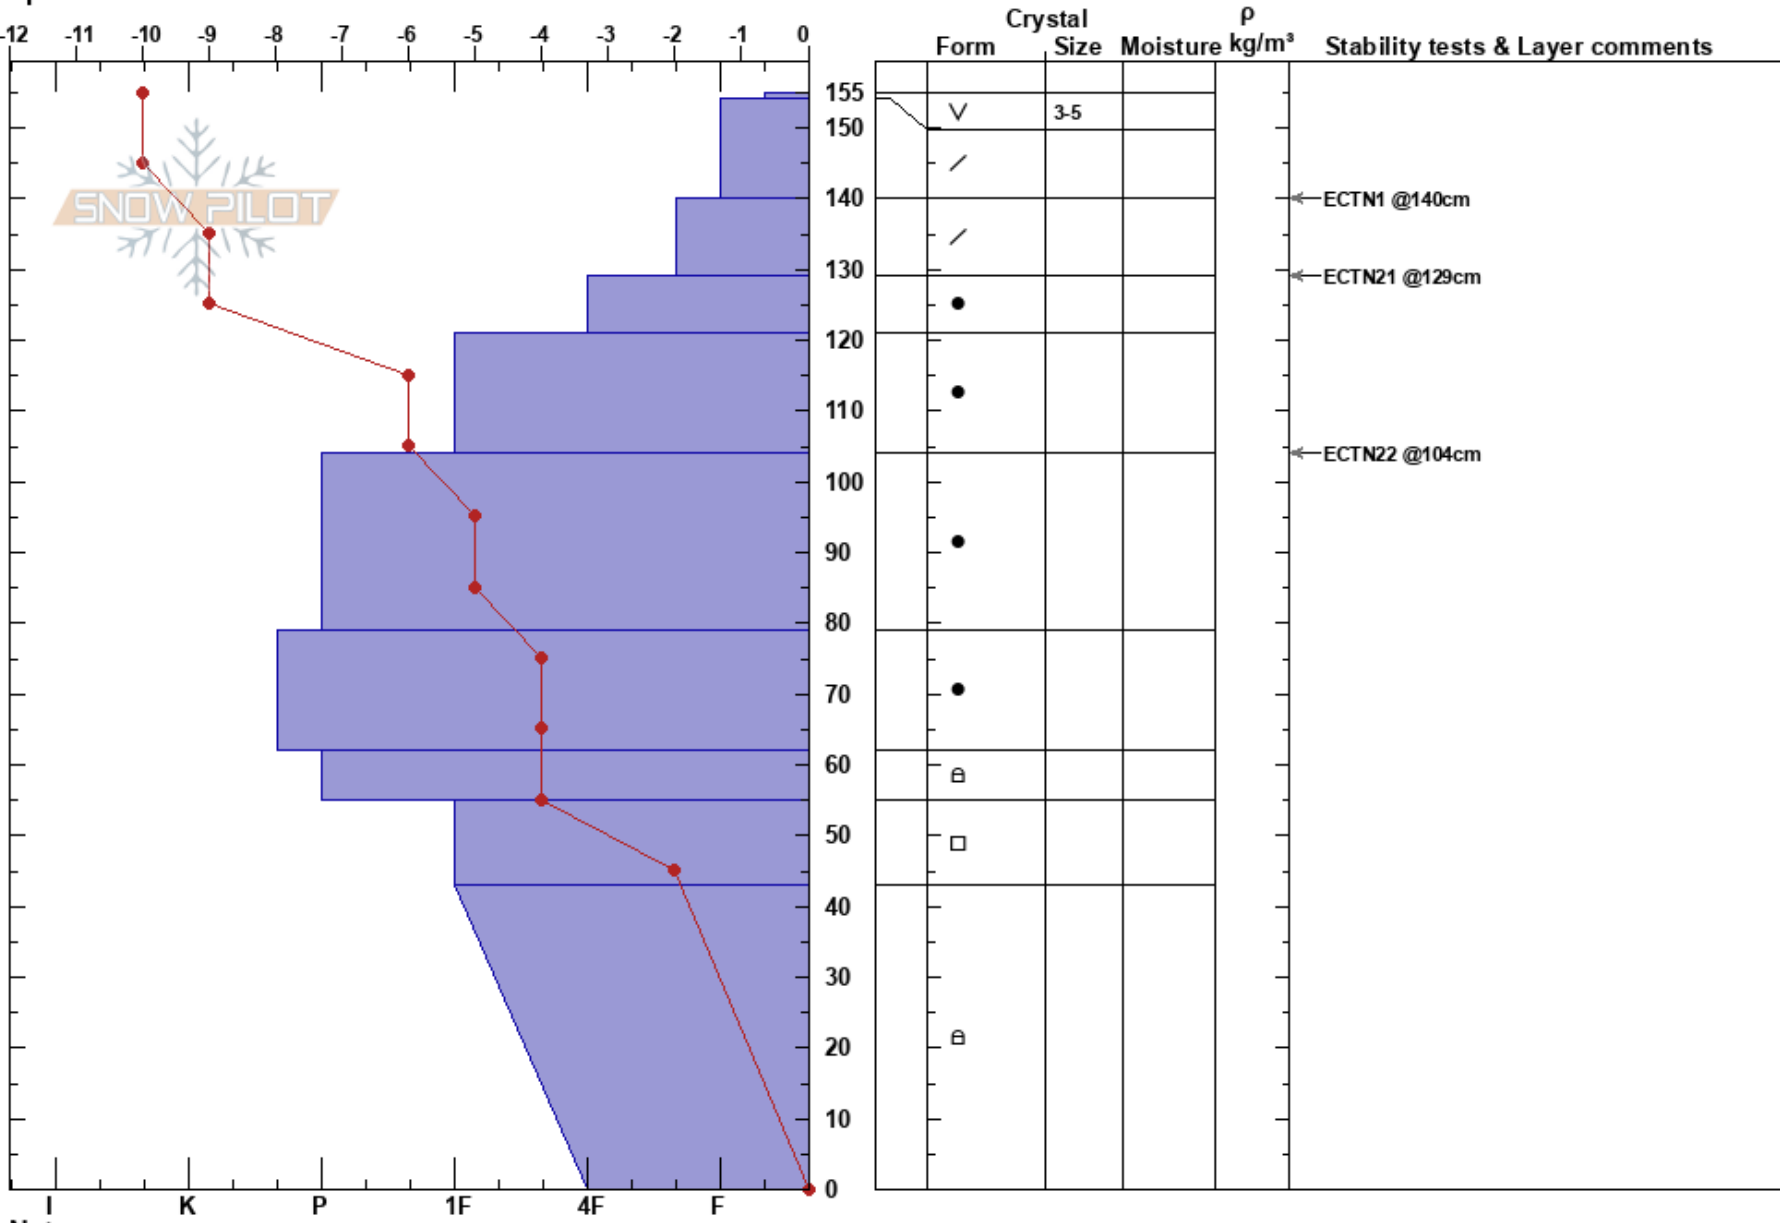

Brushy Fork
 Bitterroot
 MT
 Elevation: 7100 ft
 Aspect: 22°
 Specifics:

Logan King
 01/16/2019 - 11:45am
 Co-ord: 46.58113N, -114.40110W
 Slope Angle: 26°
 Wind Loading: no

Stability: Good HS:155
 Air Temperature: -1.5°C PF:20
 Sky Cover: FEW
 Precipitation: NO
 Wind: Calm

Layer Notes:

Notes: