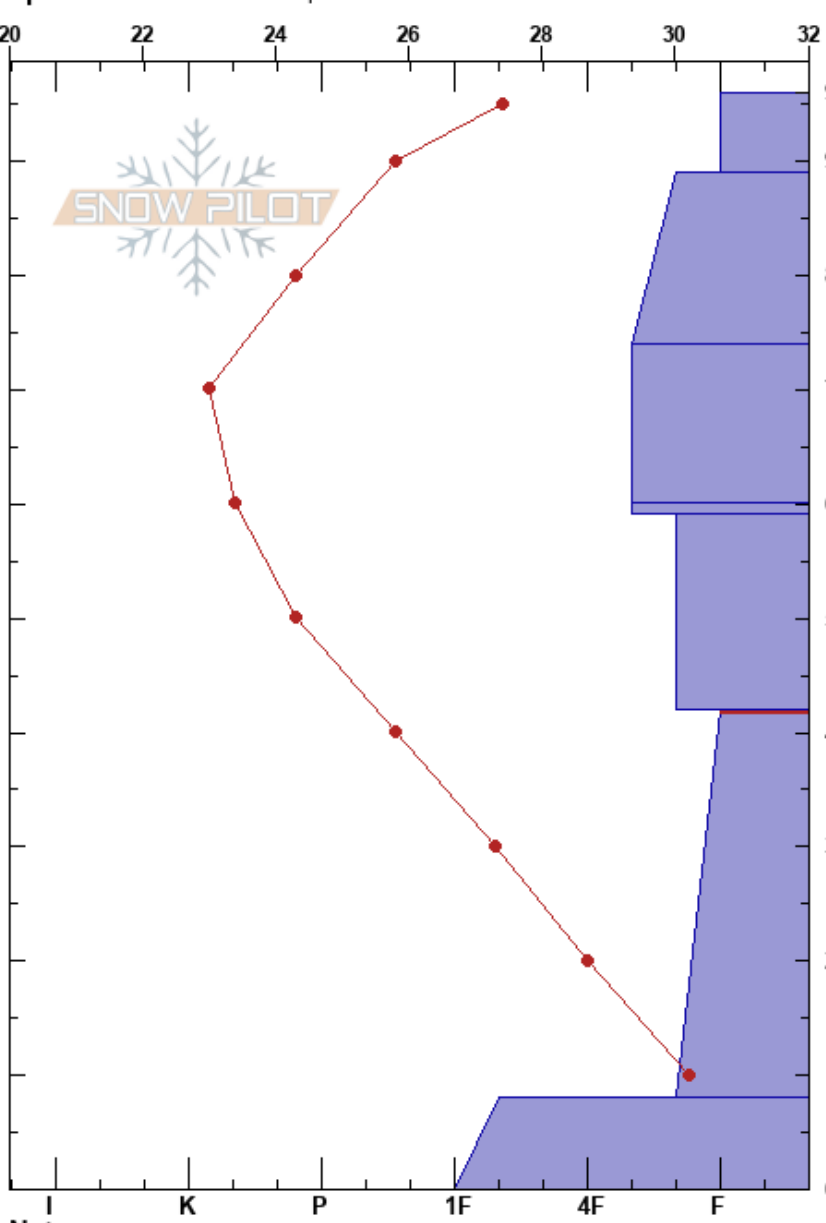

Backside Ridge
 Bear River Range
 UT
 Elevation: 8541 ft
 Aspect: E
 Specifics: Ski tracks on slope

toby weed
 01/16/2019 - 3:30pm
 Co-ord: 41.95680N, -111.55984W
 Slope Angle: 24°
 Wind Loading: yes

Stability: Fair Stable HS:96
 Air Temperature: 30°F PF:70
 Sky Cover: BKN
 Precipitation: NO
 Wind: SW Moderate
 Layer Notes:
 74-60cm: 1/6
 42-8cm: Problematic layer

Form	Crystal		Moisture	ρ kg/m ³	Stability tests & Layer comments
	Size				
*					
⊞ (⊞)					← ECTN6 @89cm
⊞					74-60cm: 1/6
∨					← ECTN14 @60cm
□					
					← ECTN19 @42cm
□					
□					

Notes: