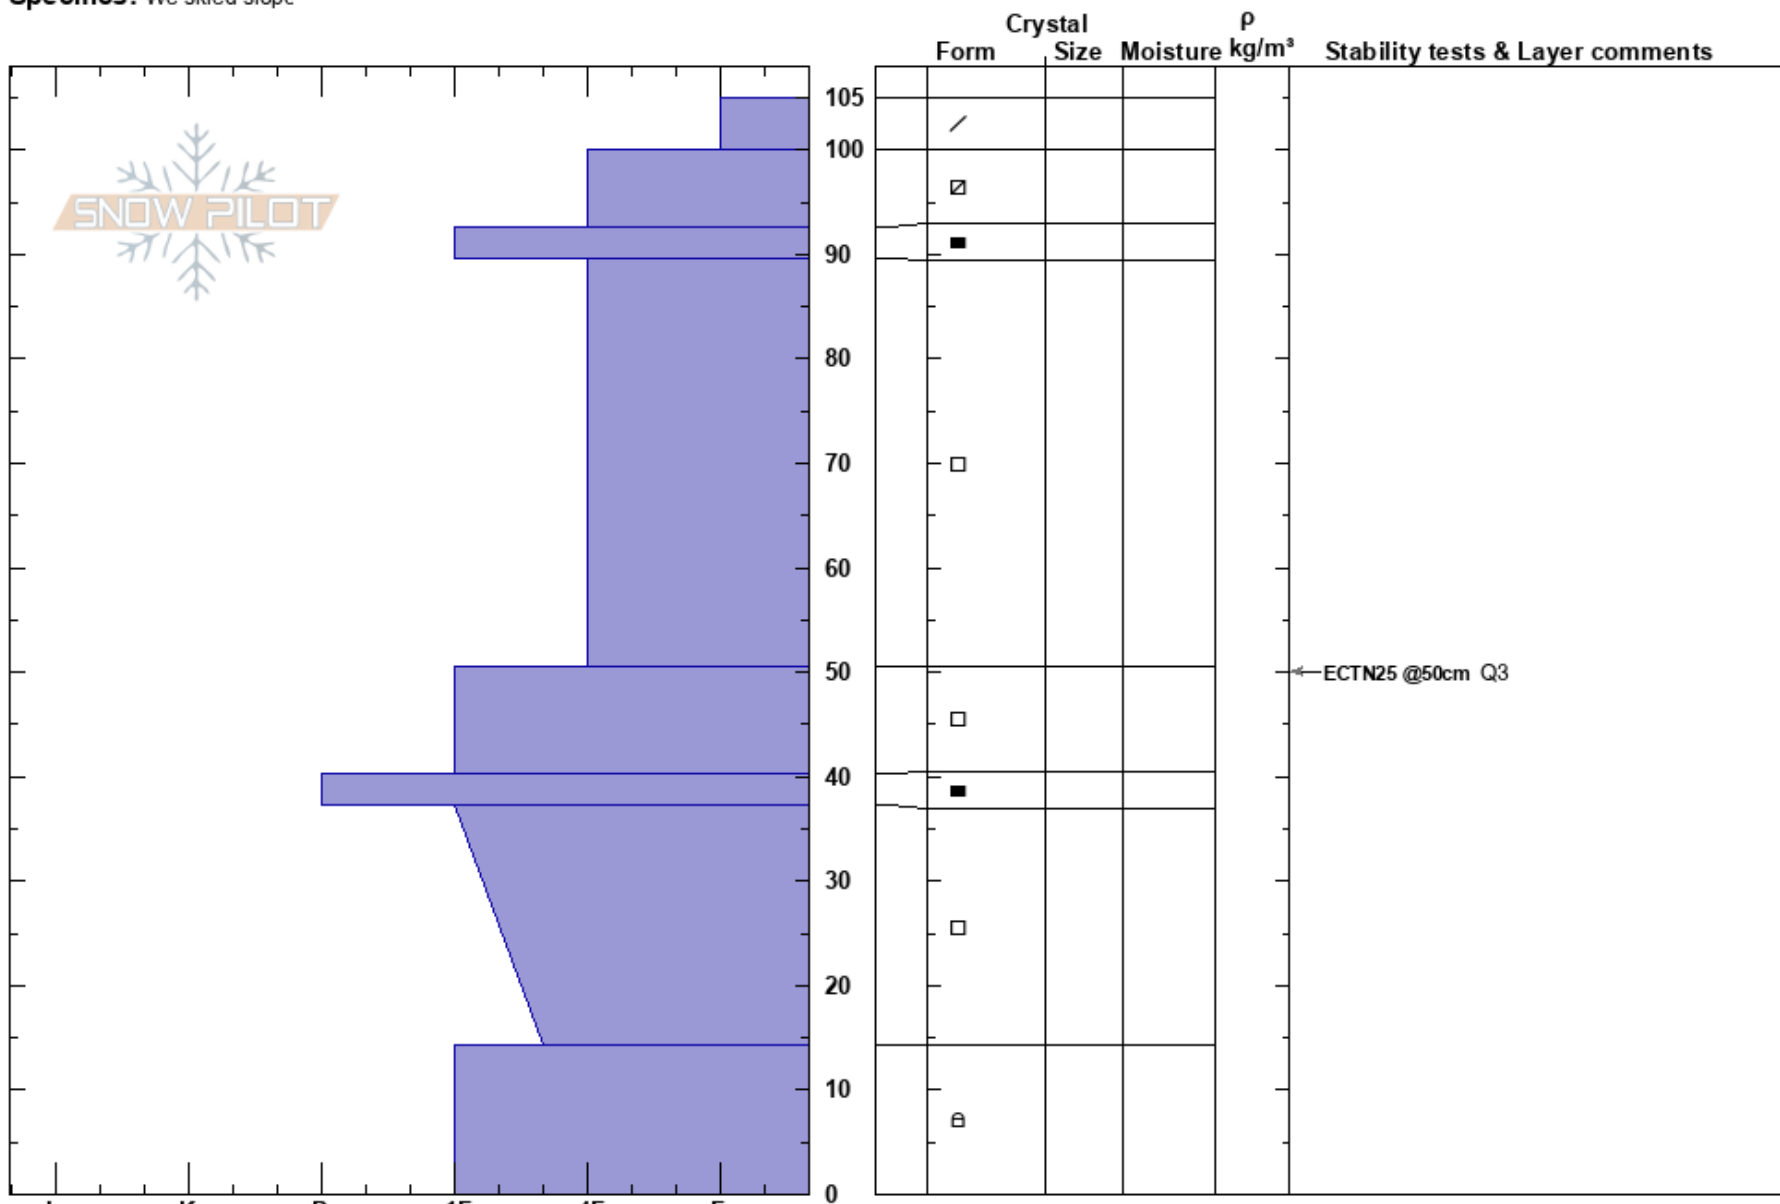

E. Face Alex Lowe Peak
 Gallatin Range-N
 MT
Elevation: 9400 ft
Aspect: 90°
Specifics: We skied slope

Gabrielle Antonioli
 01/17/2017 - 3:00pm
Co-ord: 45.42644N, -111.00952W
Slope Angle: 28°
Wind Loading:

Stability:
Air Temperature: 2°C
Sky Cover: CLR
Precipitation: NO
Wind: SW Light Breeze

HS: 105
PS: 10
Layer Notes:

Notes: Pinwheels and rollerballs observed on southerly aspects; large sluff released from rock band on west-facing slope next to the goat-triggered avalanche noted in report from 1.