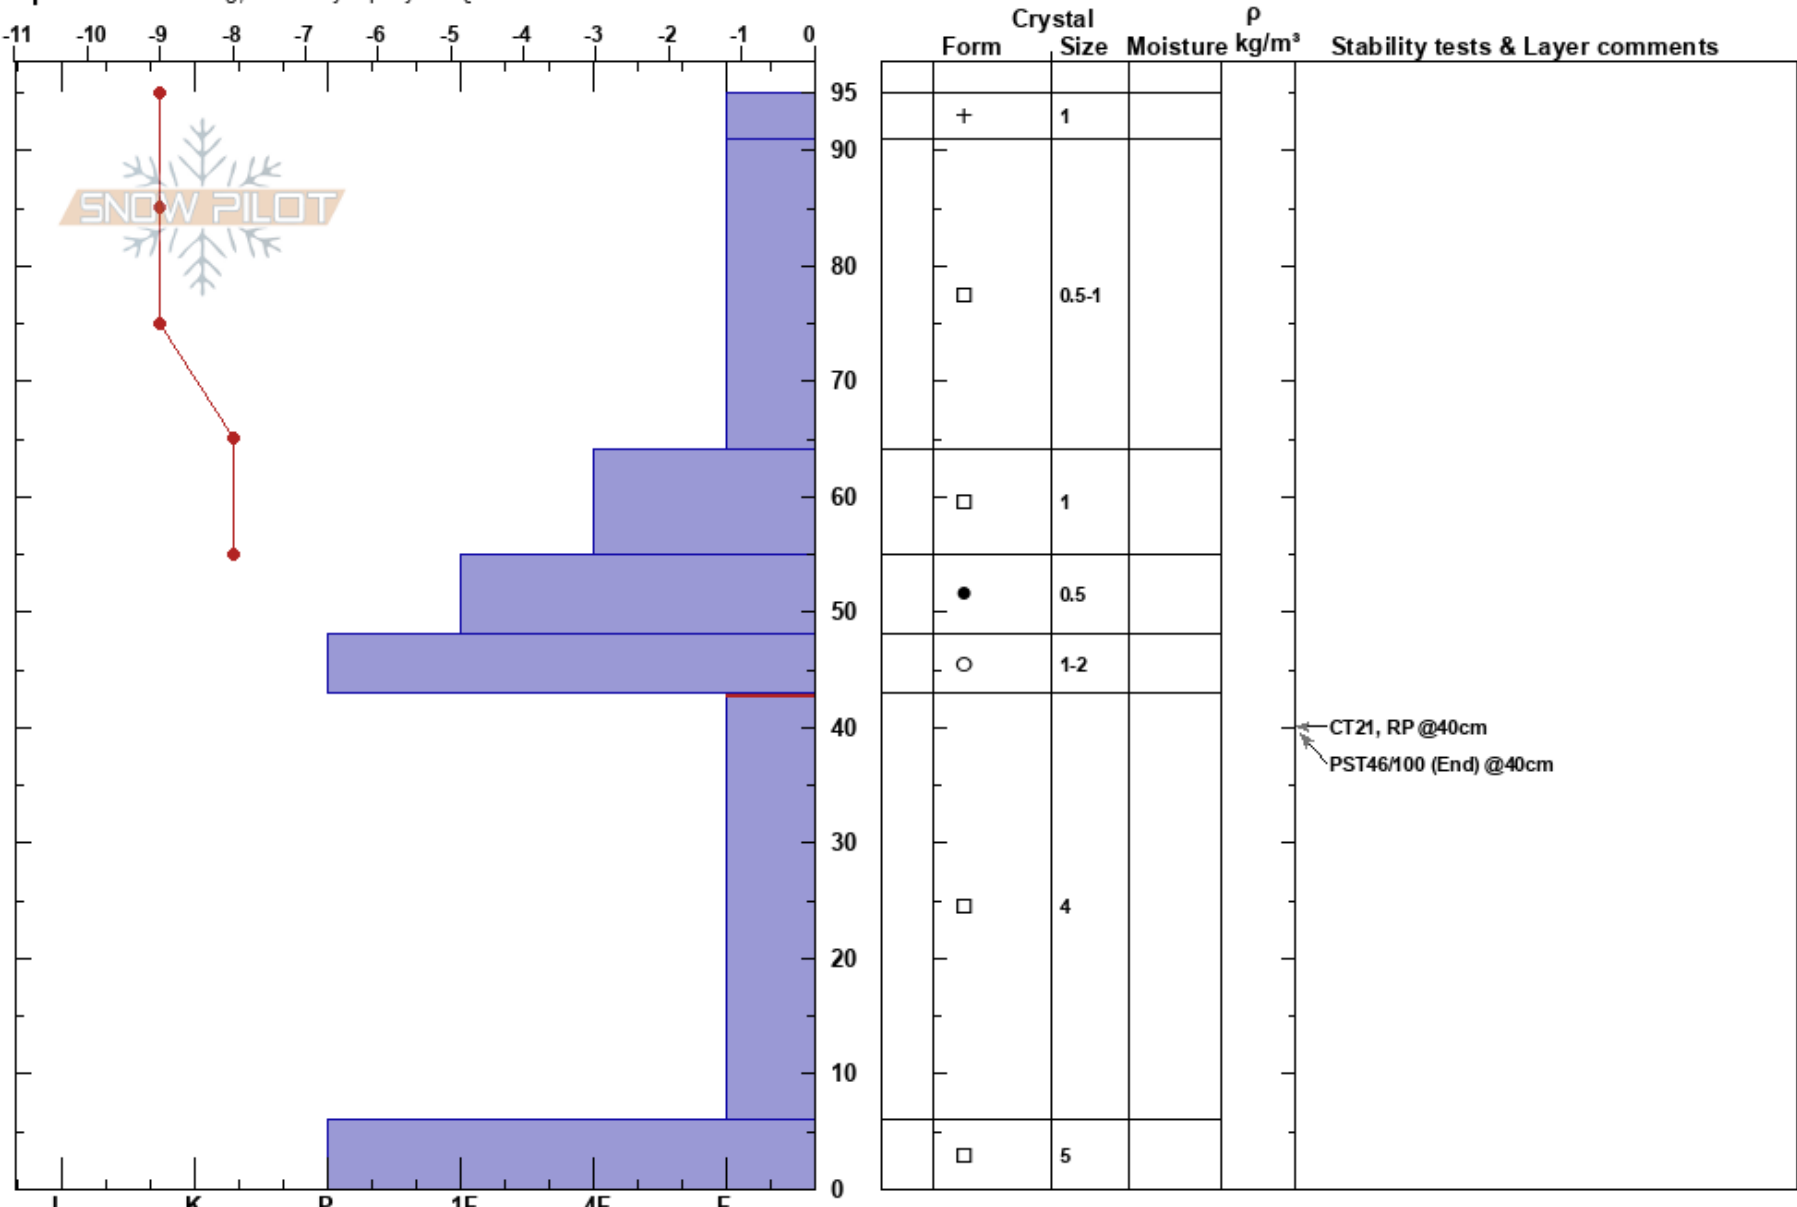

20190116_Monarch Pro 1 Angela Hawse
 Sawatch 01/16/2019 - 1:15pm
 CO Co-ord: 13S 382832W 4265722N
 Elevation: 11360 ft Slope Angle: 18°
 Aspect: NE Wind Loading: yes
 Specifics: Cracking; Instability rapidly rising

Stability: Fair HS:95
 Air Temperature: -10°C PF:70 43-6cm: Problematic layer
 Sky Cover: OVC
 Precipitation: S2
 Wind: W Moderate

Notes: Strong gusts and variable wind from S to W loading lee features with Blowing Snow Intense at times.