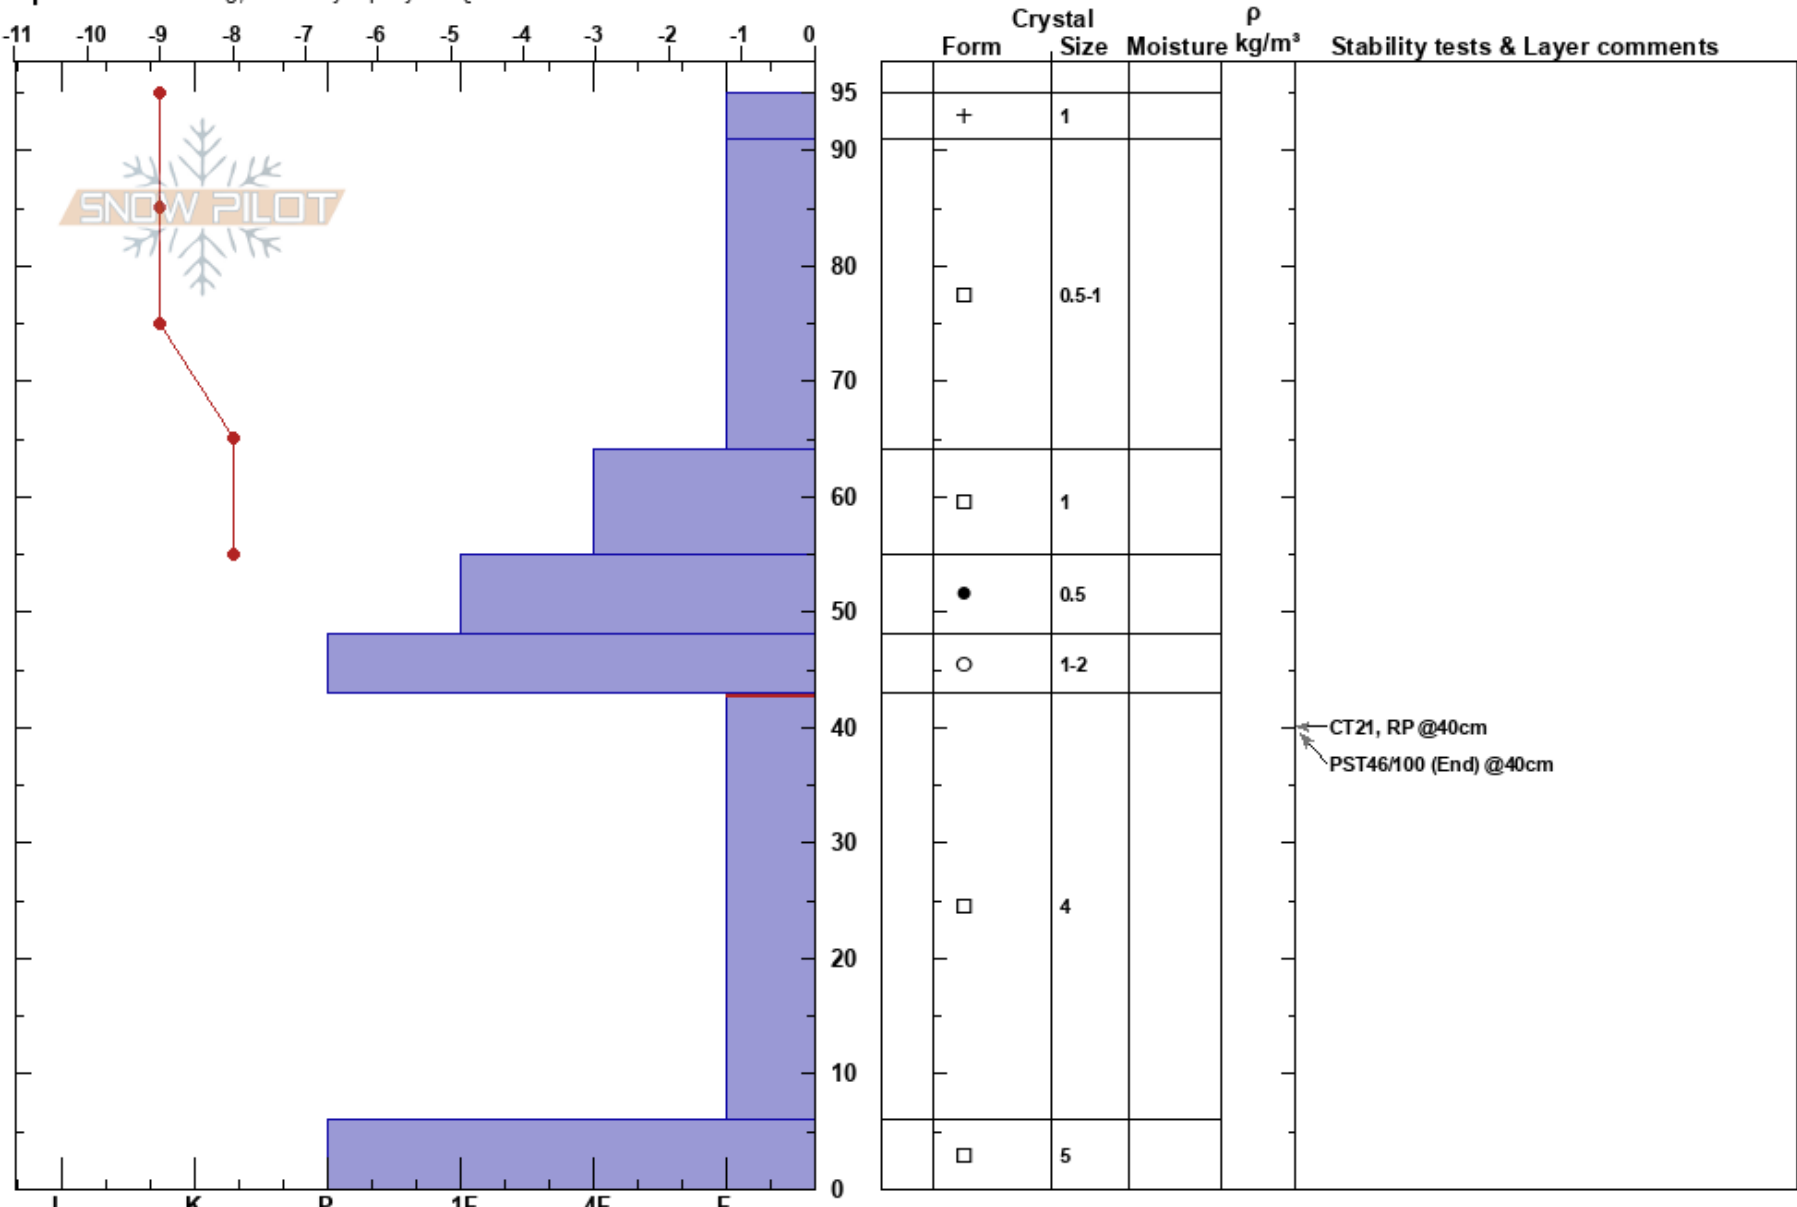

20190116\_Monarch Pro 1 Angela Hawse  
 Sawatch 01/16/2019 - 1:15pm  
 CO Co-ord: 13S 382832W 4265722N  
 Elevation: 11360 ft Slope Angle: 18°  
 Aspect: NE Wind Loading: yes  
 Specifics: Cracking; Instability rapidly rising

Stability: Fair HS:95  
 Air Temperature: -10°C PF:70 43-6cm: Problematic layer  
 Sky Cover: OVC  
 Precipitation: S2  
 Wind: W Moderate

**Notes:** Strong gusts and variable wind from S to W loading lee features with Blowing Snow Intense at times.