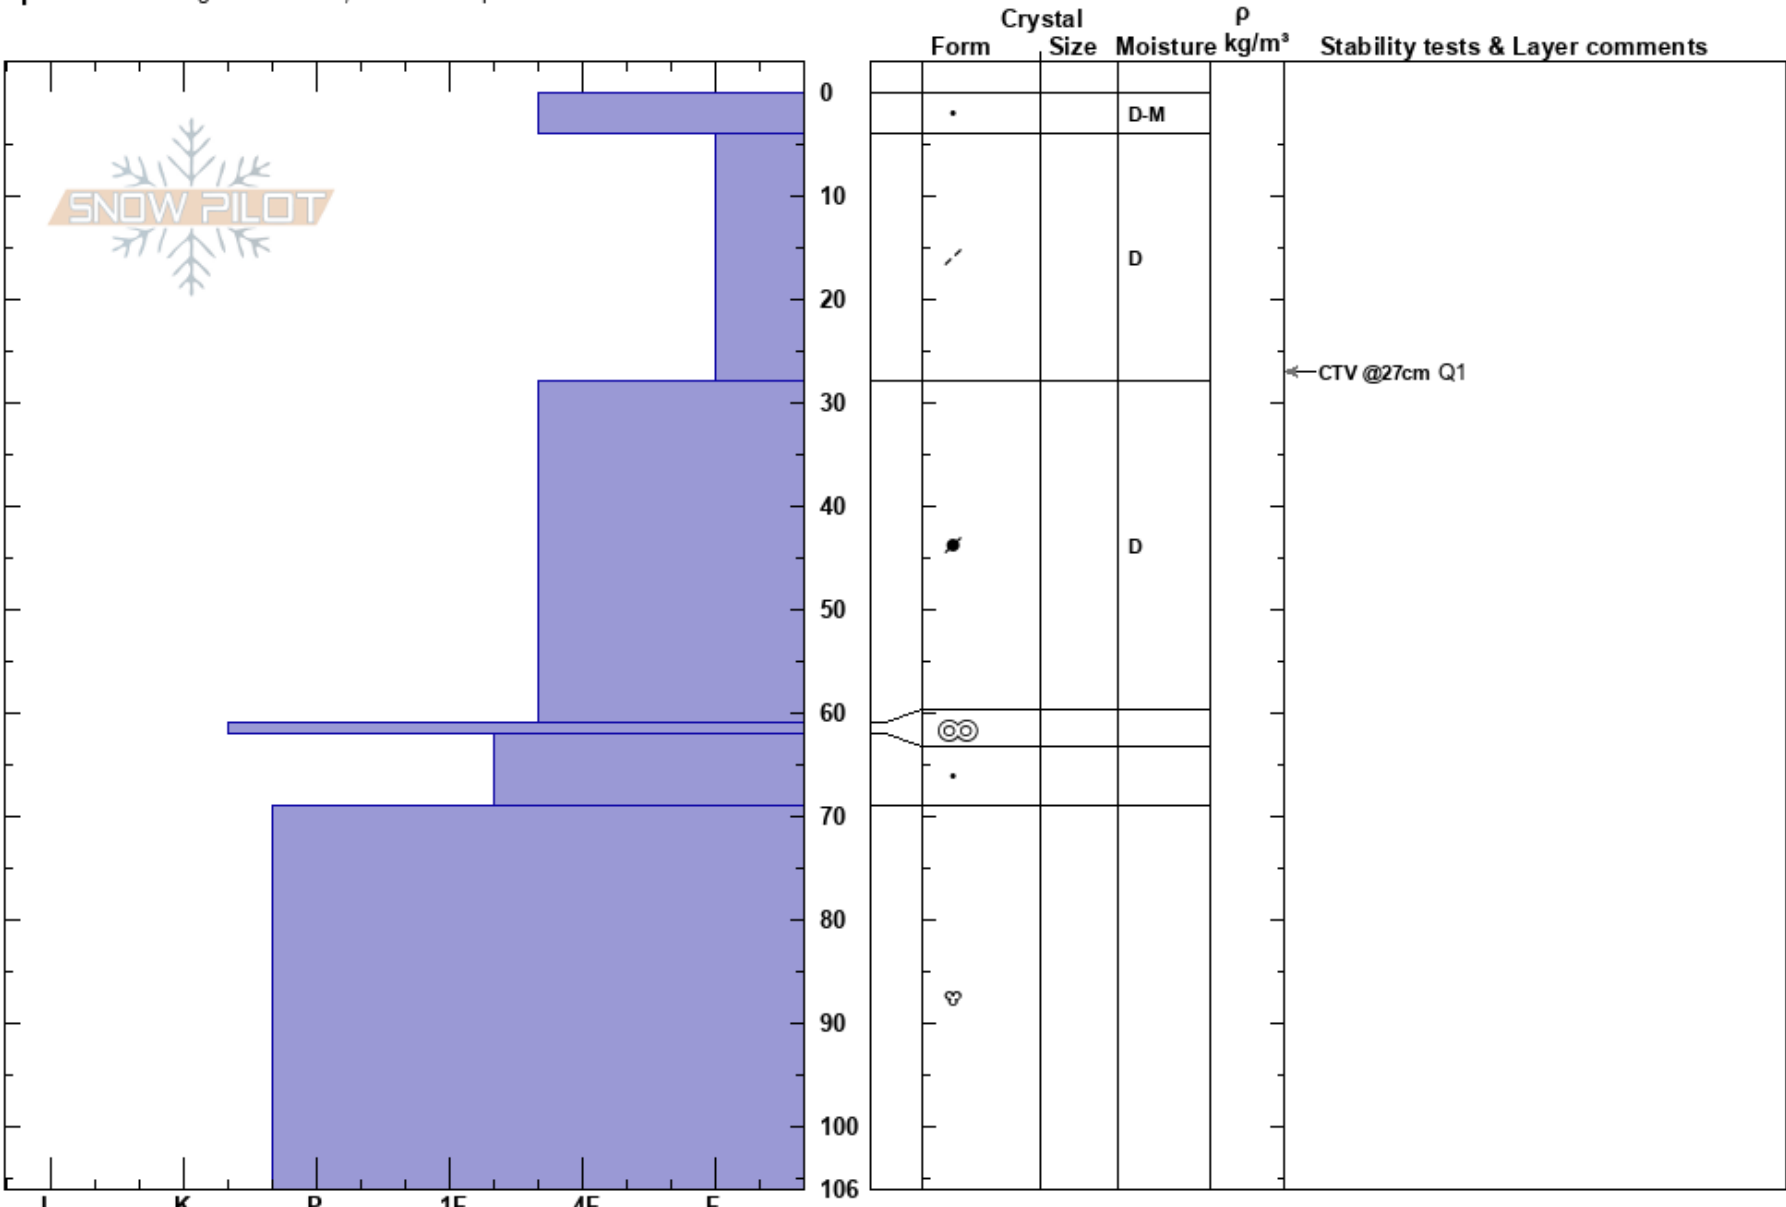

Slettafjell
 Voss
 Norway
Elevation: 710 m
Aspect: 100°
Specifics: Pit dug in a Ski Area; We skied slope

Yngve Øyeflaten
 16/01/2019 - 01:00
Co-ord: 32V LN 57211 27093
Slope Angle: 30°
Wind Loading: yes

Stability: HS:106
Air Temperature: 0°C
Sky Cover: OVC
Precipitation: S2
Wind: NW Moderate

Layer Notes:

Notes: