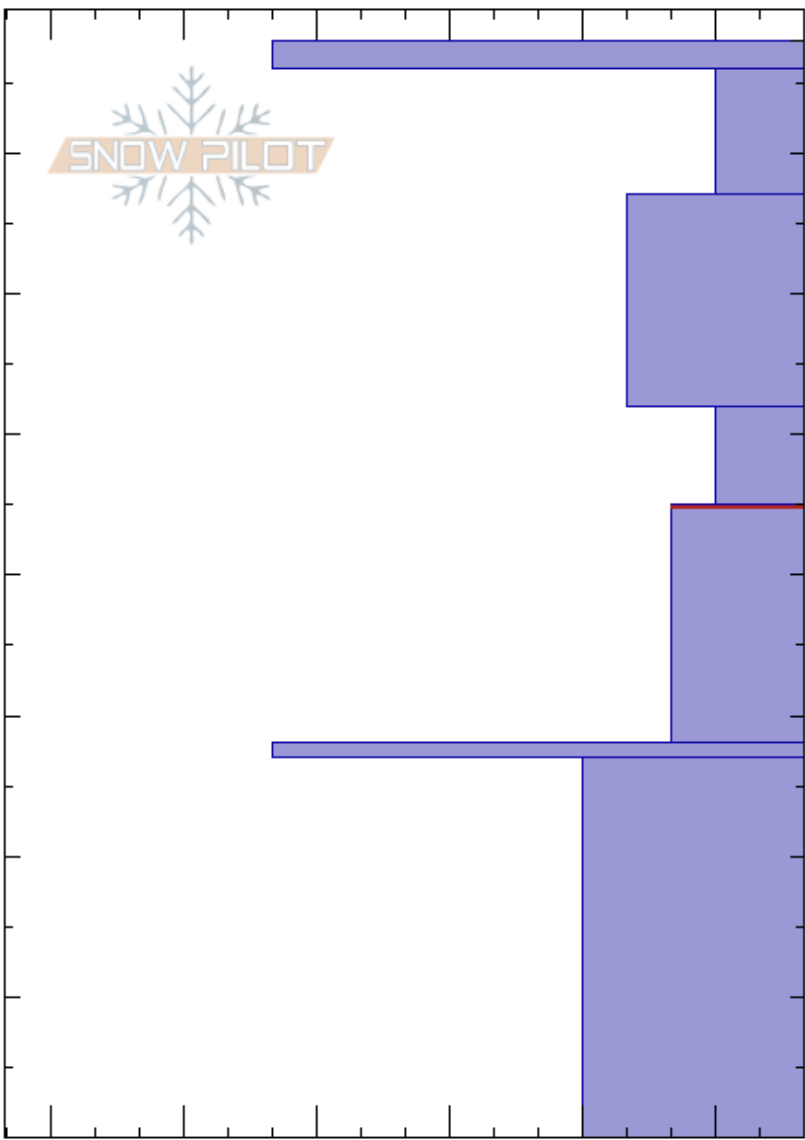

Wilderness Boundary
 Madison Range-S
 MT
 Elevation: 8780 ft
 Aspect: 230°
 Specifics: Snowmobile tracks on slope

Doug Chabot-Admin
 01/15/2019 - 11:00am
 Co-ord: 44.97681N, -111.35960W
 Slope Angle: 32°
 Wind Loading:

Stability: Good
 Air Temperature: -6°C
 Sky Cover: SCT
 Precipitation: NO
 Wind:
 HS:78
 PF:78
 45-28cm: Problematic layer

Height (cm)	Crystal		Moisture	ρ kg/m ³	Stability tests & Layer comments
	Form	Size			
78	⊙⊙				← ECTN5 @76cm ← ECTP9 @76cm
60	□				
50	□ (Λ)				
45					← 2x ECTN12 @45cm
40	□ (Λ)				
30	⊙⊙				
13	□				