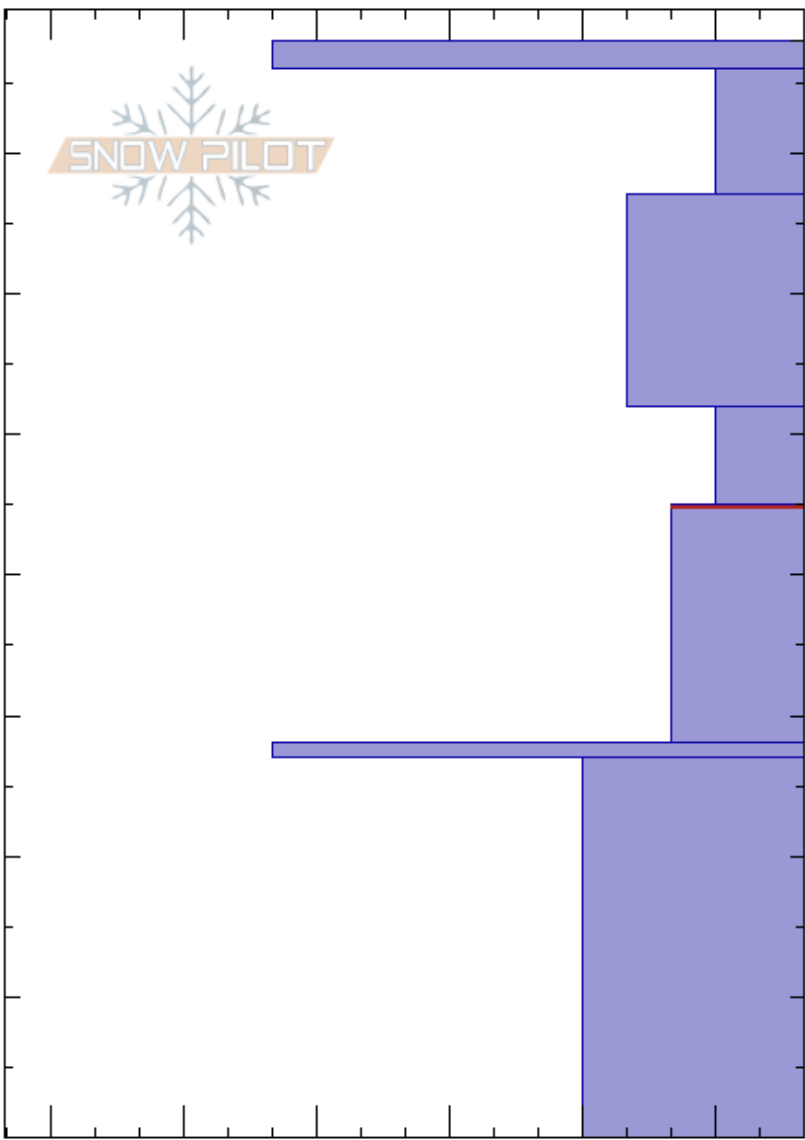

Wilderness Boundary  
 Madison Range-S  
 MT  
 Elevation: 8780 ft  
 Aspect: 230°  
 Specifics: Snowmobile tracks on slope

Doug Chabot-Admin  
 01/15/2019 - 11:00am  
 Co-ord: 44.97681N, -111.35960W  
 Slope Angle: 32°  
 Wind Loading:

Stability: Good  
 Air Temperature: -6°C  
 Sky Cover: SCT  
 Precipitation: NO  
 Wind:  
 HS:78  
 PF:78  
 45-28cm: Problematic layer

Height (cm)	Crystal		Moisture	$\rho$ kg/m <sup>3</sup>	Stability tests & Layer comments
	Form	Size			
78	⊙⊙				← ECTN5 @76cm ← ECTP9 @76cm
60	□				
50	□ (Λ)				
45					← 2x ECTN12 @45cm
40	□ (Λ)				
30	⊙⊙				
13	□				