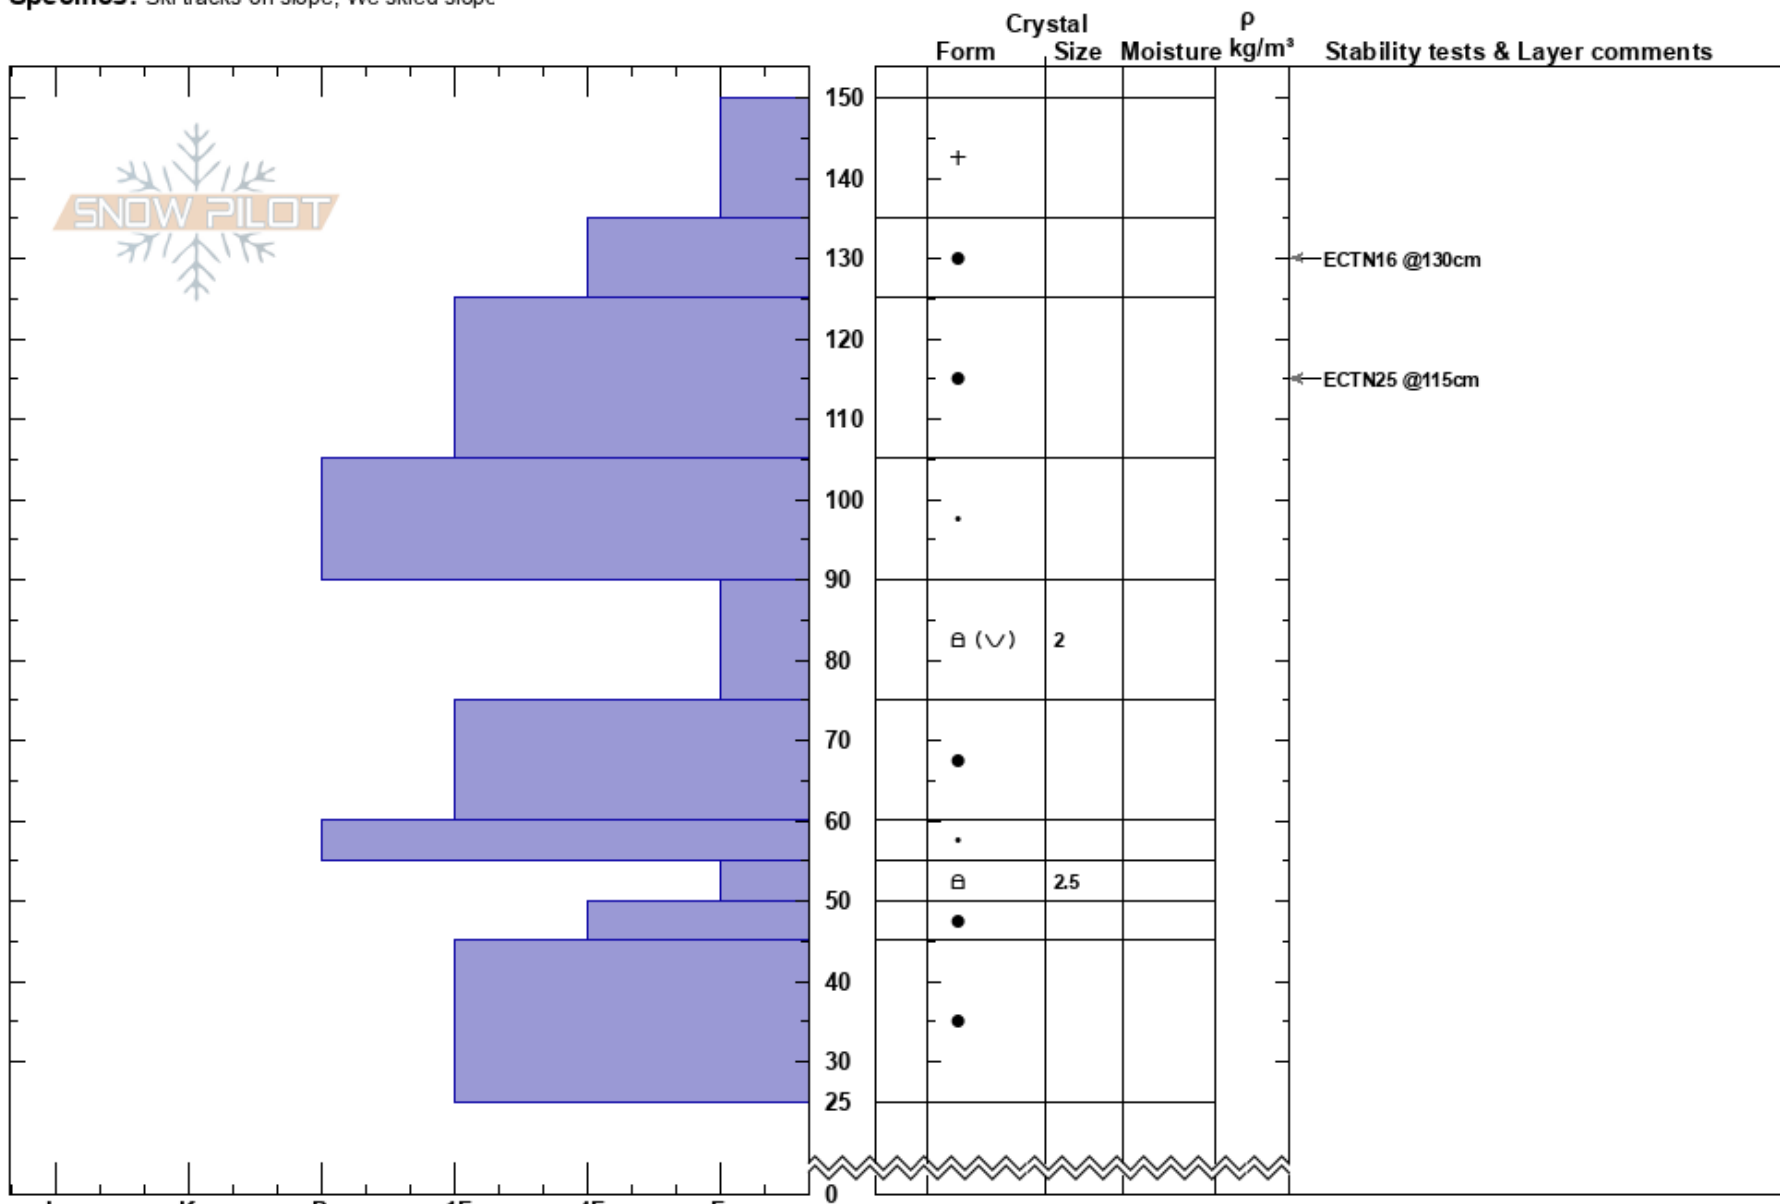

4 Pines North
 Teton Range
 WY
Elevation: 9387 ft
Aspect: NE
Specifics: Ski tracks on slope; We skied slope

Brian Smith
 01/15/2019 - 11:50am
Co-ord: 43.57973N, -110.87761W
Slope Angle: 19°
Wind Loading:

Stability: Good
Air Temperature: 22°F
Sky Cover: BKN
Precipitation: S-1
Wind: SE Calm

HS: 150
Layer Notes: 90-75cm: Problematic layer

Notes: Pit dug during JHMR Backcountry Clinic with JHMR Ski Instructors Joanie Heisey, Ryan Davis, Mya Akins, Lolly Steuart, and Clayton Herrmann. We were very surprised to not see any fracture or propagation on the layer of concern at 75-90cm. Crystal identification in this layer revealed possible buried surface hoar that was rounding.