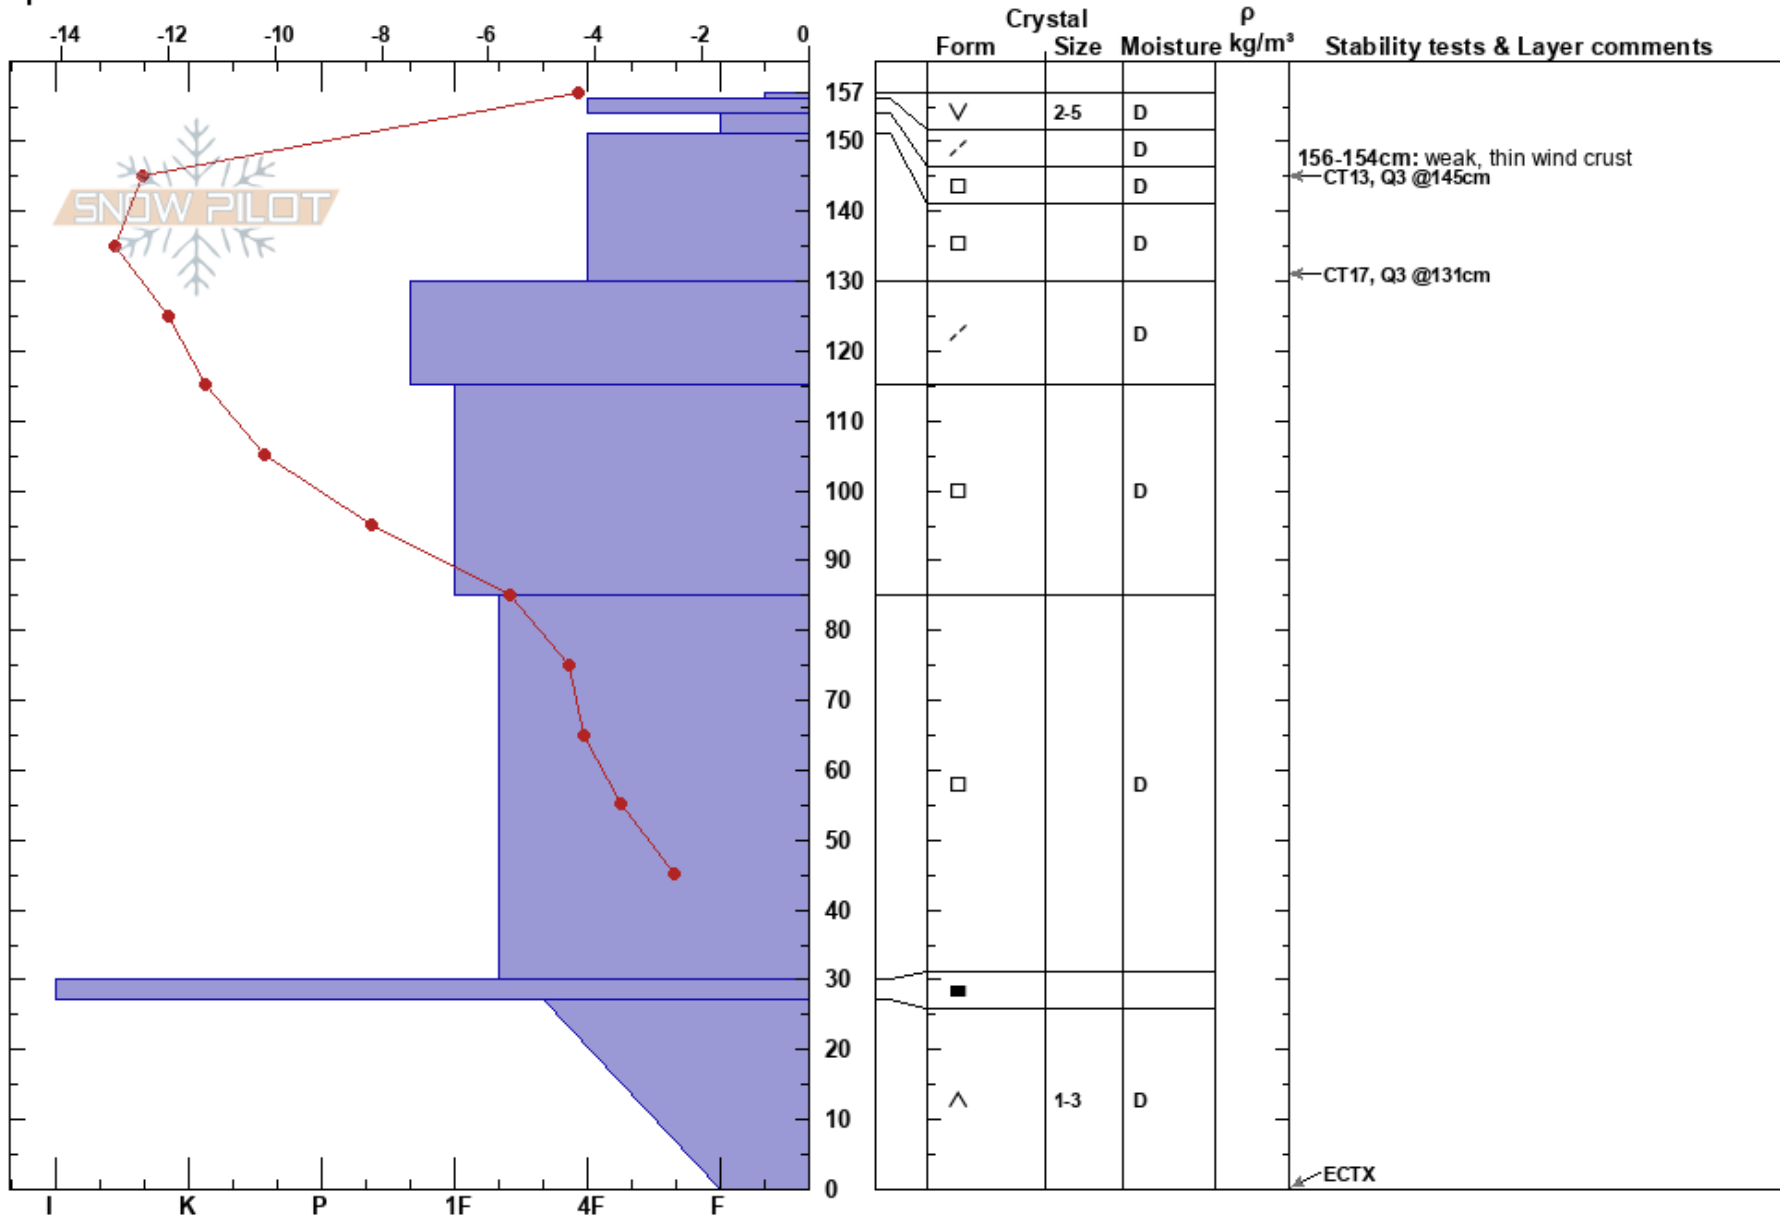

Scalplack NE
 Flathead Range
 MT
 Elevation: 6880 ft
 Aspect: 40°
 Specifics:

Seth Carbonari
 01/17/2017 - 1:00pm
 Co-ord: 48.30026N, -113.57424W
 Slope Angle: 21°
 Wind Loading: previous

Stability:
 Air Temperature: -2°C
 Sky Cover: OVC
 Precipitation: NO
 Wind: S Light Breeze

HS:157
 PF:35 156-154cm: weak, thin wind crust

Notes: Observers-Carbonari/Reavis
 Temps warming at elevation.
 Strong south winds visible on peaks to the south.