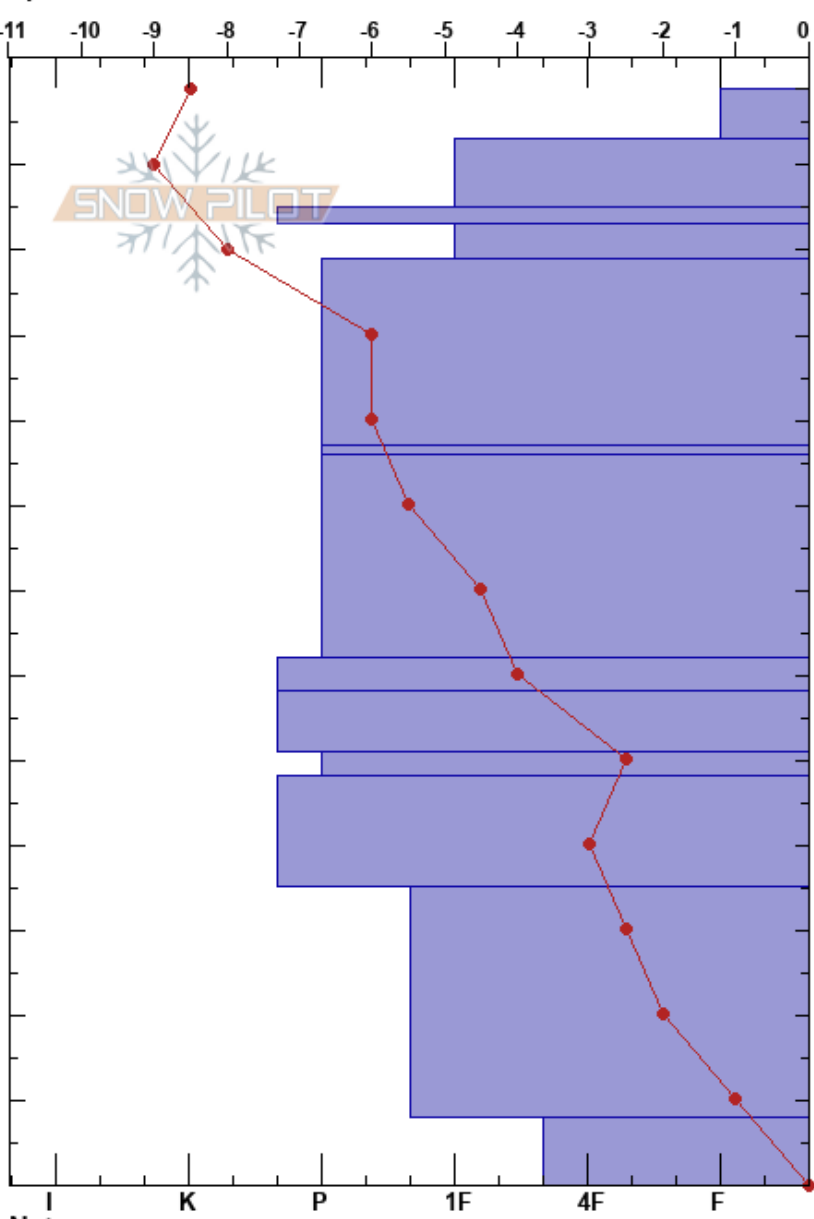

gearbox meadow
 Selkirk Mtns
 ID
 Elevation: 5540 ft
 Aspect: S
 Specifics:

cassidy higgins
 01/01/2019 - 10:15am
 Co-ord:
 Slope Angle: 10°
 Wind Loading:

Stability:
 Air Temperature: -9.5°C PF:20
 Sky Cover: OVC
 Precipitation: NO
 Wind: NW Light Breeze

HS:129
 87-86cm: Problematic layer
 8-0cm: column tipped on facets

| Height (cm) | Crystal | | Moisture | ρ kg/m ³ | Stability tests & Layer comments |
|-------------|---------|------|----------|--------------------------|----------------------------------|
| | Form | Size | | | |
| 129 | * | 1 | D | | |
| 120 | / | 0.5 | D | | |
| 110 | = | 0.3 | D | | |
| 100 | / | 0.3 | D | | ← CT9, BRK @109cm |
| 90 | ☉ | 0.5 | D | | |
| 80 | = | 1 | D | | ← CT20, RP @87cm |
| 70 | ● | 0.5 | D | | |
| 60 | = | 0.5 | D | | |
| 50 | ● | 0.3 | D | | |
| 40 | ☉ | 0.5 | D | | |
| 30 | ● | 0.5 | D | | |
| 20 | ☉ | 1 | D | | |
| 10 | ☉ | 1 | D | | |
| 0 | ☐ | 1 | D | | ← ECTX |

Notes:

8-0cm: column tipped on facets