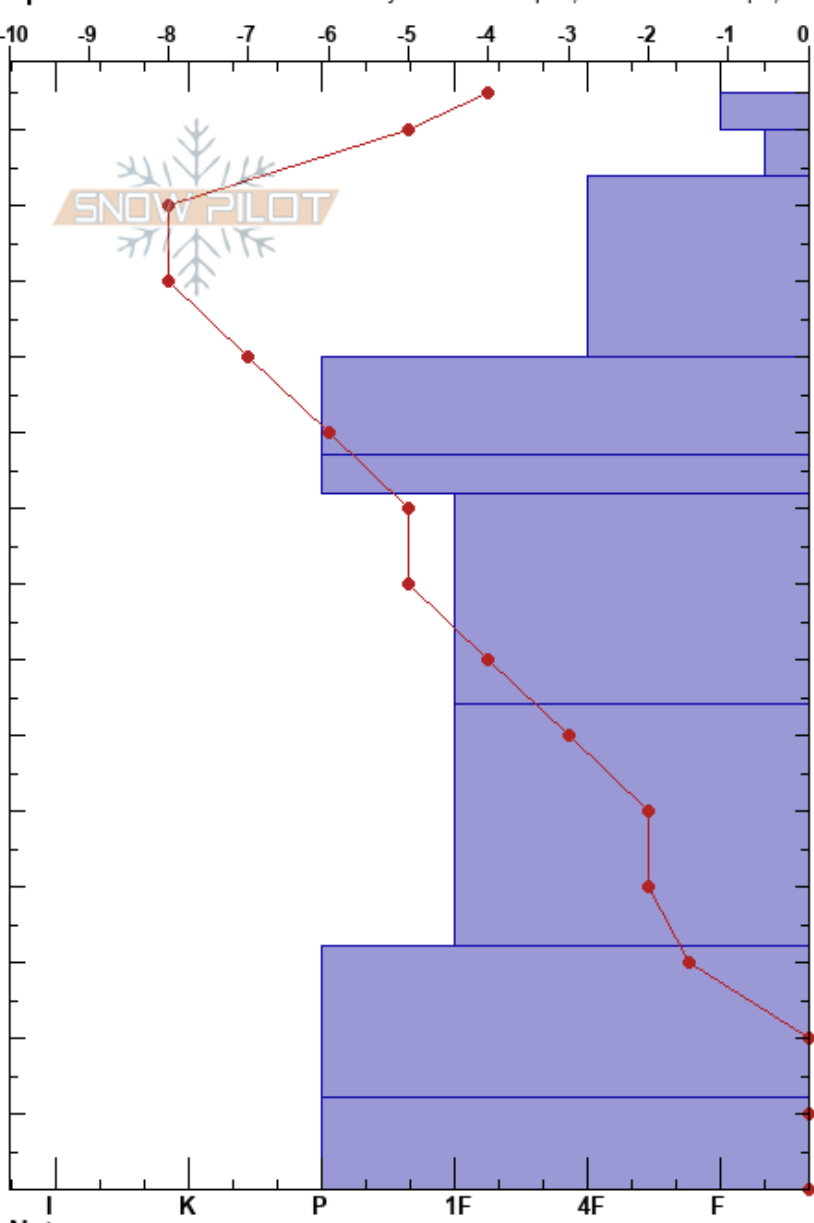

Grizzly Gulch Pit
 Wasatch Range
 UT
 Elevation: 9445 ft
 Aspect: S

Dakota Schlag
 01/15/2019 - 2:42pm
 Co-ord: 40.59636N, -111.61879W
 Slope Angle: 25°
 Wind Loading: no

Stability:
 Air Temperature: -5°C
 Sky Cover: OVC
 Precipitation: S1
 Wind: W Light Breeze

HS:145
 PF:35 97-92cm:Problematic layer

Specifics: Recent avalanche activity on similar slopes; Ski tracks on slope; We skied slope

Depth (cm)	Crystal		Moisture (kg/m³)	Stability tests & Layer comments
	Form	Size		
145				
140	+	0.5		
130	/	0.5		← CT15, SP @140cm
120	⊖	1		← ECTN23 @128cm No Propagation ← CT18, SP @127cm
110	⊖	1		
100	-	1.5		
90	⊖	0.5		
80				
70				
60	⊖			
50				
40				
30	⊖	1		
20				
10		0.5		
0				